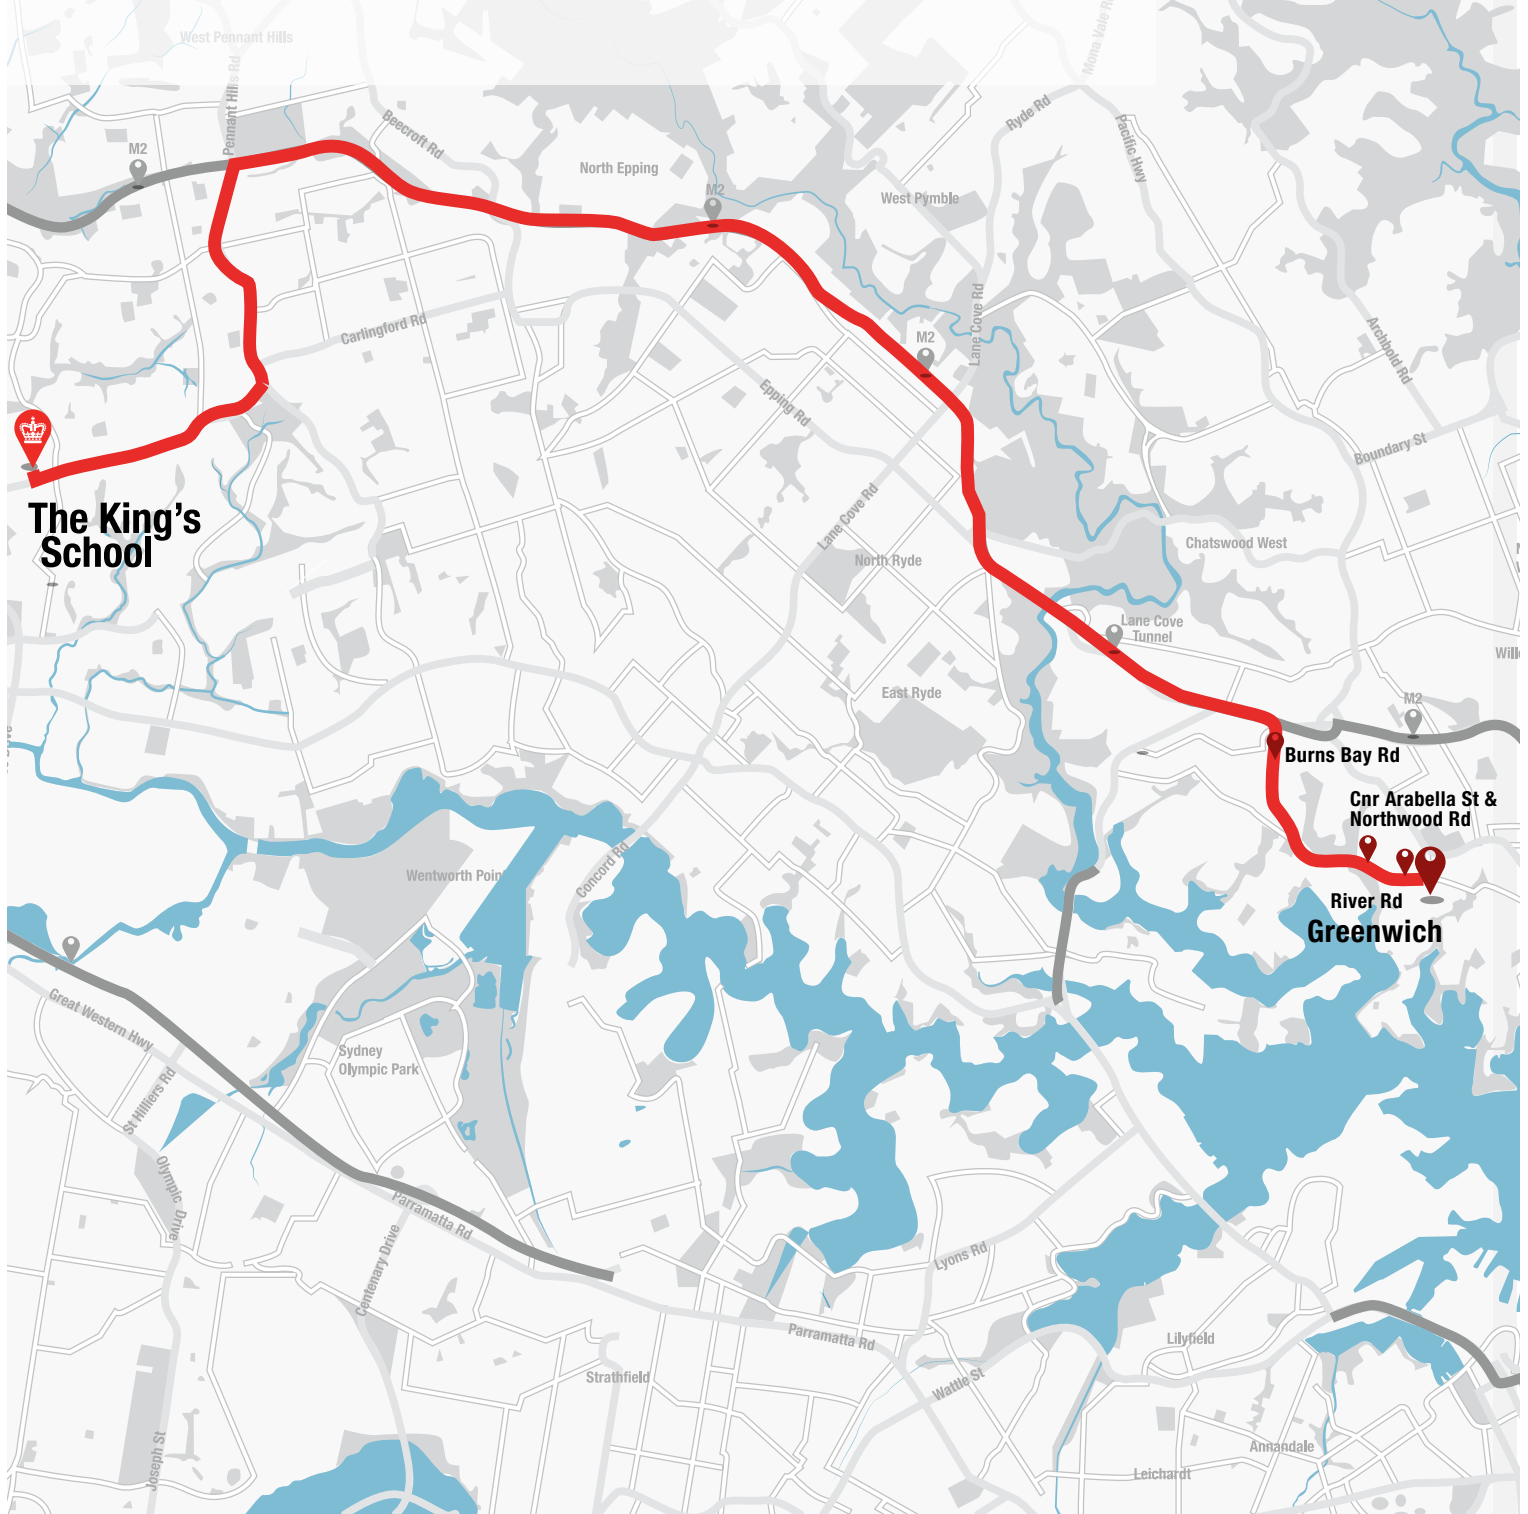

NOW CONNECTING GREENWICH TO KING'S

**The King's
School**

Burns Bay Rd
**Cnr Arabella St &
Northwood Rd**
River Rd
Greenwich

+ Greenwich

**THE
KING'S
SCHOOL**

NOW CONNECTING GREENWICH TO KING'S

About this service

The schedule of services displayed below are approximate and dependent on the traffic conditions. Students should ensure they are at their preferred pick-up location at least five minutes prior to the scheduled departure time.

Stop	Location	AM
1	Cnr St Vincents Rd & Gore St, Greenwich	7.15
2	Bus Stop River Rd outside Greenwich Hospital	7.16
3	Cnr Arabella St & Northwood Rd, Greenwich	7.19
4	Bus Stop on Burns Bay Rd outside shops Proceed on the M2 to TKS	7.24
5	The King's School, Senior School	8.05
6	The King's School, Preparatory School	8.10

Stop	Location	PM
1	The King's School, Preparatory School	3.20 and 5.20*
2	The King's School, Senior School Proceed on the M2	3.30 and 5.30*
3	Bus Stop on Burns Bay Rd outside shops	4.10 and 6.10*
4	Cnr Northwood Rd & Arabella St, Greenwich	4.15 and 6.15*
5	Bus Stop River Rd outside Greenwich Hospital	4.17 and 6.17*
6	Turn right St Vincents Rd then left into Gore St	4.19 and 6.19*
7	Bus Stop Greenwich Rd (1st Bus Stop after River Rd)	4.21 and 6.21*
8	2nd Bus Stop Greenwich Rd	4.22 and 6.22*