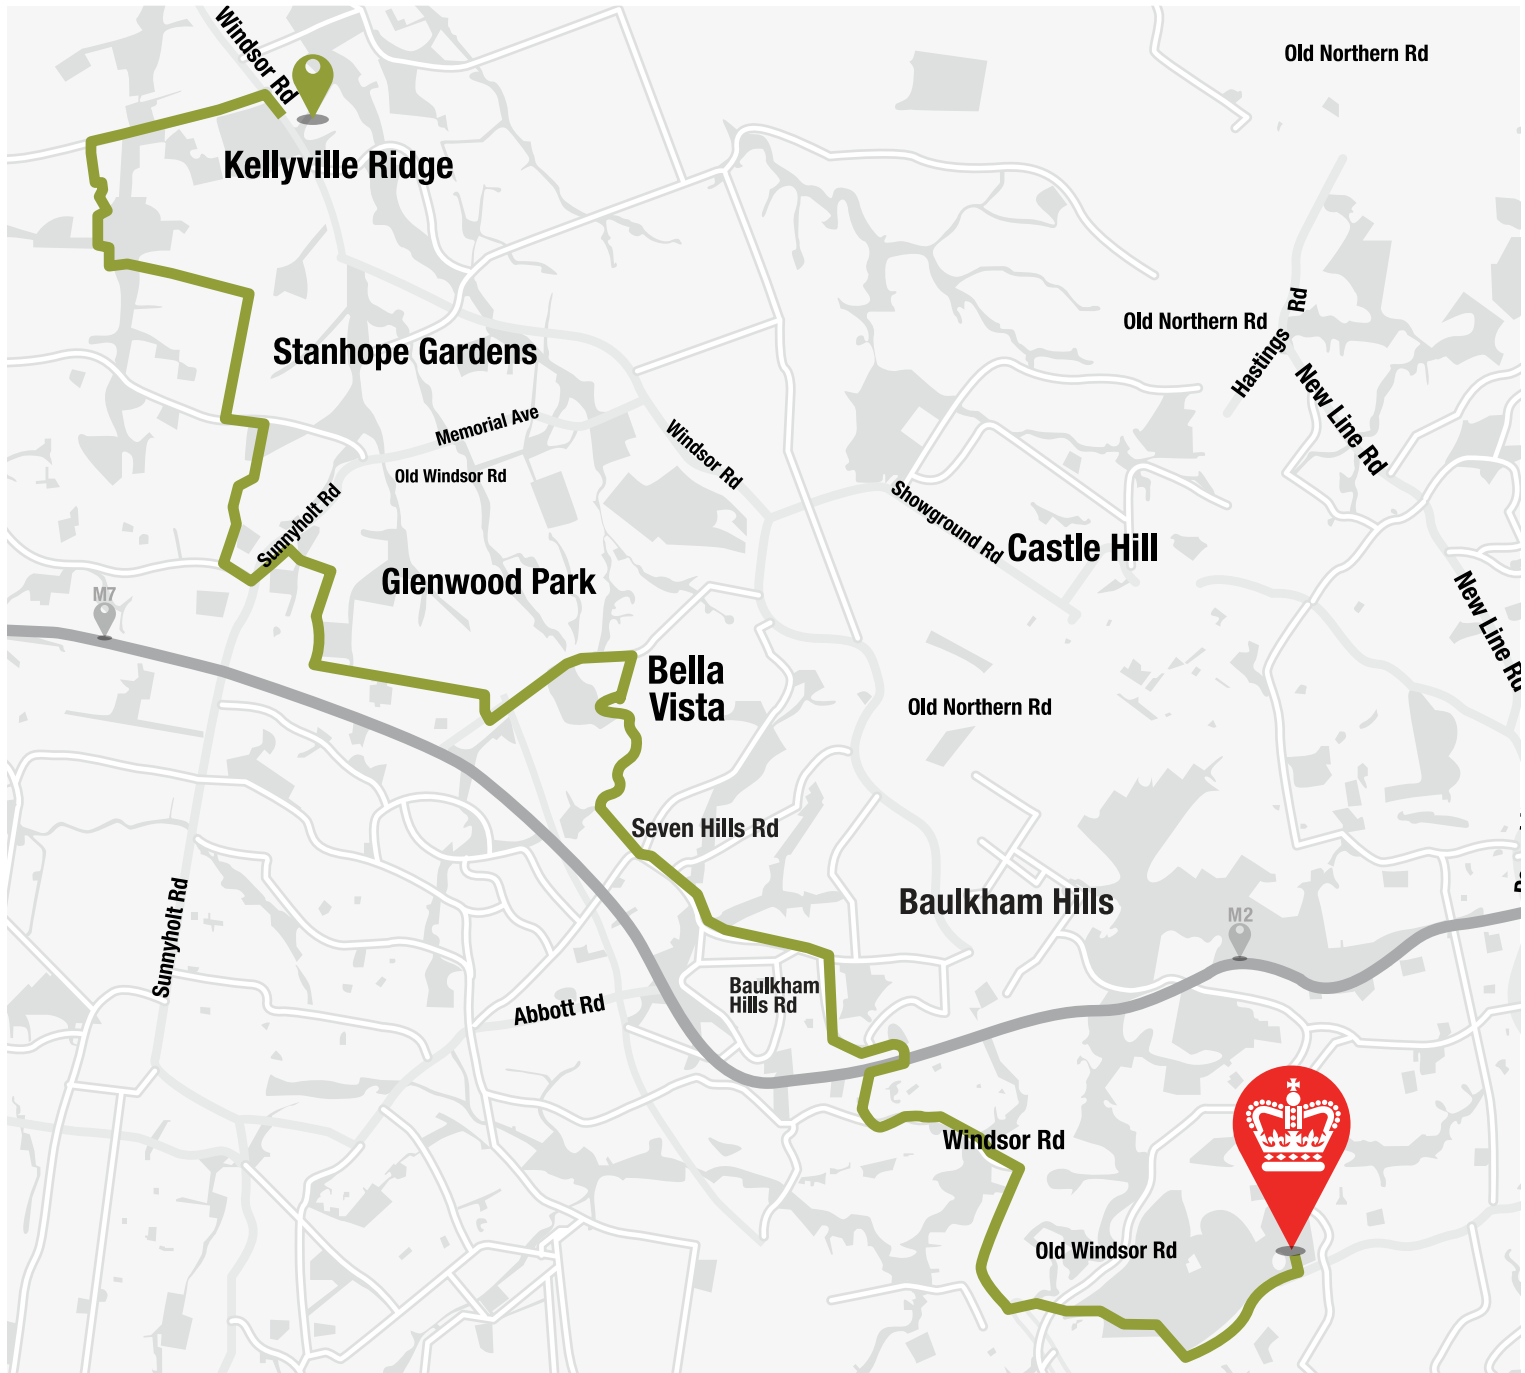

NOW CONNECTING ROUSE HILL TO KING'S

- + Rouse Hill
- + The Ponds
- + Stanhope Village
- + Glenwood
- + Bella Vista

NOW CONNECTING ROUSE HILL TO KING'S

About this service

The schedule of services displayed below are approximate and dependent on the traffic conditions. Students should ensure they are at their preferred pick-up location at least five minutes prior to the scheduled departure time.

King's Services Provide

- Pick-up and drop-off at the School turning circle – Prep and Senior campuses
- Fixed timetable and routes enabling families to plan their week
- Fully air-conditioned modern buses
- A regular driver
- Fixed cost per term

STOP	LOCATION	AM	PM
1	Bus Stop in Tempus St, outside Rouse Hill Station	7.05	4.29 / 6.29*
2	Bus Stop in Greenview Parade The Ponds School	7.08	4.26 / 6.26*
3	Bus Stop on Ridgeline Drive, after Greenview Parade roundabout	7.10	4.24 / 6.24*
4	Bus Stop on Ridgeline Drive, after Estuary Crescent	7.12	4.22 / 6.22*
5	Bus Stop opposite Ponds Community Hub, just after Second Ponds Creek	7.14	4.20 / 6.20*
6	Bus Stop on Conrad Rd after Oakvale Avenue	7.17	4.17 / 6.17*
7	Bus Stop opposite Stanhope Village before Sentry Drive	7.18	4.15 / 6.15*
8	Bus Stop in Sorrento Drive near Sunnyholt Road	7.24	4.06 / 6.06*
9	Bus Stop on Glenwood Park Drive outside Glenwood Community Centre	7.29	4.04 / 6.04*
10	Stop in Meurants Lane just after Wardia Street	7.30	4.03 / 6.03*
11	Bus Stop in Meurants Lane after Angara Circuit (west)	7.31	4.02 / 6.02*
12	Bus Stop in Greenhill Drive	7.33	4.00 / 6.00*
13	Bus Stop in Seven Hills Rd near Bingara Cres	7.39	3.57 / 5.57*
14	Bus Stop in Seven Hills Rd after Merindah Rd, Baulkhan Hills	7.41	3.55 / 5.55*
15	Bus Stop on Croypley Drive near Myallie Ave	7.45	3.50 / 5.50*
16	The King's School, Preparatory School	8.05	3.20 / 5.25*
17	The King's School, Senior School	8.10	3.30 / 5.30*