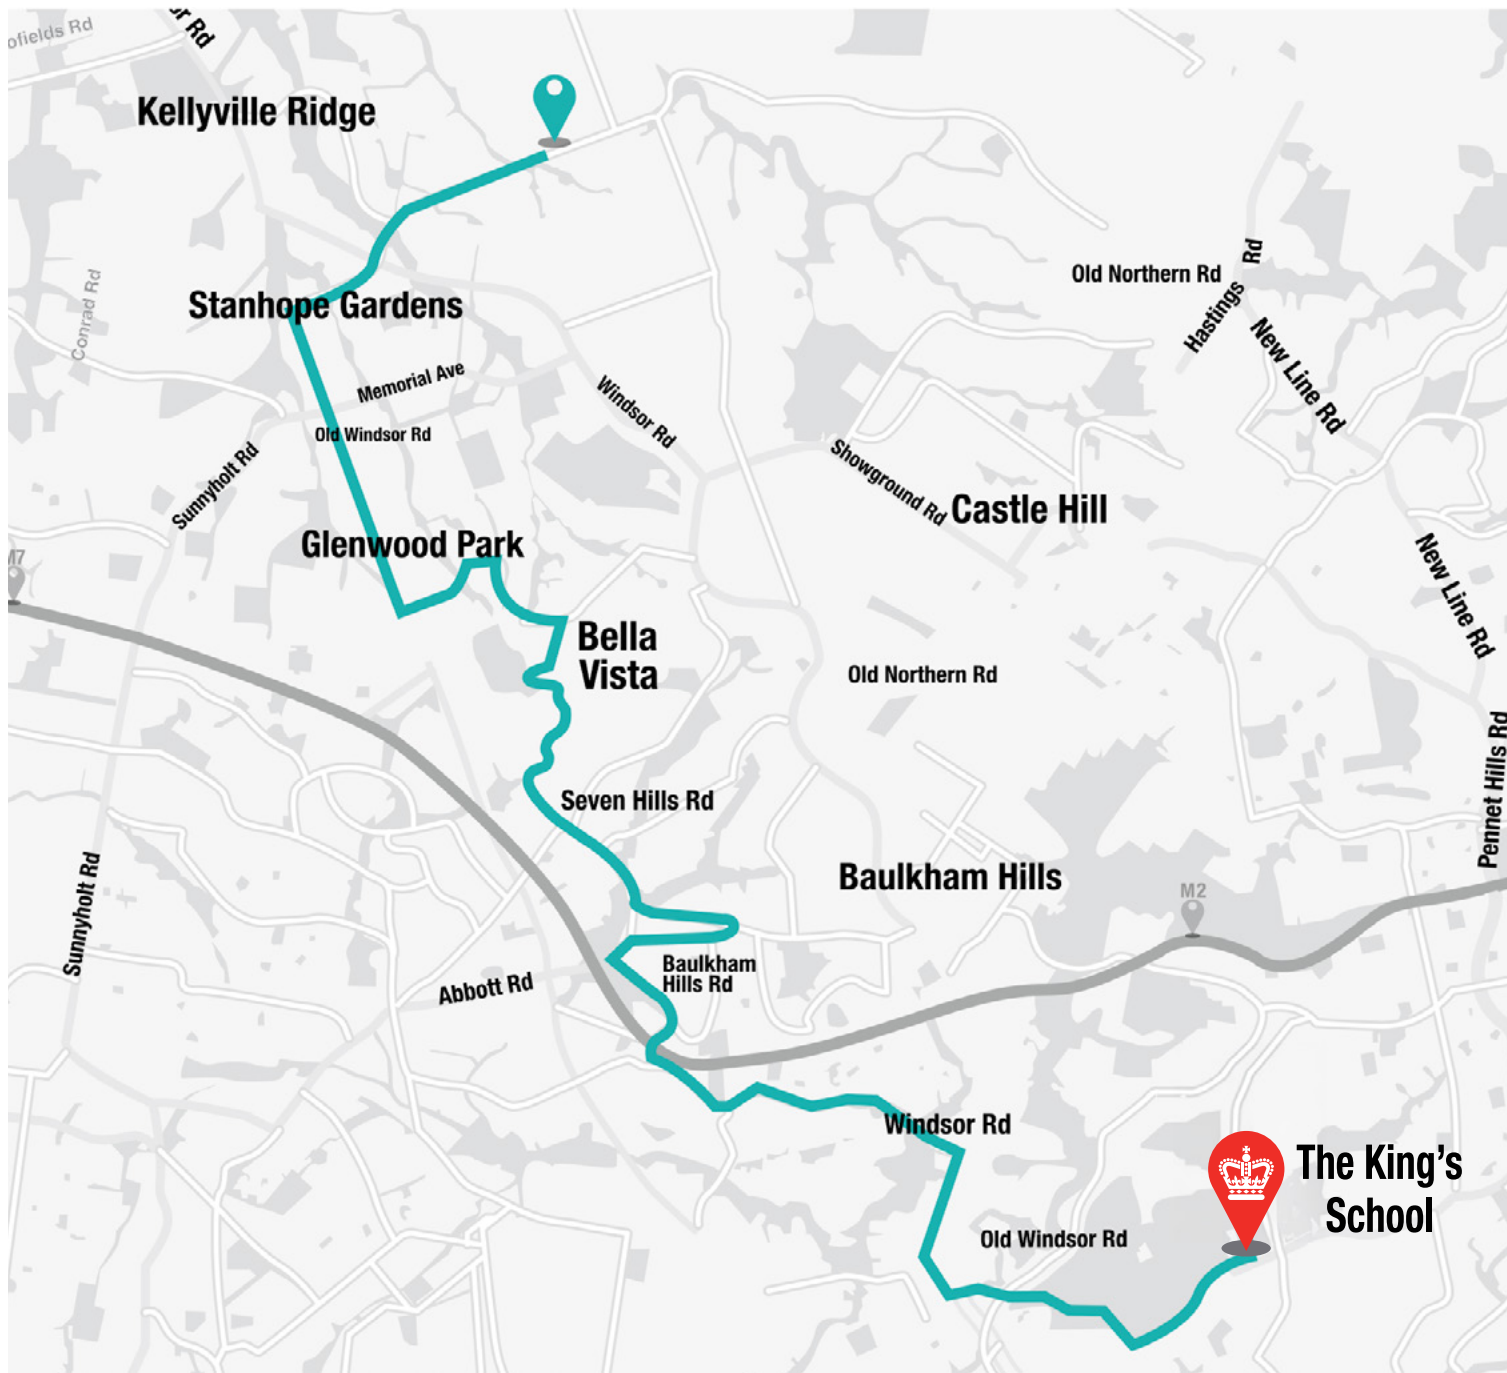

# NOW CONNECTING BELLA VISTA TO KING'S

2026

- + Bella Vista
- + Kellyville
- + Winston Hills
- + Northmead

# NOW CONNECTING BELLA VISTA TO KING'S

Stop	Location	AM	PM
1	Bus Stop on Samantha Riley Drive, near Redden Drive (east), Kellyville	–	4.25 and 6.25*
2	Bus Stop on Samantha Riley Drive, near Redden Drive (west), Kellyville	7.20	4.24 and 6.24*
3	Bus Stop at River Oak Circuit on Samantha Riley Drive, Kellyville	7.22	4.23 and 6.23*
4	Bus Stop on Samantha Riley Drive, after Windsor Rd, Kellyville	7.25	4.22 and 6.22*
5	Bus Stop on Samantha Riley Drive, near Gainsford Drive, Kellyville	7.27	4.20 and 6.20*
6	Bus Stop on North West Transitway near Kellyville Station, Kellyville	7.29	4.18 and 6.18*
7	Bus Stop on North West Transitway near Memorial Ave, Kellyville	7.31	4.16 and 6.16*
8	Edgewater Dr and Bimbagden Place, Bella Vista Waters	7.34	4.13 and 6.13*
9	Edgewater Dr / Northridge Ave West, Bella Vista Waters	–	4.12 and 6.12*
10	Edgewater Dr / Northridge Ave East, Bella Vista Waters	7.37	4.10 and 6.10*
11	Bus Stop on Westwood Way between Norwest Blvd and Linden Way, Bella Vista	7.40	4.09 and 6.09*
12	Outside Shops on Bella Vista Dr, Bella Vista	7.42	4.07 and 6.07*
13	Bingara Cres and Providence Dr, Baulkham Hills	7.44	4.05 and 6.05*
14	Baulkham Hills Rd at Deeside Ave (PM Marina Rd)	7.51	4.01 and 6.01*
15	Winston Hills Shopping Centre, Caroline Chisholm Dr, Winston Hills	7.56	3.58 and 5.58*
16	Bus Stop at Bon Mart St on Caroline Chisolm Dr, Winston Hills	8.00	3.55 and 5.55*
17	Cnr Churchill Dr and Willmott Ave, Winston Hills	8.01	3.54 and 5.54*
18	Cnr Windsor Rd and Lombard St, Northmead	8.06	3.45 and 5.45*
19	The King's School, Preparatory School	8.15	3.20 and 5.20*
20	The King's School, Senior School turning circle	8.20	3.35 and 5.35*