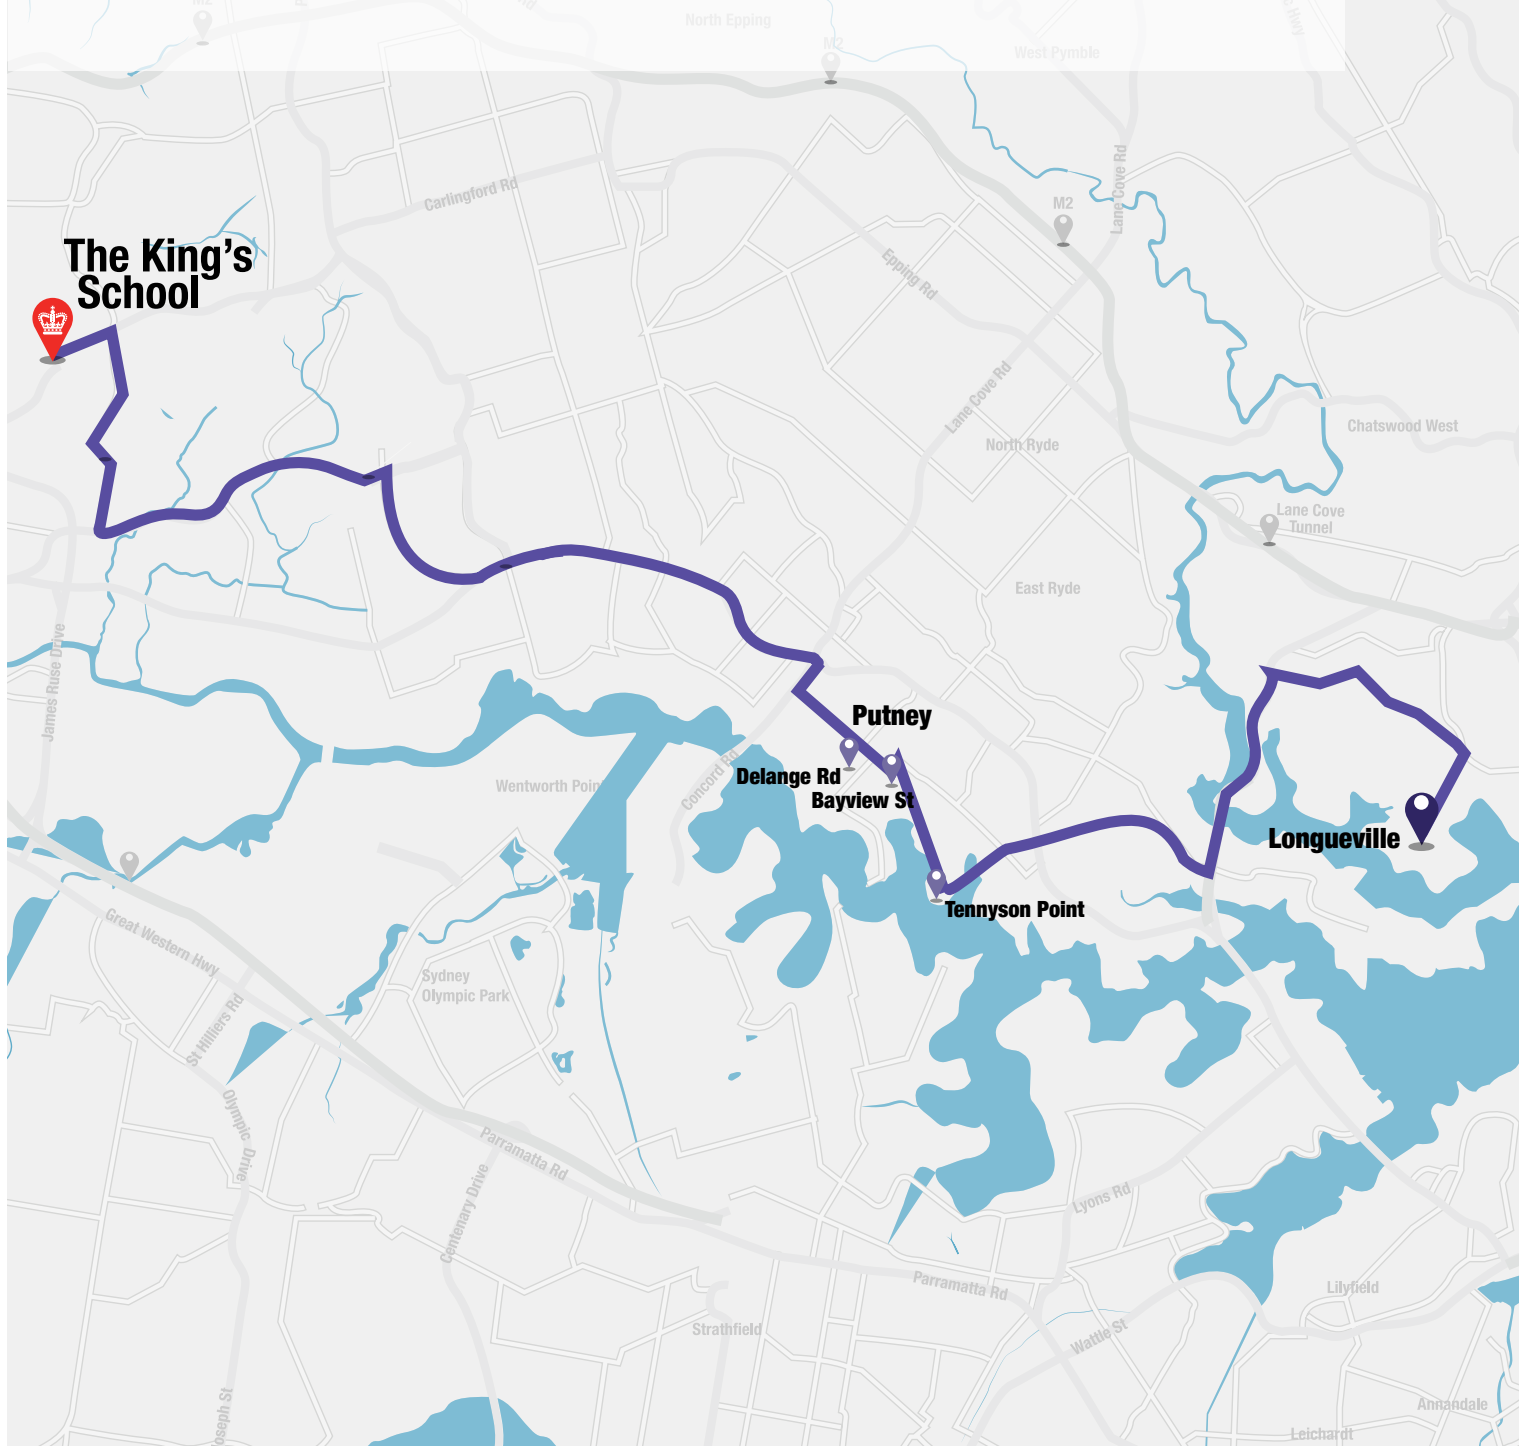

# NOW CONNECTING LONGUEVILLE / PUTNEY TO KING'S

- + Putney
- + Longueville

# NOW CONNECTING LONGUEVILLE / PUTNEY TO KING'S

## About this service

The schedule of services displayed below are approximate and dependent on the traffic conditions. Students should ensure they are at their preferred pick-up location at least five minutes prior to the scheduled departure time.

Stop	Location	AM
1	Bus Stop on Tambourine Bay Rd and River Rd West, Longueville	7.17
2	Penrose Street, before Best St, Longueville	7.19
3	Bus Stop in Morrison Rd after Ross St Gladesville	7.25
4	Bus Stop in Morrison Rd just after Tennyson Rd	7.26
5	Bus Stop in Morrison Rd near Bayview St	7.29
6	Bus Stop in Morrison Rd near Delange Rd	7.31
7	The King's School, Senior School	8.05
8	The King's School, Preparatory School	8.10