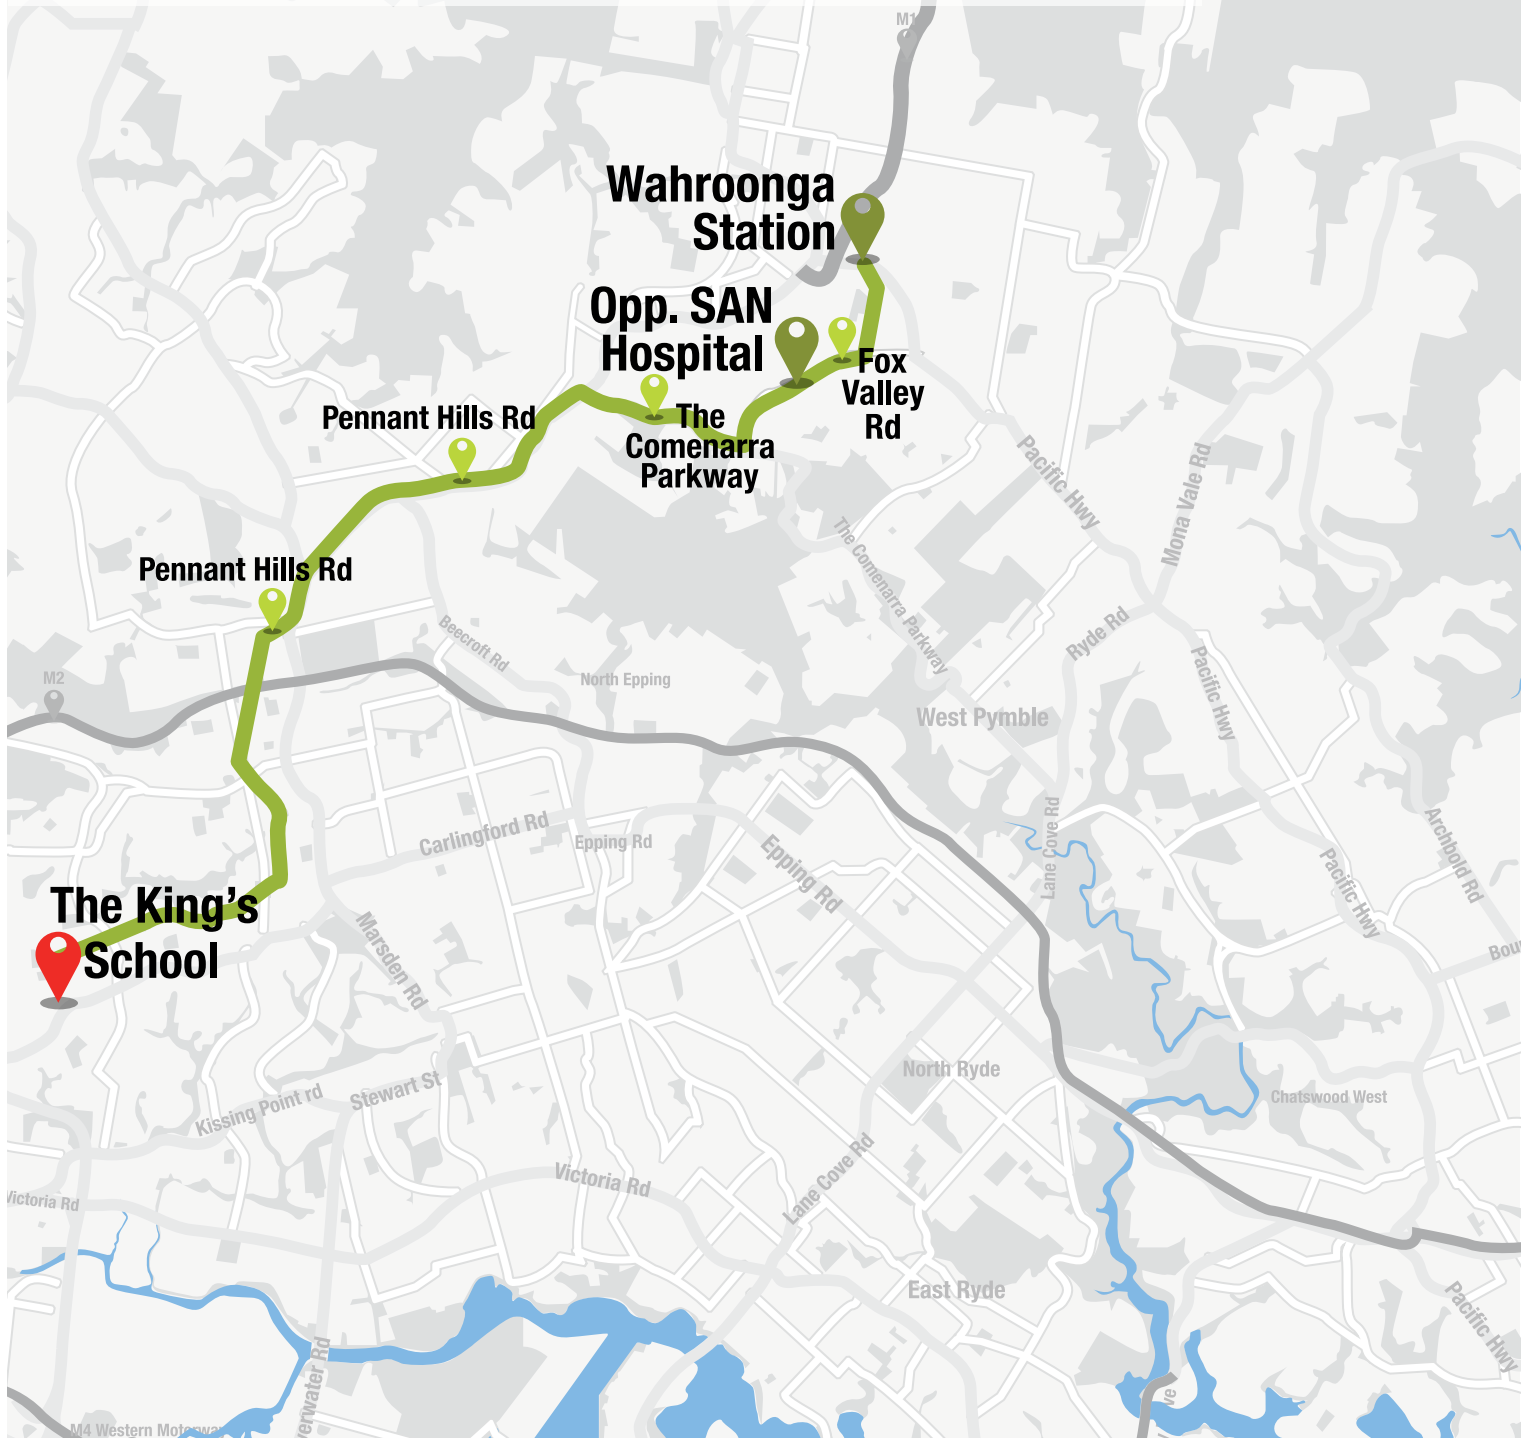

NOW CONNECTING WAHROONGA TO KING'S

- + Wahroonga Station
- + Fox Valley Road
- + The Comenarra Parkway
- + Pennant Hills Road

NOW CONNECTING WAHROONGA TO KING'S

About this service

The schedule of services displayed below are approximate and dependent on the traffic conditions. Students should ensure they are at their preferred pick-up location at least five minutes prior to the scheduled departure time.

King's Services Provide

- Pick-up and drop-off at the School turning circle – Prep and Senior campuses
- Fixed timetable and routes enabling families to plan their week
- Fully air-conditioned modern buses
- A regular driver
- Fixed cost per term

STOP	LOCATION	AM	PM
1	Bus Stop at Wahroonga Train Station, Cnr Coonanbarra Rd and Railway Ave, Wahroonga	7.20	4.10 and 6.15*
2	Bus Stop at Fox Valley Rd, Wahroonga	7.23	4.05 and 6.10*
3	Bus Stop Opposite The SAN Hospital, The Comenarra Pkwy, Wahroonga	7.25	4.00 and 6.05*
4	Bus Stop opposite the shops, Wood St, Thornleigh	7.27	3.57 and 6.00*
5	Bus Stop at Mt St Benedict College, Pennant Hills Rd, Pennant Hills	7.30	3.50 and 5.55*
6	Bus Stop Cnr Cardinal Avenue on Pennant Hills Rd	7.32	3.47 and 5.50*
7	The King's School Senior School turning circle	8.00	3.30 and 5.30*
8	The King's School Preparatory School	8.10	3.20 and 5.20*