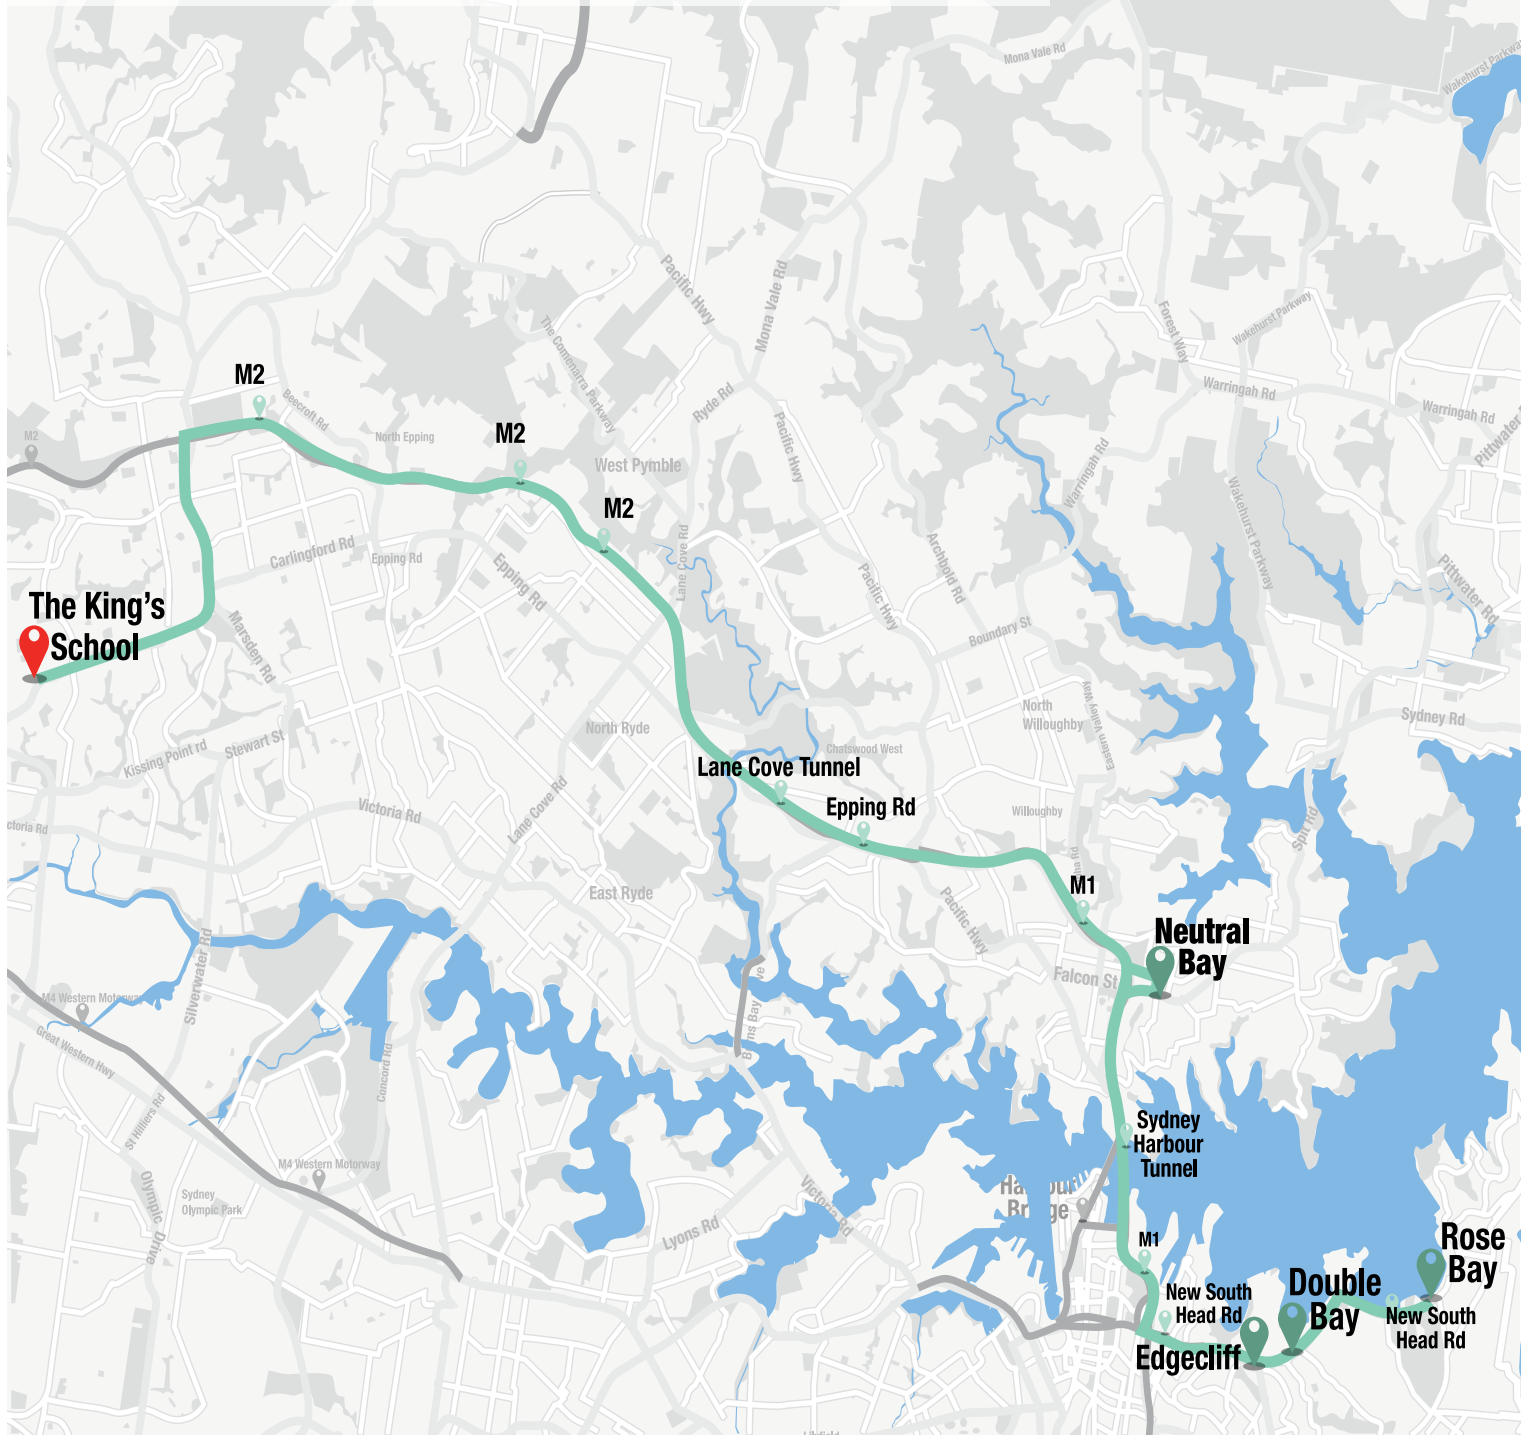

NOW CONNECTING ROSE BAY TO KING'S

- + Rose Bay
- + Double Bay
- + Edgecliff
- + Neutral Bay

THE
KING'S
SCHOOL

NOW CONNECTING ROSE BAY TO KING'S

Please note that the listed scheduled times of services are approximate and are dependent on traffic conditions. Students should ensure that they are at bus stops a minimum of five minutes before the scheduled departure times.

A bus service operates to The King's School every Sunday evening during the school term with pick up points as detailed in the schedule below.

The cost for this service is \$28 per trip and will be charged to your school account at the end of the term.

STOP	LOCATION	AM	PM
1	Departs Lyne Park, Rose Bay	-	6.30pm
2	Pickup Middle of shops, New South Head Rd, Double Bay	-	6.33pm
3	Pickup outside Edgecliff Shopping Centre, Edgecliff	-	6.35pm
4	Pickup outside Big Bear Shopping Centre, Military Rd, Neutral Bay	-	6.45pm
5	The King's School Senior School turning circle	-	7.20pm