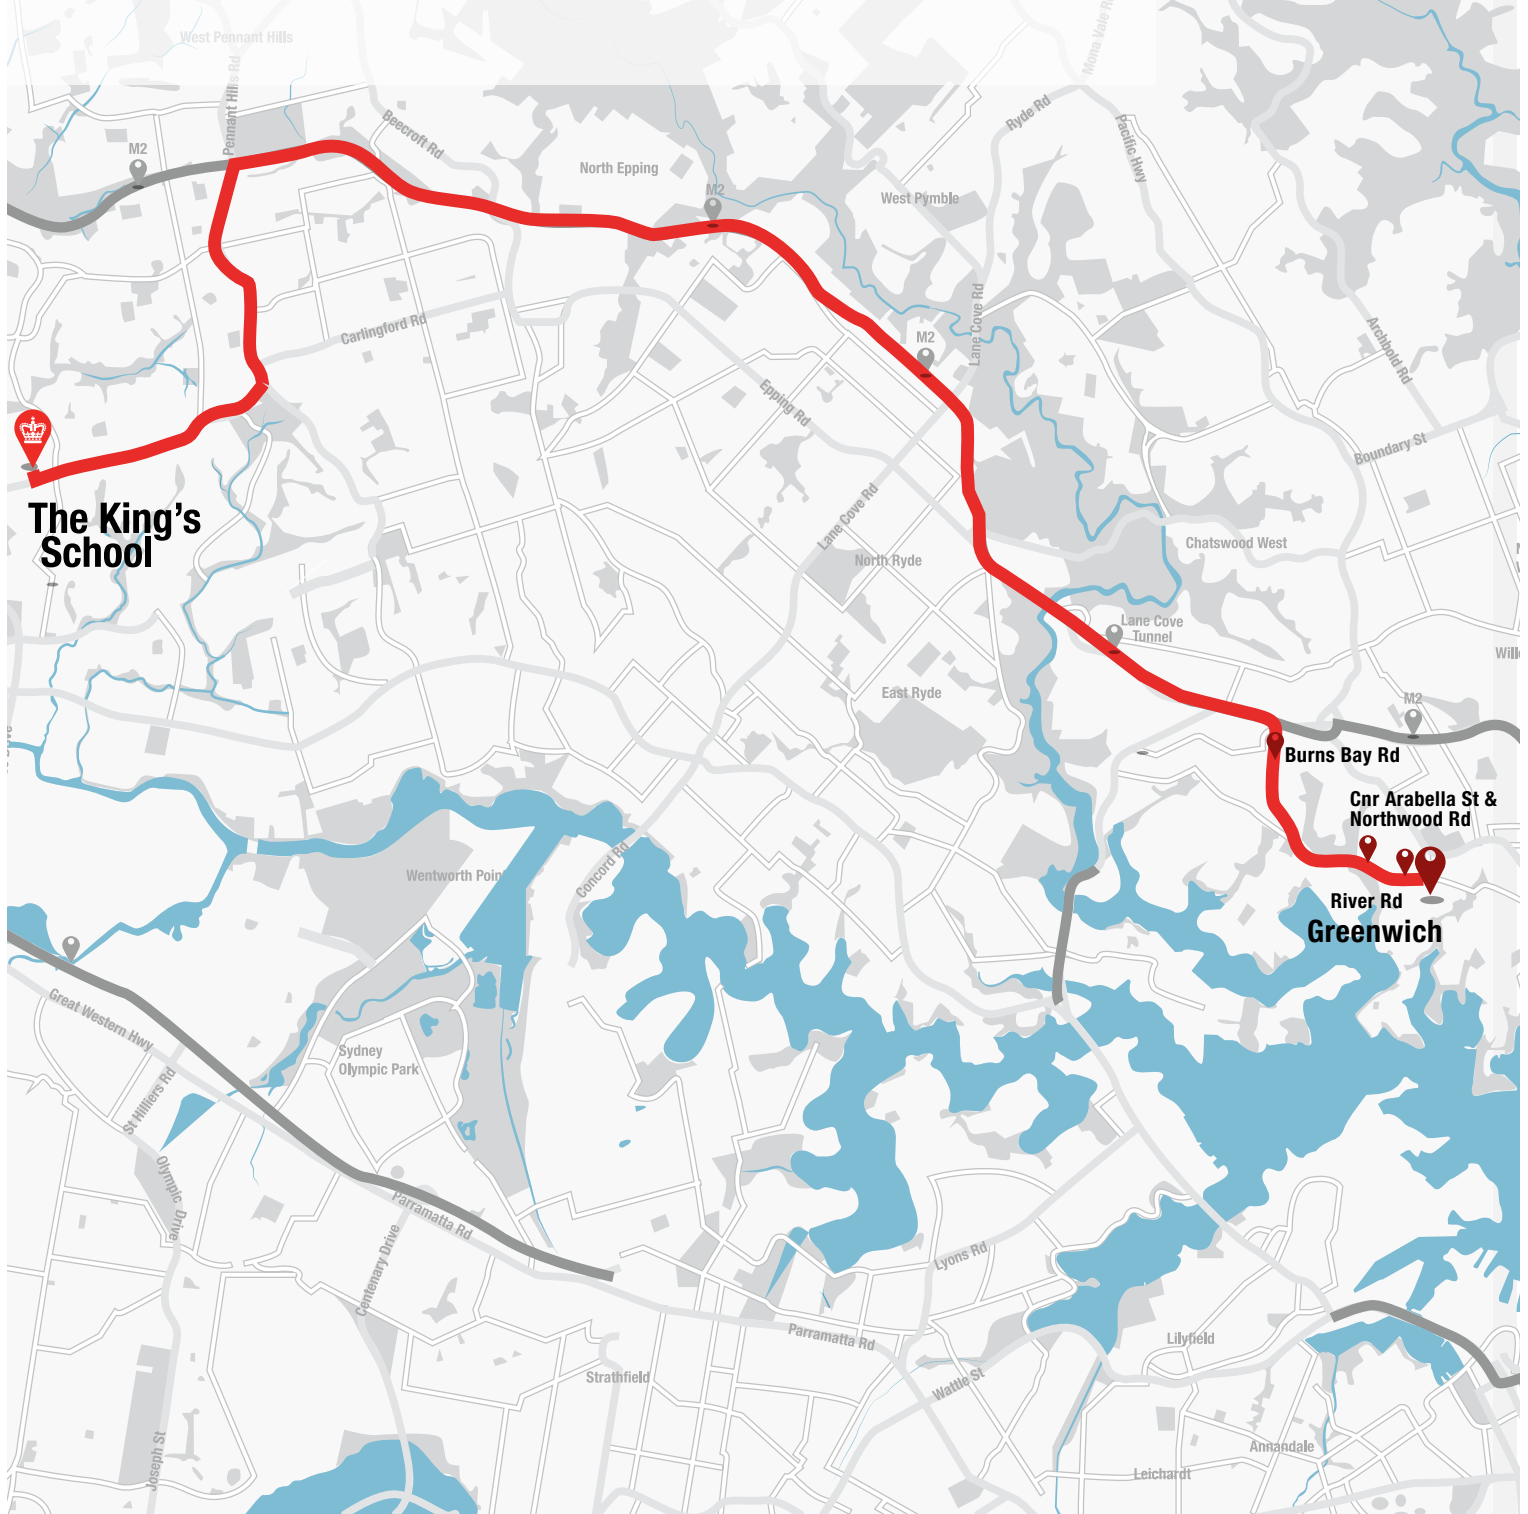

NOW CONNECTING GREENWICH TO KING'S

**The King's
School**

Burns Bay Rd
Cnr Arabella St & Northwood Rd
River Rd
Greenwich

+ Greenwich

NOW CONNECTING GREENWICH TO KING'S

About this service

The schedule of services displayed below are approximate and dependent on the traffic conditions. Students should ensure they are at their preferred pick-up location at least five minutes prior to the scheduled departure time.

King's Services Provide

- Pick-up and drop-off at the School turning circle – Prep and Senior campuses
- Fixed timetable and routes enabling families to plan their week
- Fully air-conditioned modern buses
- A regular driver
- Fixed cost per term

Stop	Location	AM
1	Cnr St Vincents Rd & Gore St, Greenwich	7.17
2	Bus Stop River Rd outside Greenwich Hospital	7.18
3	Cnr Arabella St & Northwood Rd, Greenwich	7.21
4	Kingsford Smith Oval near Stuart St and Kenneth St Proceed on the M2 to TKS	7.23
5	The King's School, Senior School	8.05
6	The King's School, Preparatory School	8.10

Stop	Location	PM
1	The King's School, Preparatory School	3.20 and 5.20*
2	The King's School, Senior School Proceed on the M2	3.30 and 5.30*
3	1st Bus Stop Greenwich Rd	4.10 and 6.10*
4	Cnr Oscar St & Gore St	4.13 and 6.15*
5	Bus Stop River Rd outside Greenwich Hospital	4.15 and 6.17*
6	2nd Bus Stop Northwood Rd, Greenwich	4.17 and 6.19*
7	Kingsford Smith Oval near Stuart St and Kenneth St	4.18 and 6.21*