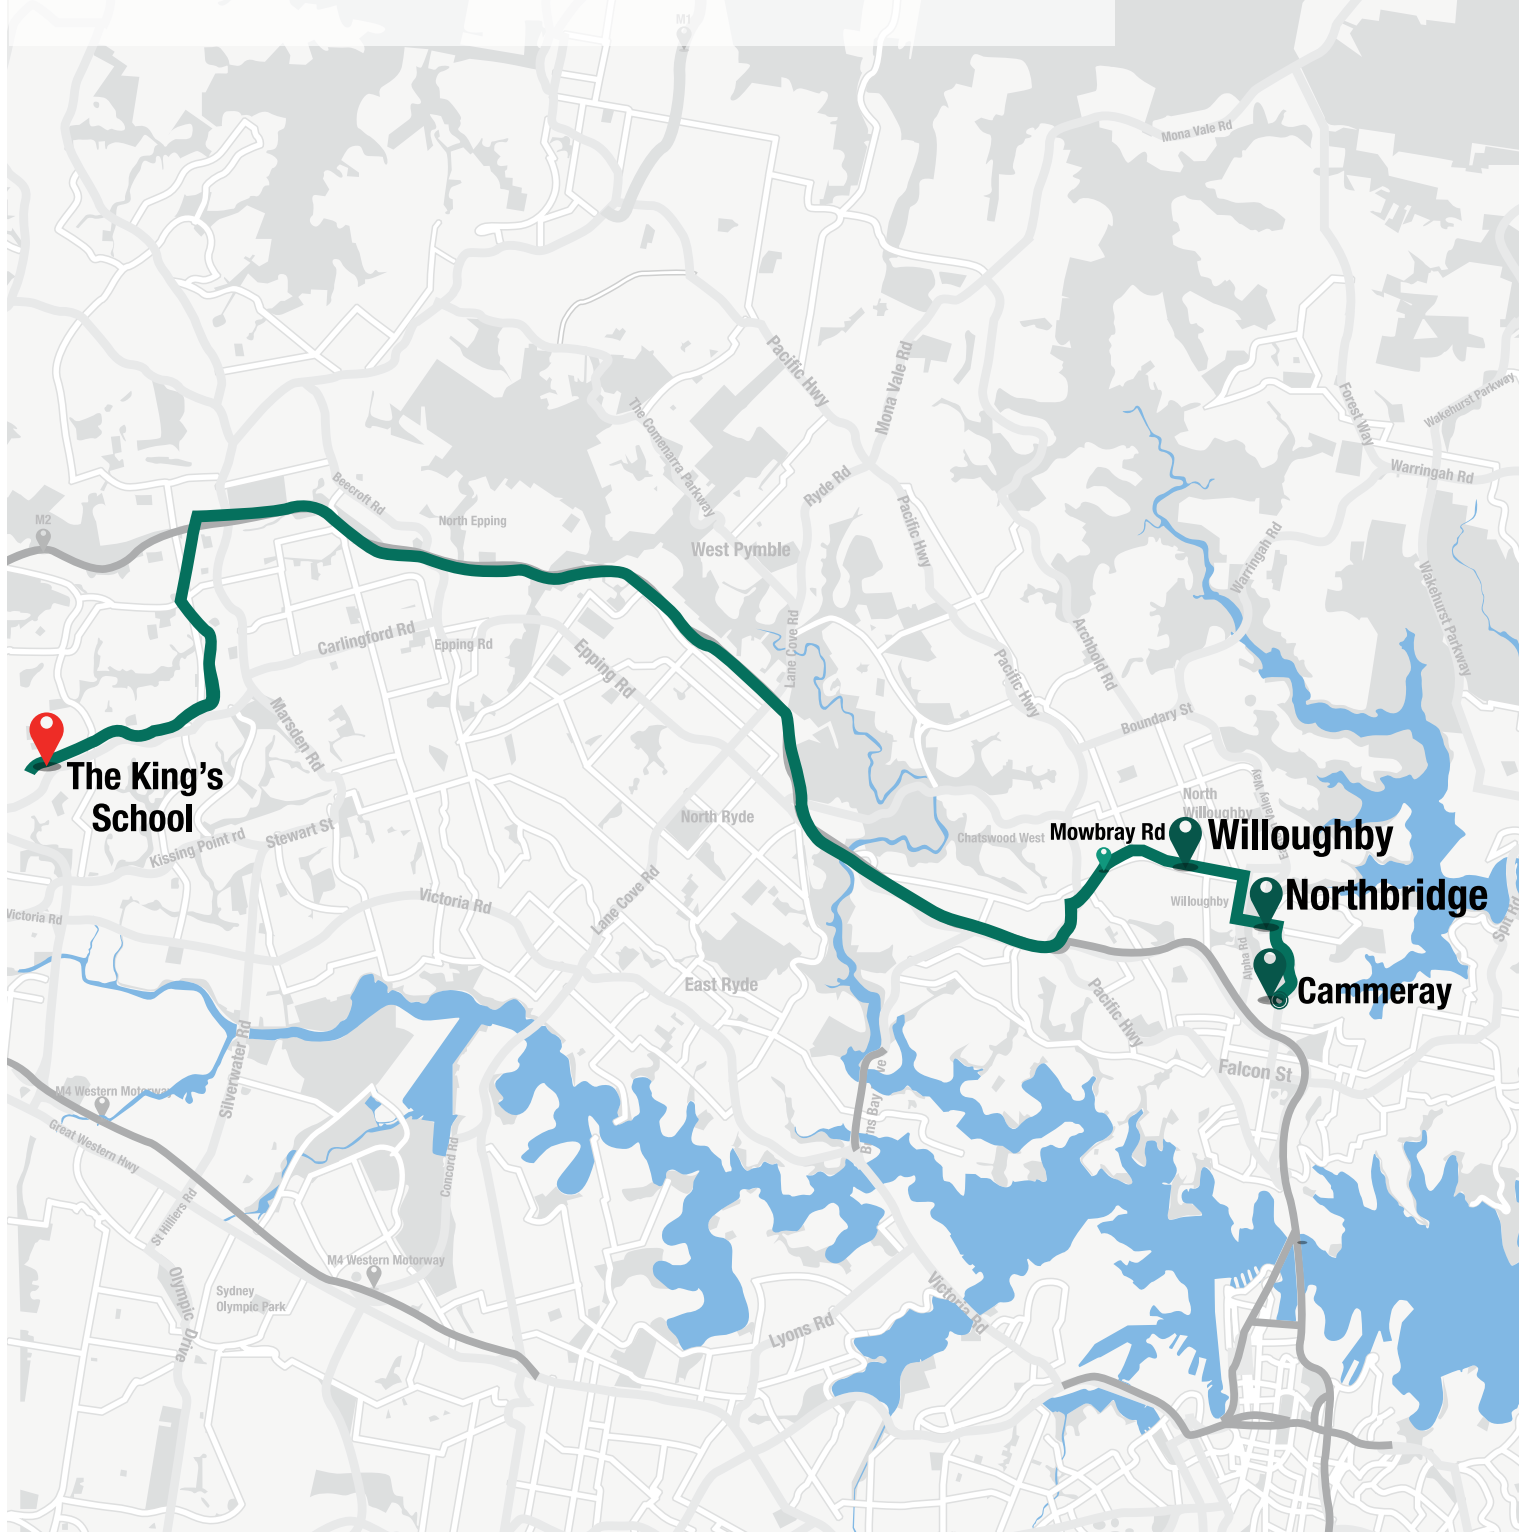

NOW CONNECTING CAMMERAY TO KING'S

- + Cammeray
- + Northbridge
- + Willoughby

NOW CONNECTING CAMMERAY TO KING'S

About this service

The schedule of services displayed below are approximate and dependent on the traffic conditions. Students should ensure they are at their preferred pick-up location at least five minutes prior to the scheduled departure time.

King's Services Provide

- Pick-up and drop-off at the School turning circle – Prep and Senior campuses
- Fixed timetable and routes enabling families to plan their week
- Fully air-conditioned modern buses
- A regular driver
- Fixed cost per term

STOP	LOCATION	AM	PM
1	Bus Stop outside Post Office on Cnr Abbott St and Miller St, Cammeray	7.15	4.16 and 6.15*
2	Bus Stop on Strathallen Ave, near Sailors Bay Rd, Northbridge	-	4.13 and 6.13*
3	Bus Stop on Cnr Sailors Bay Rd and Pyalia St, Northbridge	7.19	4.10 and 6.10*
4	Bus Stop on Cnr Mowbray Rd and High St, Willoughby	7.21	4.05 and 6.05*
5	Bus Stop on Cnr Mowbray Rd and Sydney St, Willoughby	-	4.03 and 6.03*
6	Pacific Hwy first bus stop near Palmer Street	7.26	4.00 and 6.00*
7	The King's School Senior School turning circle	8.00	3.30 and 5.30*
8	The King's School Preparatory School	8.05	3.20 and 5.20*