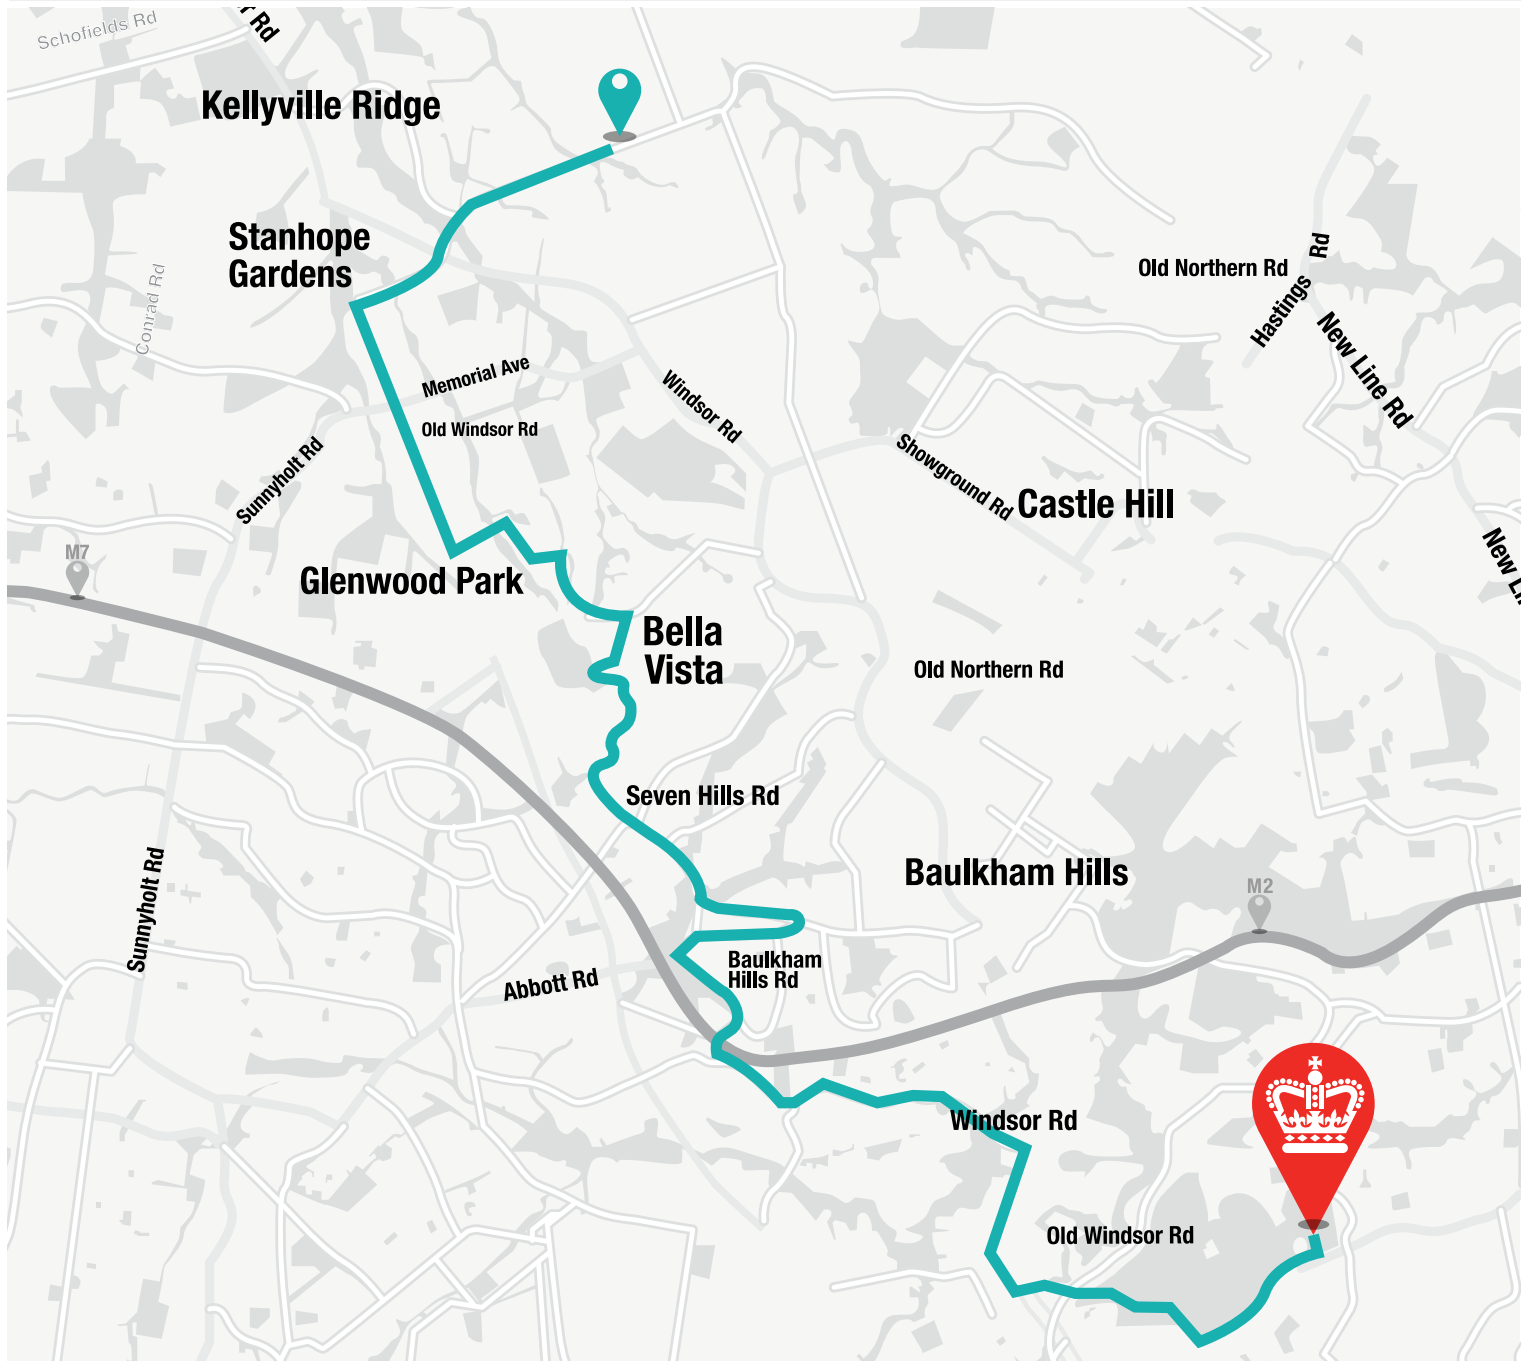

NOW CONNECTING BELLA VISTA TO KING'S

- + Bella Vista
- + North Kellyville
- + Winston Hills

NOW CONNECTING BELLA VISTA TO KING'S

About this service

The schedule of services displayed below are approximate and dependent on the traffic conditions. Students should ensure they are at their preferred pick-up location at least five minutes prior to the scheduled departure time.

STOP	LOCATION	AM	PM
1	Bus Stop on Samantha Riley Drive, near Redden Drive (east), Kellyville	7.05	4.23 / 6.23*
2	Bus Stop on Samantha Riley Drive, near Redden Drive (west), Kellyville	7.10	4.22 / 6.22*
3	Bus Stop on Samantha Riley Drive, before River Oak Circuit, Kellyville	7.14	4.21 / 6.21*
4	Bus Stop on Samantha Riley Drive, near Windsor Rd, Kellyville	7.15	4.20 / 6.20*
5	Bus Stop on Samantha Riley Drive, near Gainsford Drive, Kellyville	7.17	4.18 / 6.18*
6	Bus Stop on North West Transitway near Kellyville Station, Kellyville	7.19	4.16 / 6.16*
7	Bus Stop on North West Transitway near Balmoral Road, Kellyville	7.21	4.14 / 6.14*
8	Edgewater Dr and Bimbagden Place, Bella Vista Waters	7.24	4.11 / 6.11*
9	Edgewater Dr / Northridge Ave	7.26	4.09 / 6.09*
10	Bus Stop on Westwood Way between Norwest Blvd and Linden Way, Bella Vista	7.28	4.07 / 6.07*
11	Outside Shops on Bella Vista Dr, Bella Vista	7.30	4.05 / 6.05*
12	Bingara Cres and Providence Dr, Baulkham Hills	7.31	4.03 / 6.03*
13	Baulkham Hills Rd at Deeside Ave (PM Marina Rd)	7.38	3.58 / 5.58*
14	Winston Hills Shopping Centre, Caroline Chisholm Dr, Winston Hills	7.41	3.55 / 5.55*
15	Cnr Churchill Dr and Wilmont St, Winston Hills	7.45	3.52 / 5.52*
16	Cnr Windsor Rd and Lombard St, Northmead	7.52	3.45 / 5.45*
17	The King's School, Preparatory School	8.02	3.20 / 5.20*
18	The King's School, Senior School	8.05	3.30 / 5.30*