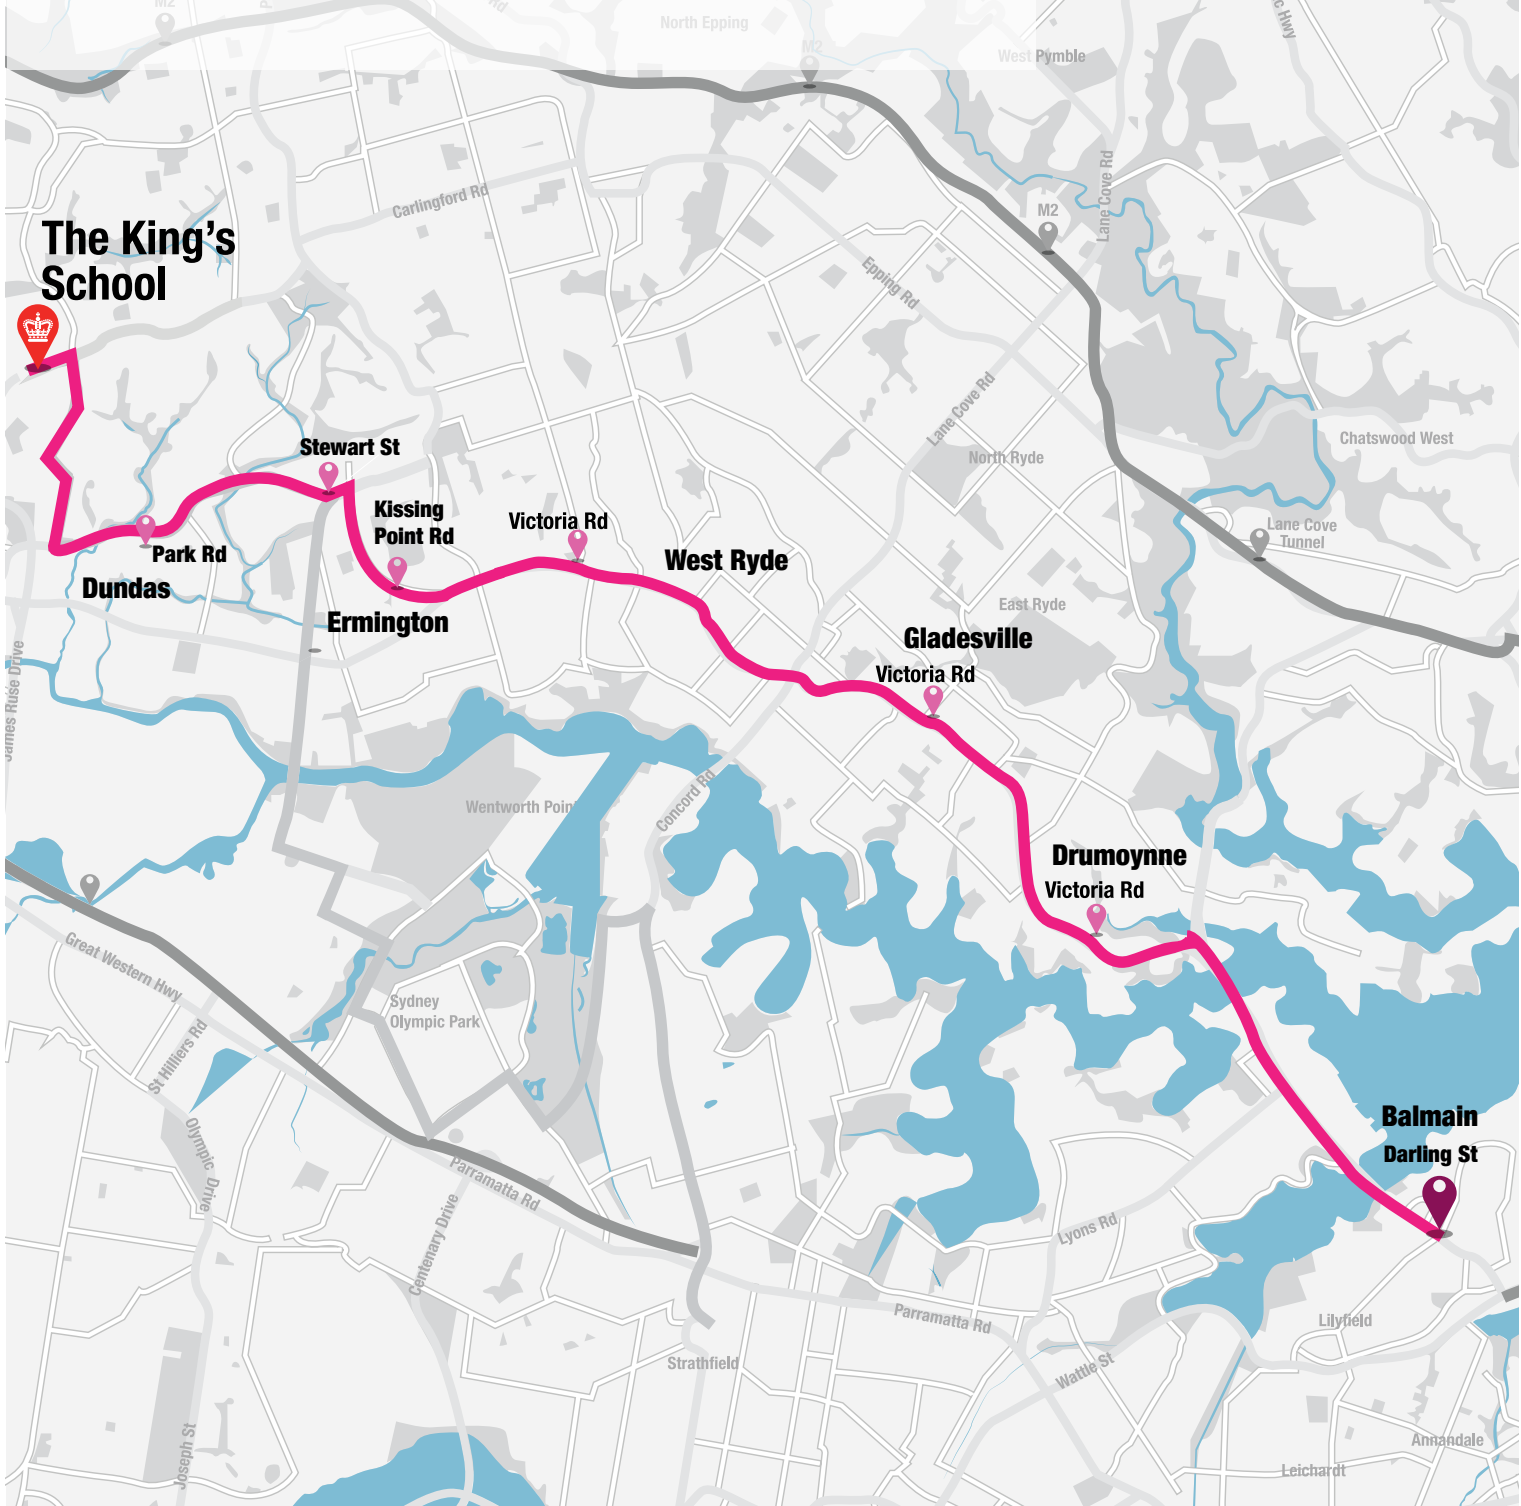

NOW CONNECTING BALMAIN TO KING'S

- + Balmain
- + Drummoyne
- + Gladesville
- + West Ryde
- + Ermington
- + Dundas

NOW CONNECTING BALMAIN TO KING'S

About this service

The schedule of services displayed below are approximate and dependent on the traffic conditions. Students should ensure they are at their preferred pick-up location at least five minutes prior to the scheduled departure time.

King's Services Provide

- Pick-up and drop-off at the School turning circle – Prep and Senior campuses
- Fixed timetable and routes enabling families to plan their week
- Fully air-conditioned modern buses
- A regular driver
- Fixed cost per term

Stop	Location	AM	PM
1	Bus Stop at Wellington St at the back of Rozelle Public School, opposite Kennards Hire at the bus zone, Balmain	7.17	4.15 and 6.15*
2	Bus Stop on left just after Lyons Rd, Drummoyne	7.22	4.10 and 6.10*
3	Bus Stop after Huntleys Point Rd, Gladesville Park	7.27	4.08 and 6.08*
4	Stop at Gladesville Shops, just before Linley St, Gladesville	7.29	4.05 and 6.05*
5	Bus Stop at Ryde Aquatic Centre, Cnr Victoria Rd and Weaver St, Gladesville	7.32	4.00 and 6.00*
6	Bus Stop at Metro Inn Motel, Cnr Bowden and St Victoria Rd, West Ryde	7.37	3.57 and 5.57*
7	Bus Stop outside Shell Service Station on Victoria Rd, West Ryde	7.39	3.55 and 5.55*
8	Bus Stop at Deakin St on Kissing Point Rd, Ermington	7.45	3.52 and 5.52*
9	Bus Stop at Bennetts Rd East on Kissing Point Rd, Ermington	7.48	3.50 and 5.50*
10	Bus Stop on Cnr Kissing Point Rd and Park Rd, Dundas	7.52	3.45 and 5.45*
11	The King's School, Senior School	8.05	3.30 and 5.30*
12	The King's School, Preparatory School	8.10	3.20 and 5.20*