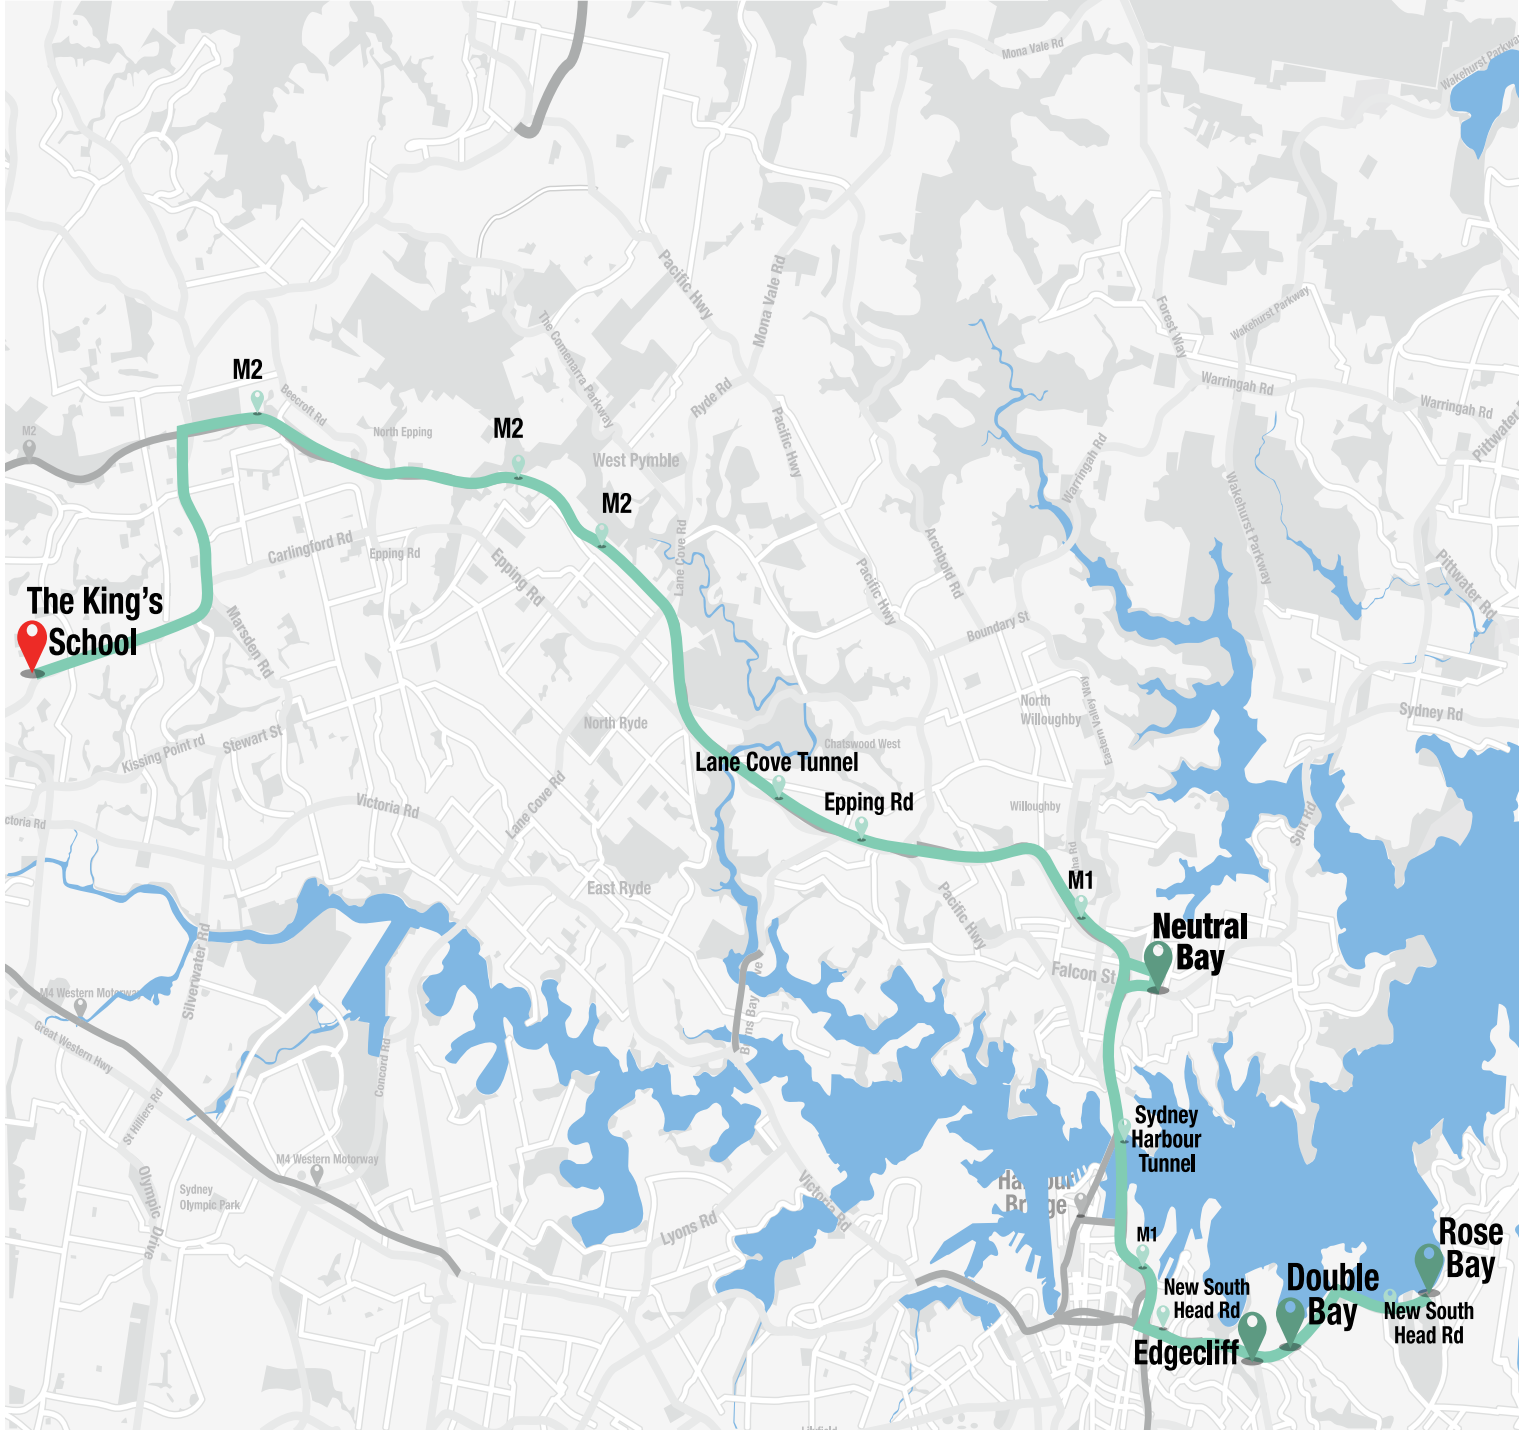

NOW CONNECTING ROSE BAY TO KING'S

- + Rose Bay
- + Double Bay
- + Edgecliff
- + Neutral Bay

THE
KING'S
SCHOOL

NOW CONNECTING ROSE BAY TO KING'S

Please note that the listed scheduled times of services are approximate and are dependent on traffic conditions. Students should ensure that they are at bus stops a minimum of five minutes before the scheduled departure times.

A bus service operates to The King's School every Sunday evening during the school term with pick up points as detailed in the schedule below.

The cost for this service is **\$27** per trip and will be charged to your school account at the end of the term.

STOP	LOCATION	AM	PM
1	Departs Lyne Park, Rose Bay	-	6.30pm
2	Pickup Middle of shops, New South Head Rd, Double Bay	-	6.33pm
3	Pickup outside Edgecliff Shopping Centre, Edgecliff	-	6.35pm
4	Pickup outside Big Bear Shopping Centre, Military Rd, Neutral Bay	-	6.45pm
5	The King's School Senior School turning circle	-	7.20pm