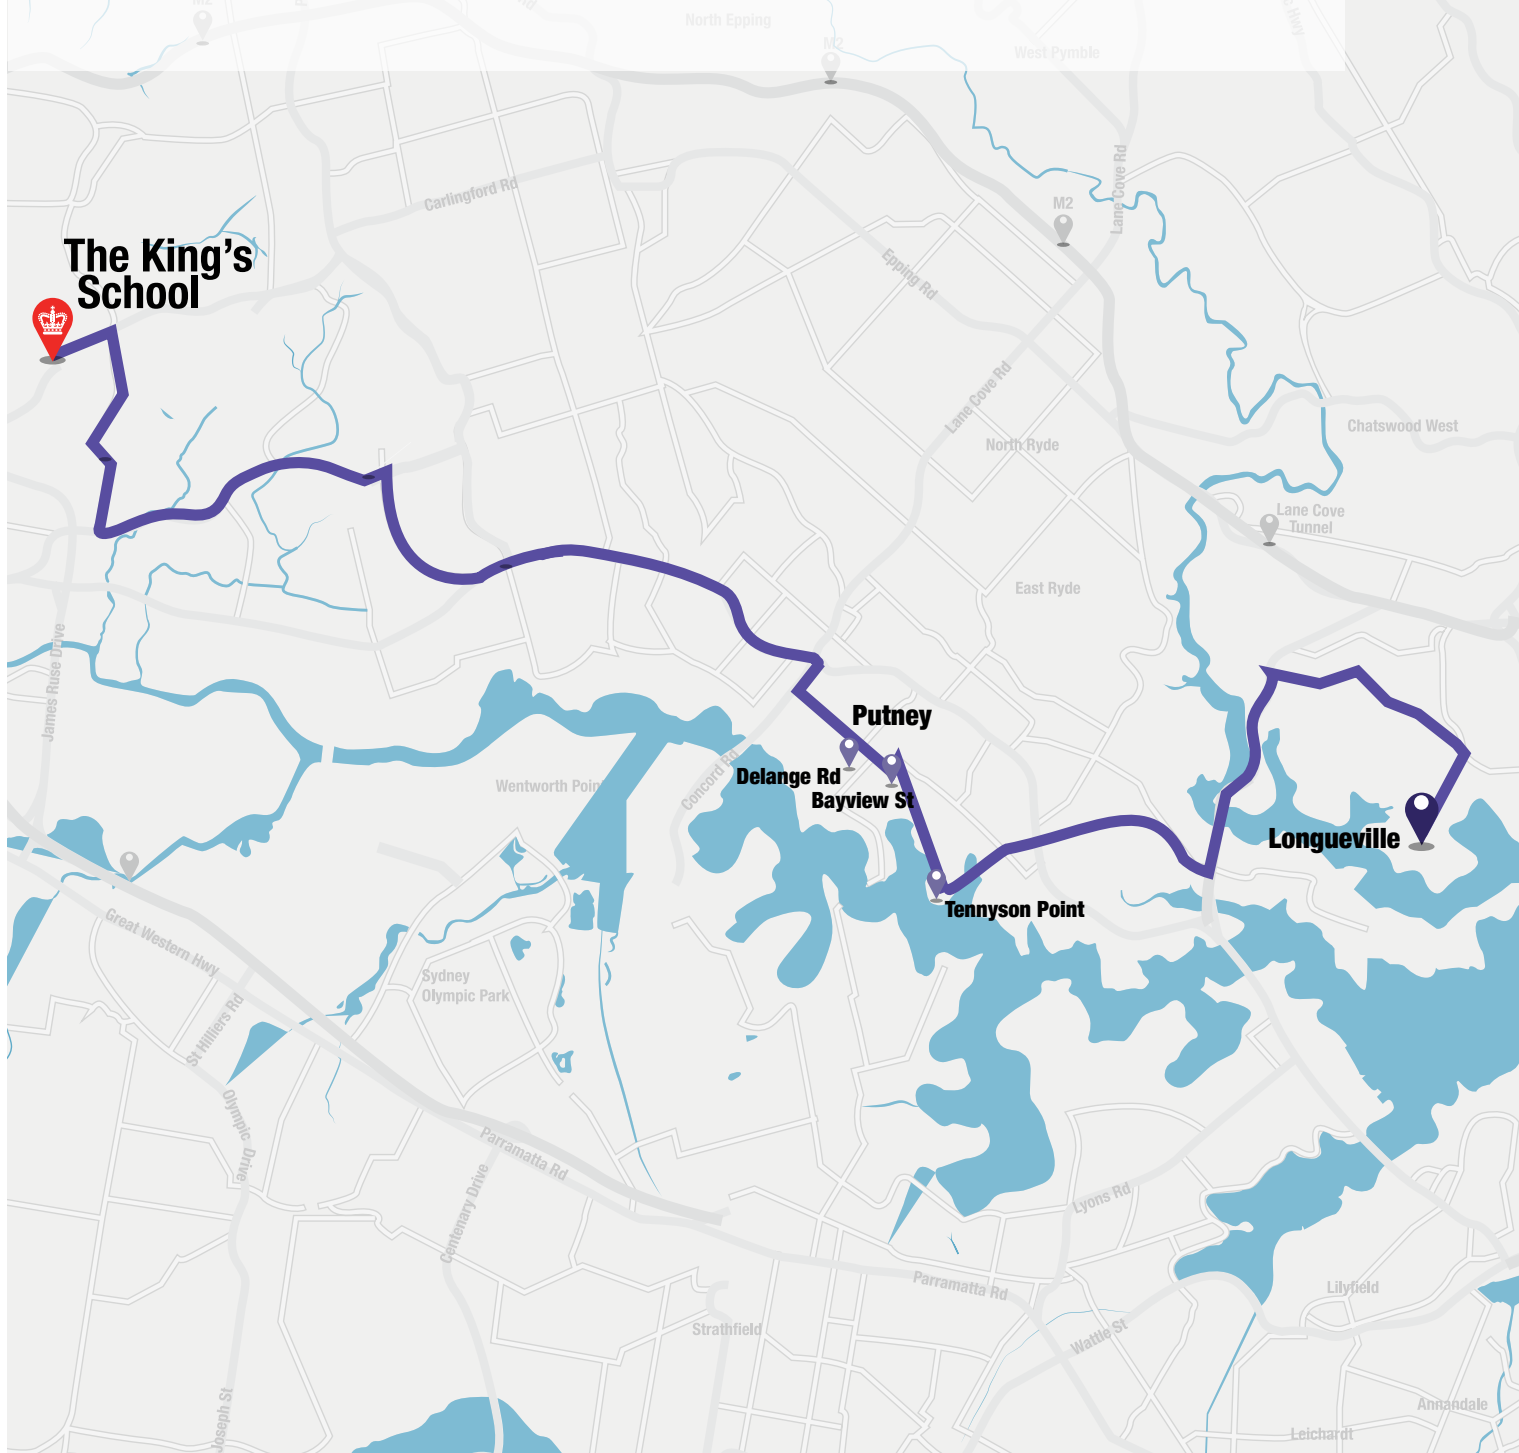

NOW CONNECTING LONGUEVILLE / PUTNEY TO KING'S

**The King's
School**

Putney

**Delange Rd
Bayview St**

Tennyson Point

Longueville

- + Putney
- + Longueville

**THE
KING'S
SCHOOL**

NOW CONNECTING LONGUEVILLE / PUTNEY TO KING'S

About this service

The schedule of services displayed below are approximate and dependent on the traffic conditions. Students should ensure they are at their preferred pick-up location at least five minutes prior to the scheduled departure time.

Stop	Location	AM
1	Bus Stop near Kingsford Smith Oval on Stuart St, Lane Cove	7.21
2	Bus Stop on Kenneth St just before Northwood Rd, Lane Cove	7.23
3	Bus Stop on Tambourine Bay Rd and River Rd West, Longueville	7.27
4	Penrose Street, before Best St, Longueville	7.29
5	Bus Stop in Morrison Rd after Ross St Gladesville	7.35
6	Bus Stop in Morrison Rd just after Tennyson Rd	7.36
7	Bus Stop in Morrison Rd near Bayview St	7.39
8	Bus Stop in Morrison Rd near Delange Rd	7.41
9	The King's School, Senior School	8.05
10	The King's School, Preparatory School	8.10

Stop	Location	PM
1	The King's School, Preparatory School	3.20 and 5.20*
2	The King's School, Senior School	3.30 and 5.30*
3	Bus Stop in Morrison Rd near Delange Rd	3.58 and 5.58*
4	Bus Stop in Morrison Rd near Bayview St	4.00 and 6.00*
5	Bus Stop in Morrison Rd just before Tennyson Rd	4.02 and 6.02*
6	Bus Stop in Morrison Rd after Western Crescent Gladesville	4.03 and 6.03*
7	Bus Stop River Rd West, Longueville after Tambourine Bay Rd	4.10 and 6.10*
8	Bus Stop on Cnr of Kenneth St and Northwood Rd, Lane Cove	4.16 and 6.16*
9	Bus Stop near Kingsford Smith Oval on Stuart St, Lane Cove	4.18 and 6.18*