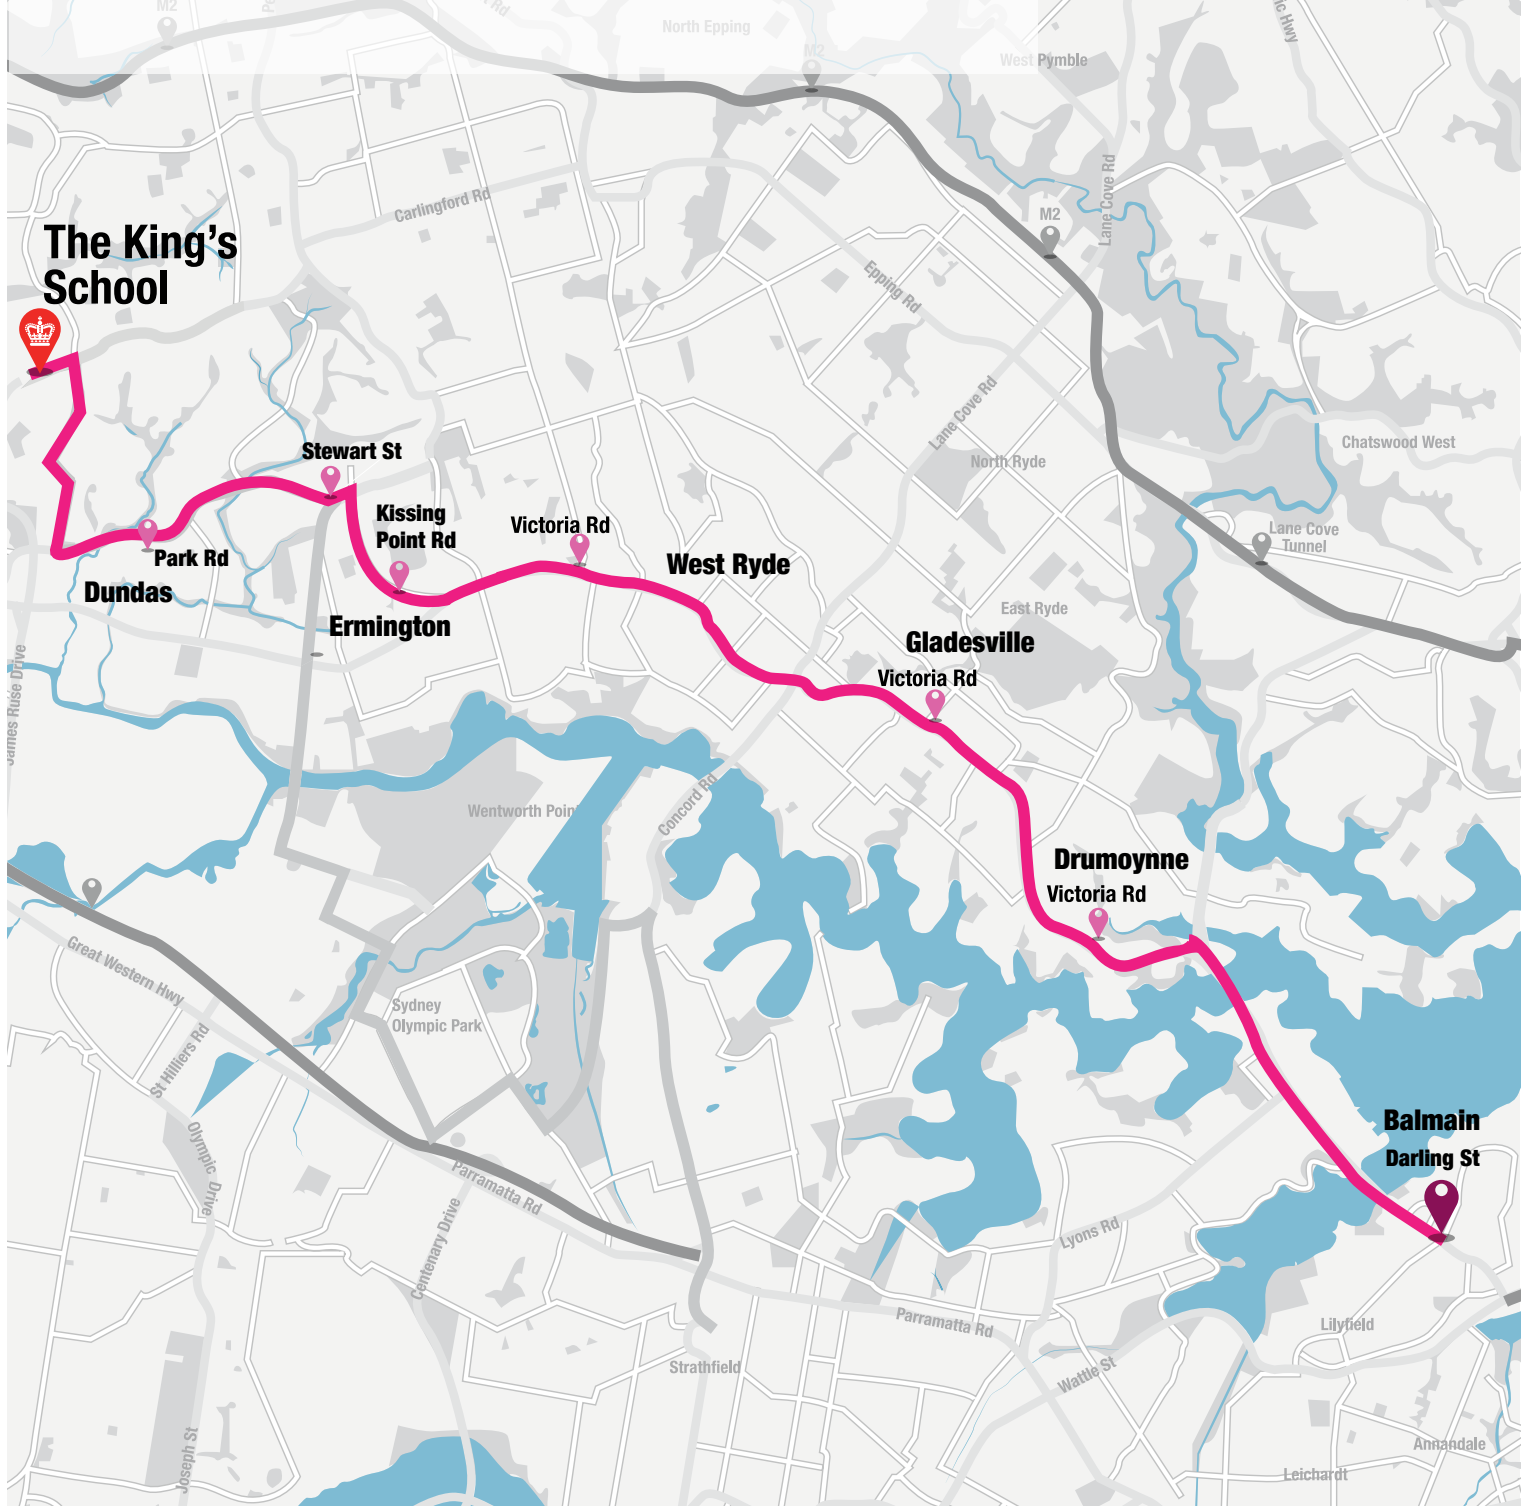

# NOW CONNECTING BALMAIN TO KING'S

- + Balmain
- + Drummoyne
- + Gladesville
- + West Ryde
- + Ermington
- + Dundas

THE  
KING'S  
SCHOOL

# NOW CONNECTING BALMAIN TO KING'S

## About this service

The schedule of services displayed below are approximate and dependent on the traffic conditions. Students should ensure they are at their preferred pick-up location at least five minutes prior to the scheduled departure time.

Stop	Location	AM	PM
1	Bus Stop at Wellington St at the back of Rozelle Public School, opposite Kennards Hire at the bus zone, Balmain	7.20	4.15 and 6.15*
2	Bus Stop on left just after Lyons Rd, Drummoyne	7.25	4.10 and 6.10*
3	Bus Stop after Huntleys Point Rd, Gladesville Park	7.30	4.08 and 6.08*
4	Stop at Gladesville Shops, just before Linley St, Gladesville	7.32	4.05 and 6.05*
5	Bus Stop at Ryde Aquatic Centre, Cnr Victoria Rd and Weaver St, Gladesville	7.35	4.00 and 6.00*
6	Bus Stop at Metro Inn Motel, Cnr Bowden and St Victoria Rd, West Ryde	7.40	3.57 and 5.57*
7	Bus Stop outside Shell Service Station on Victoria Rd, West Ryde	7.42	3.55 and 5.55*
8	Bus Stop outside Blue Star Service Station on Kissing Point Rd, Ermington	7.50	3.52 and 5.52*
9	Bus Stop opposite Army Barracks, just before Stewart St, Ermington	7.55	3.50 and 5.50*
10	Bus Stop on Cnr Kissing Point Rd and Park Rd, Dundas	7.57	3.45 and 5.45*
11	The King's School, Senior School	8.05	3.30 and 5.30*
12	The King's School, Preparatory School	8.10	3.20 and 5.20*