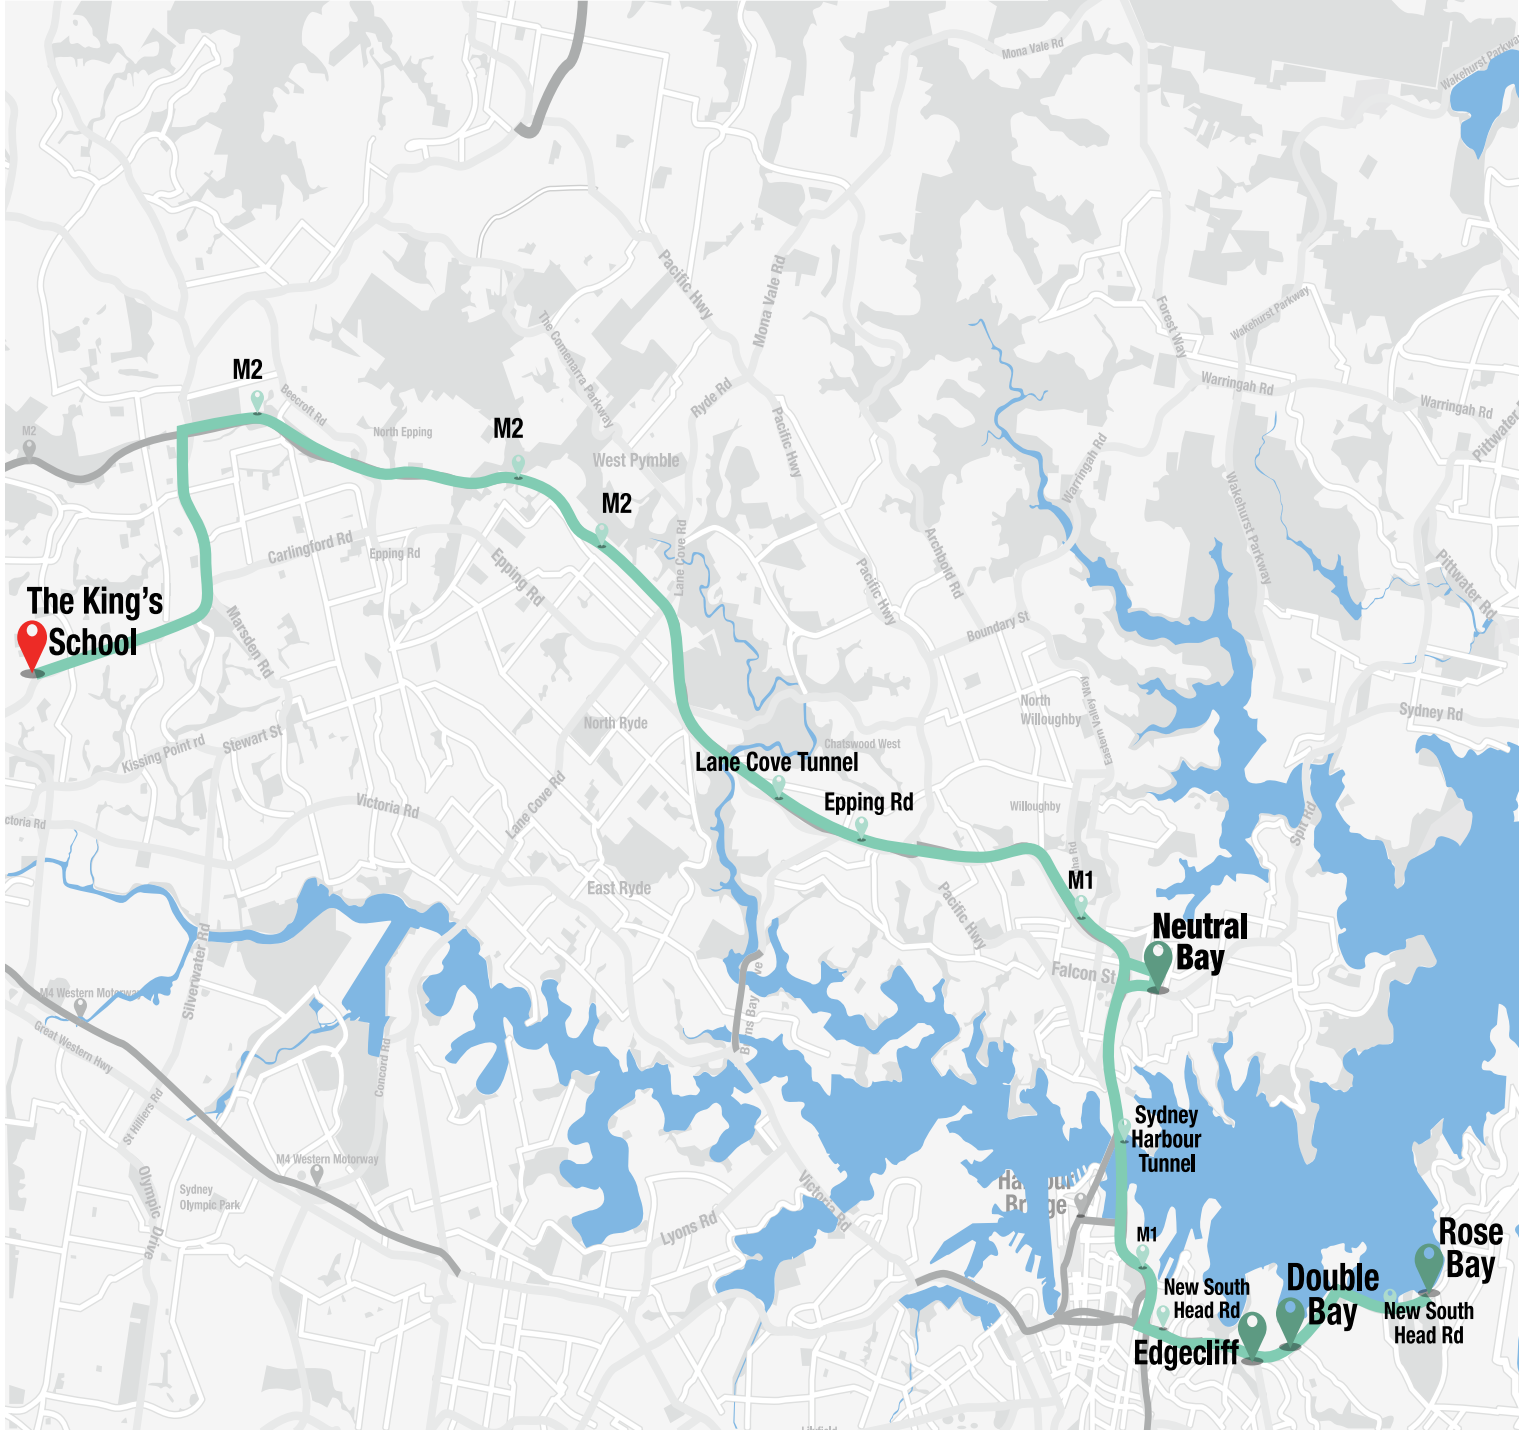

NOW CONNECTING ROSE BAY TO KING'S

- + Rose Bay
- + Double Bay
- + Edgecliff
- + Neutral Bay

THE
KING'S
SCHOOL

NOW CONNECTING ROSE BAY TO KING'S

Please note that the listed scheduled times of services are approximate and are dependent on traffic conditions. Students should ensure that they are at bus stops a minimum of five minutes before the scheduled departure times.

A bus service operates to The King's School every Sunday evening during the school term with pick up points as detailed in the schedule below.

The cost for this service is **\$26** per trip and will be charged to your school account at the end of the term.

STOP	LOCATION	AM	PM
1	Departs Lyne Park, Rose Bay	-	6.30pm
2	Pickup Middle of shops, New South Head Rd, Double Bay	-	6.33pm
3	Pickup outside Edgecliff Shopping Centre, Edgecliff	-	6.35pm
4	Pickup outside Big Bear Shopping Centre, Military Rd, Neutral Bay	-	6.45pm
5	The King's School Senior School turning circle	-	7.20pm