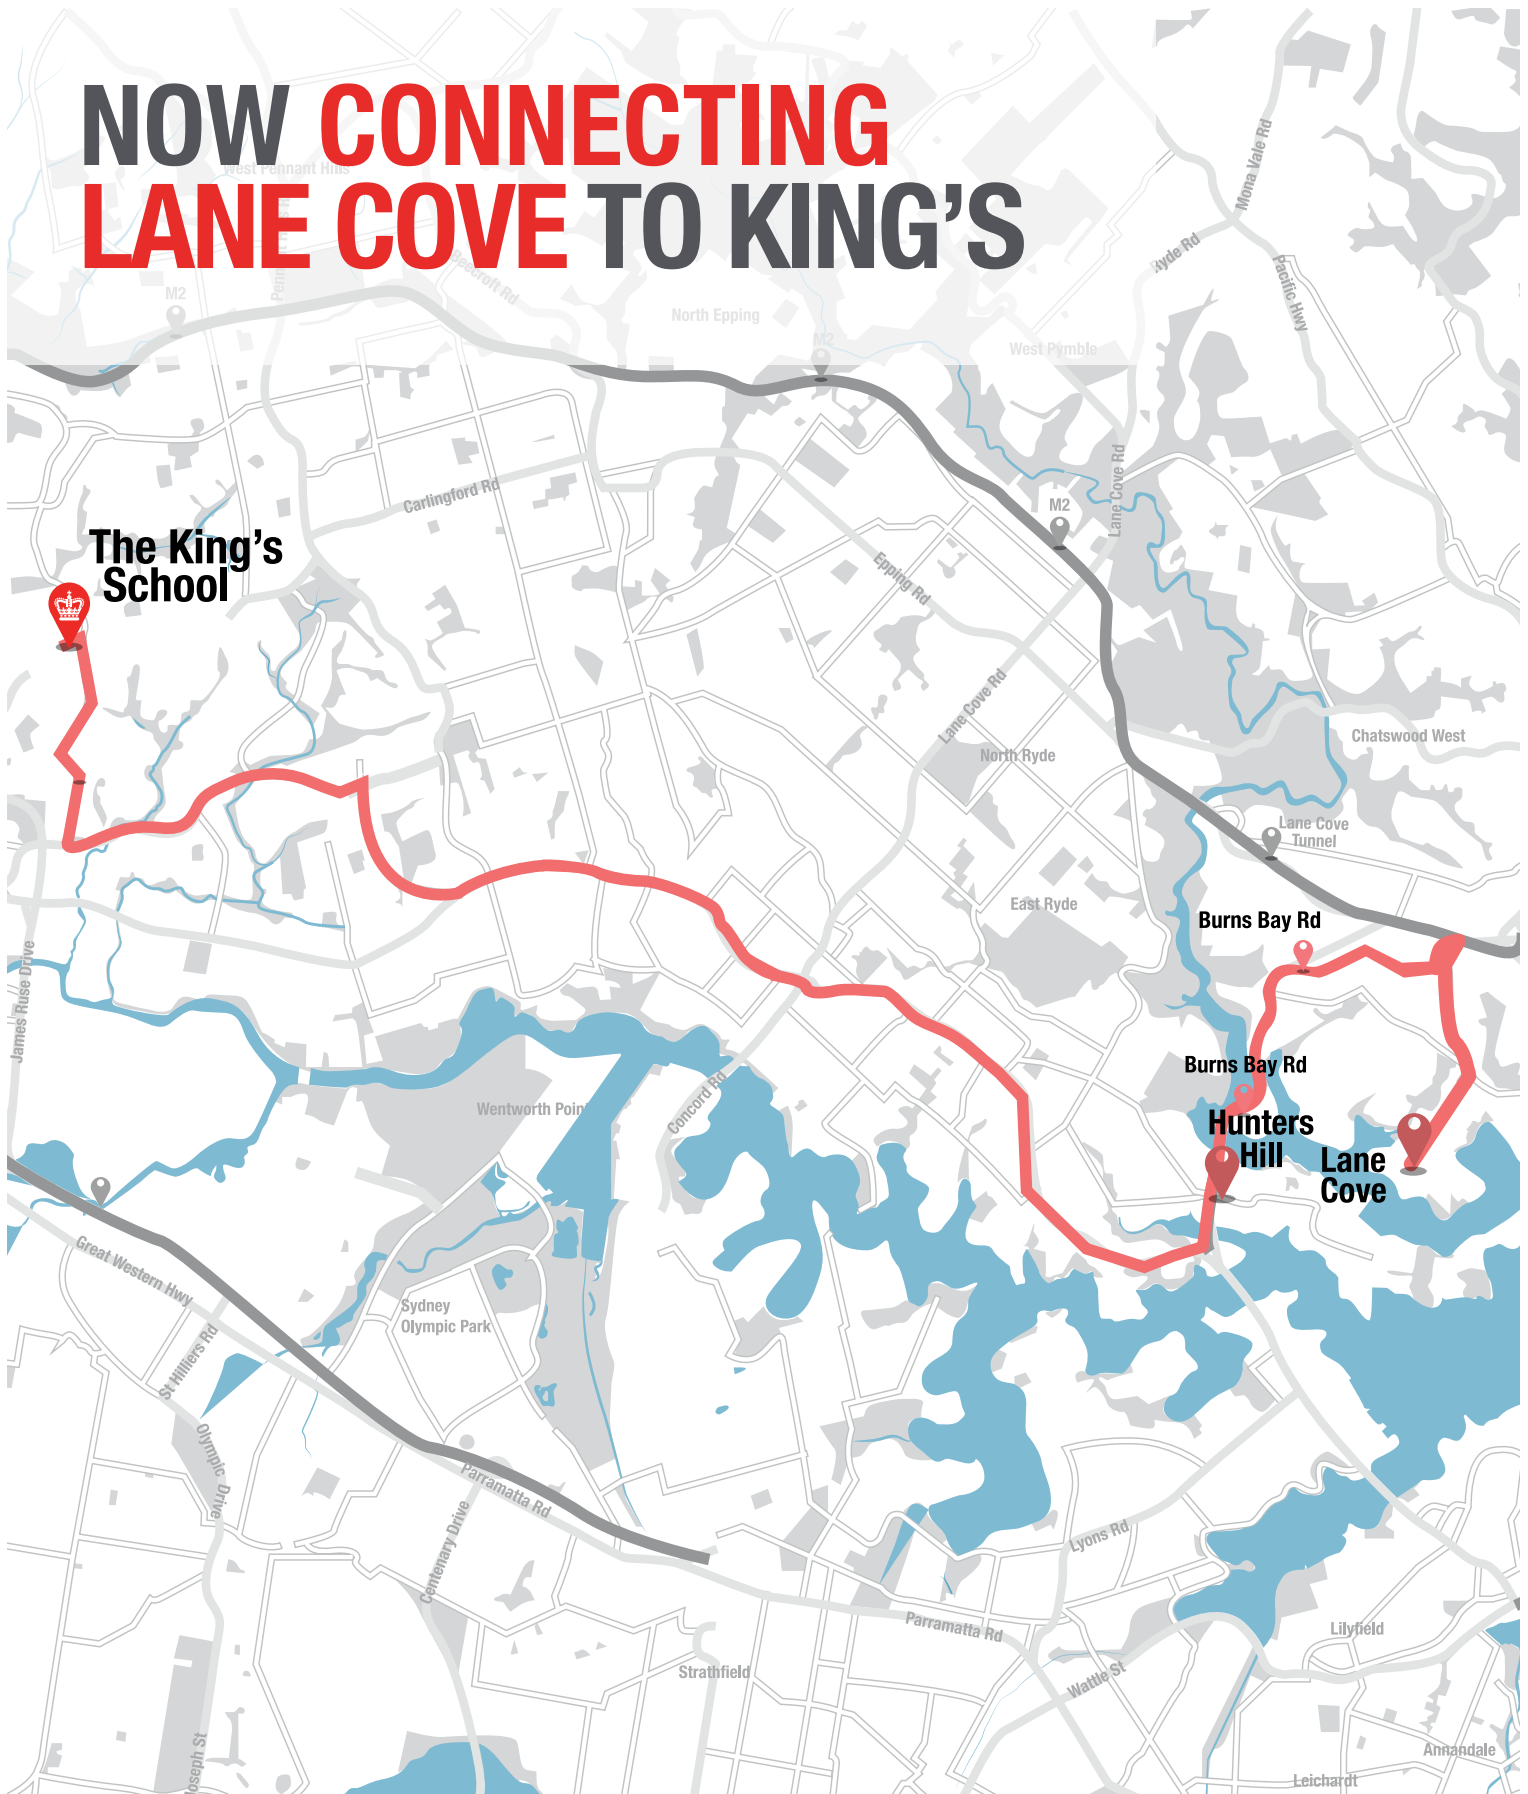

# NOW CONNECTING LANE COVE TO KING'S

- + Lane Cove
- + Longueville

THE  
KING'S  
SCHOOL

# NOW CONNECTING LANE COVE TO KING'S

Stop	Location	AM
1	St Vincents Rd, Greenwich (near River Road, outside Greenwich Hospital)	7.16
2	Bus Stop near Kingsford Smith Oval on Stuart St, Lane Cove	7.21
3	Bus Stop on Cnr of Kenneth St and Northwood Rd, Lane Cove	7.23
4	Bus Stop on Tambourine Bay Rd and River Rd West, Longueville	7.27
5	The King's School, Senior School	8.05
6	The King's School, Preparatory School	8.10

Stop	Location	PM
1	The King's School, Preparatory School	3.20 and 5.20*
2	The King's School, Senior School	3.30 and 5.30*
3	Bus Stop on Epping Rd, just before Longueville Rd	4.00 and 6.00*
4	Bus Stop on Burns Bay Rd outside Coles	4.05 and 6.05*
5	Bus Stop on Tambourine Bay Rd and River Rd West, Longueville	4.10 and 6.10*
6	Bus Stop near Kingsford Smith Oval on Stuart St, Lane Cove	4.14 and 6.14*
7	Bus Stop on Cnr of Kenneth St and Northwood Rd, Lane Cove	4.16 and 6.16*
8	Bus Stop on River Road, Greenwich (just before St Vincents Rd)	4.21 and 6.21*