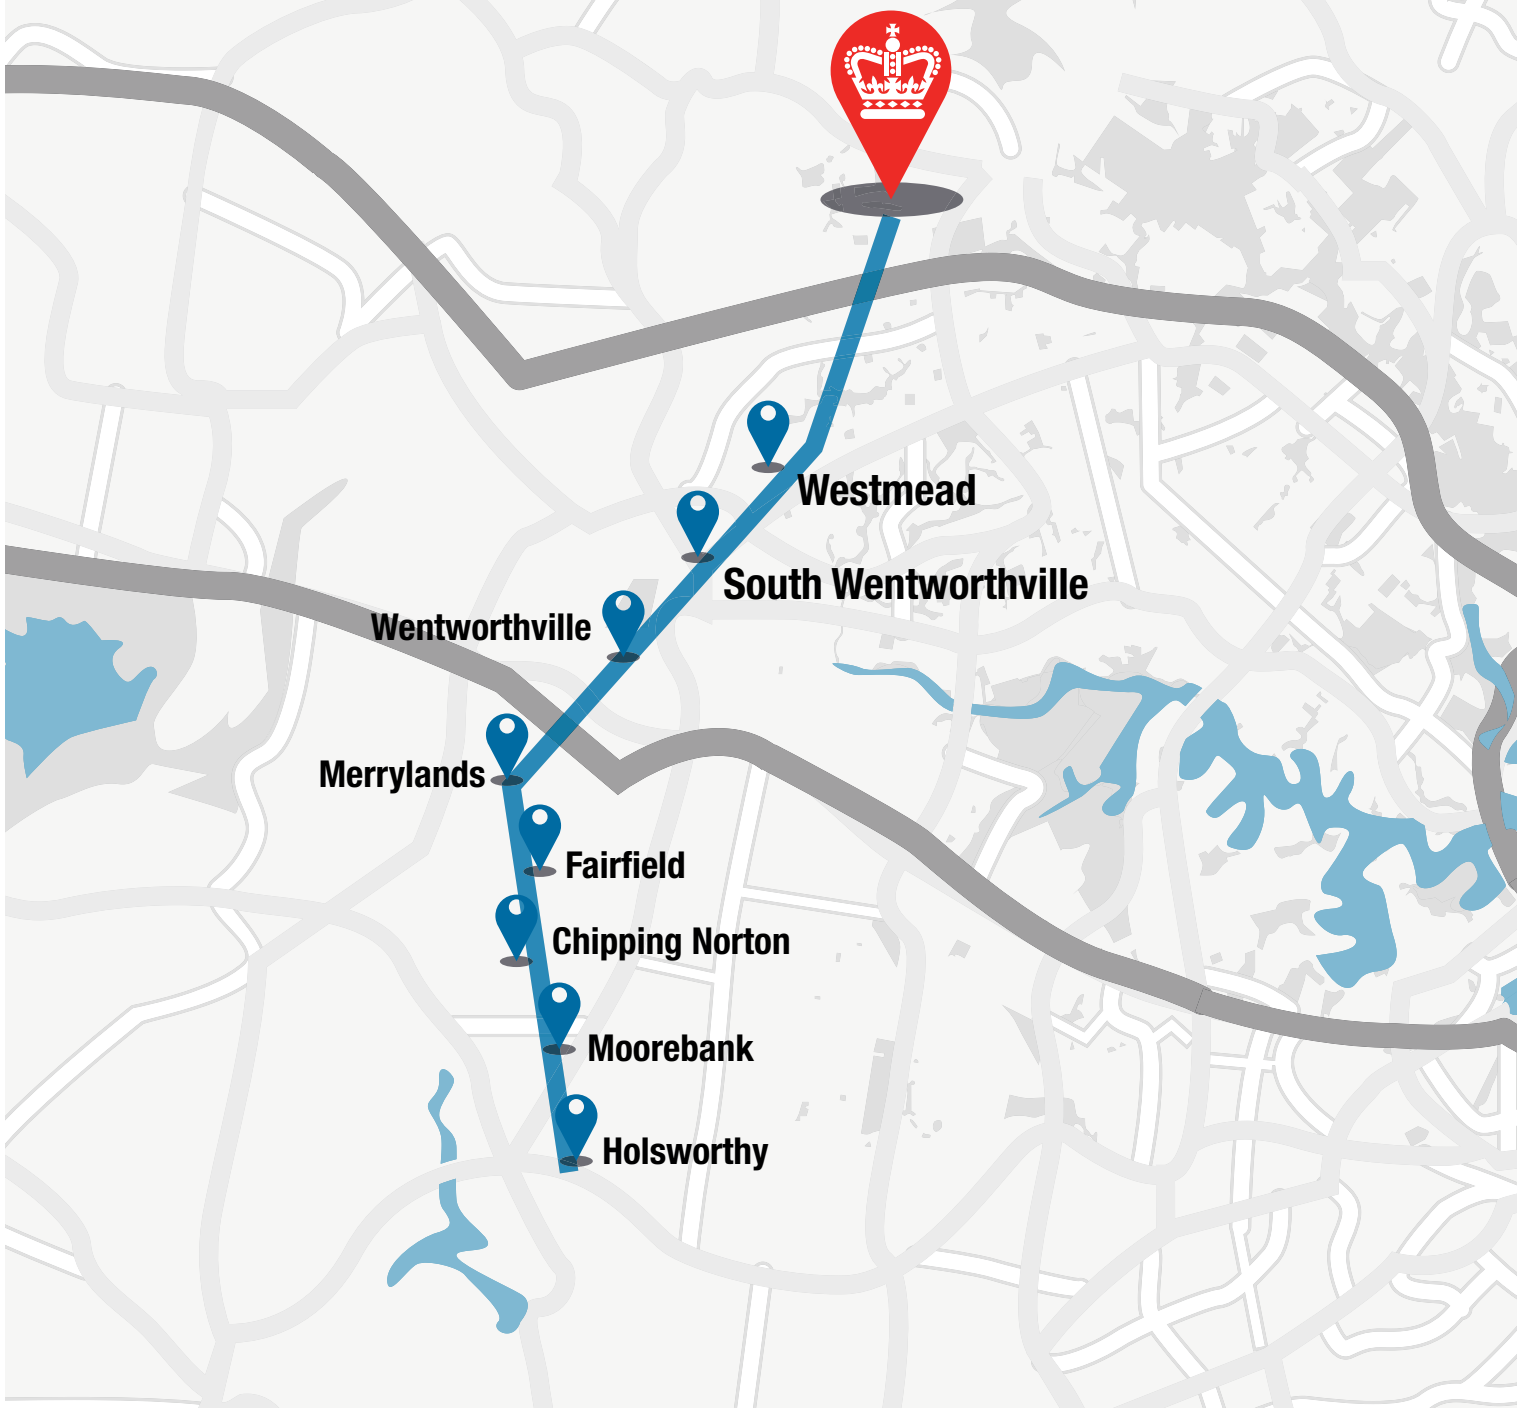

NOW CONNECTING HOLSWORTHY TO KING'S

- + Holsworthy
- + Moorebank
- + Merrylands
- + Wentworthville
- + Northmead

THE
KING'S
SCHOOL

NOW CONNECTING HOLSWORTHY TO KING'S

About this service

The schedule of services displayed below are approximate and dependent on the traffic conditions. Students should ensure they are at their preferred pick-up location at least five minutes prior to the scheduled departure time.

King's Services Provide

- Pick-up and drop-off at the School turning circle – Prep and Senior campuses
- Fixed timetable and routes enabling families to plan their week
- Fully air-conditioned modern buses
- A regular driver
- Fixed cost per term

STOP	LOCATION	AM	PM MON-THU	PM FRI
1	Bus stop at Heathcote Rd outside St Christopher's Catholic Primary School, Holsworthy	6.45am	6.20pm	4.20pm
2	Pick up at Brickmaker Drive, bus stop near Nuwarra Road	6.50am	6.14pm	4.14pm
3	Cnr Epsom Road and Govenor Macquarie Drive, Chipping Norton	7.00am	6.10pm	4.10pm
4	The Horsley Drive at Douglas Street, Fairfield	7.12am	5.54pm	3.54pm
5	Sherwood Road just after Bristol Street, Merrylands	7.20am	5.46pm	3.46pm
6	Centenary Rd just after Wirrallee Street, South Wentworthville	7.25am	5.45pm	3.45pm
7	Cnr Great Western Highway and Hawkesbury Road – Westmead	7.30am	5.43pm	3.43pm
8	Cnr Great Western Highway just before Houison Street – Westmead	7.32am	5.42pm	3.42pm
9	The King's School, Preparatory School	7.55am	5.20pm	3.20pm
10	The King's School, Senior School	8.00am	5.30pm	3.30pm