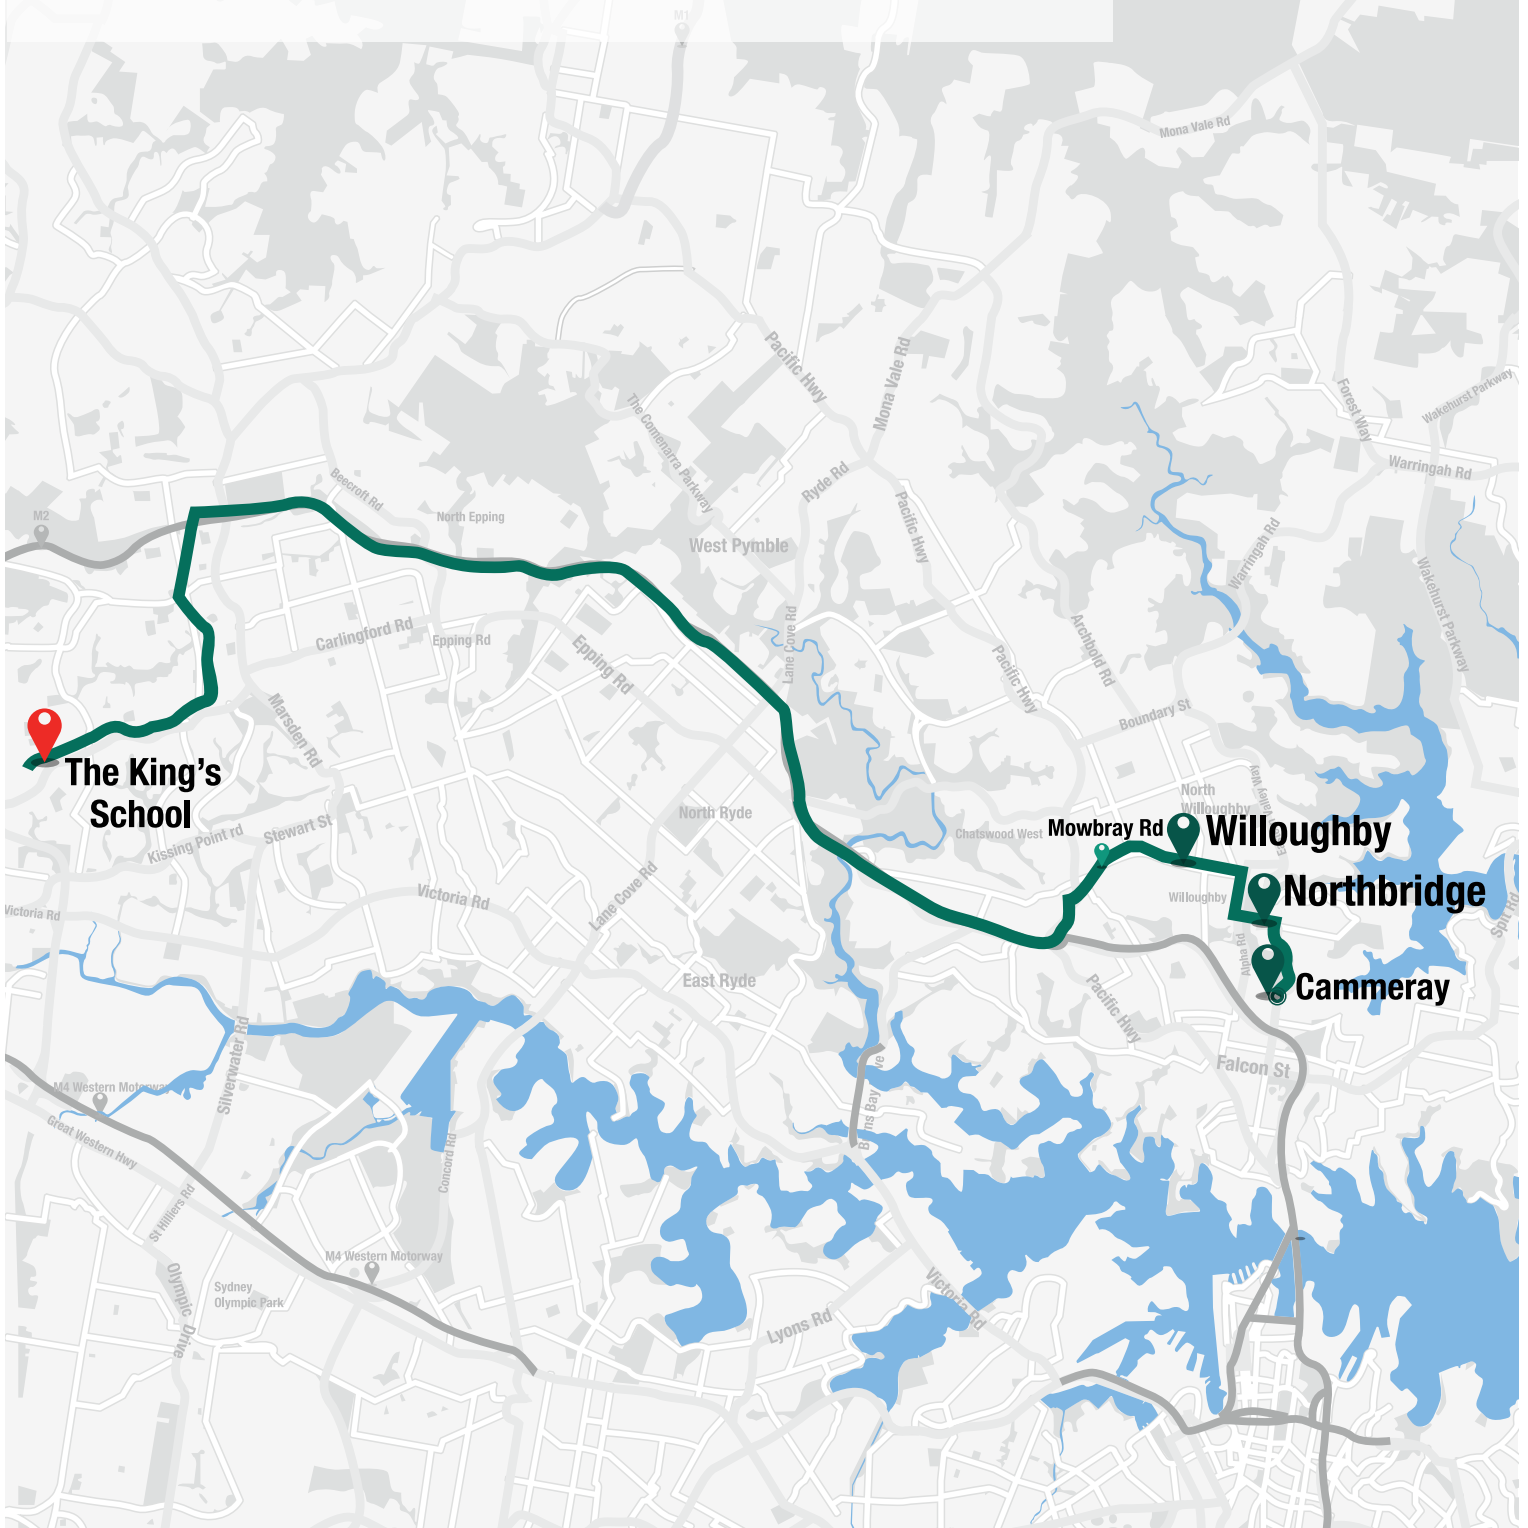

NOW CONNECTING CAMMERAY TO KING'S

- + Cammeray
- + Northbridge
- + Willoughby

THE
KING'S
SCHOOL

NOW CONNECTING CAMMERAY TO KING'S

About this service

The schedule of services displayed below are approximate and dependent on the traffic conditions. Students should ensure they are at their preferred pick-up location at least five minutes prior to the scheduled departure time.

King's Services Provide

- Pick-up and drop-off at the School turning circle – Prep and Senior campuses
- Fixed timetable and routes enabling families to plan their week
- Fully air-conditioned modern buses
- A regular driver
- Fixed cost per term

STOP	LOCATION	AM	PM
1	Bus Stop outside Post Office on Cnr Abbott St and Miller St, Cammeray	7.12	4.16 and 6.15*
2	Bus Stop on Strathallen Ave, near Sailors Bay Rd, Northbridge	-	4.13 and 6.13*
3	Bus Stop on Cnr Sailors Bay Rd and Pyalia St, Northbridge	7.15	4.10 and 6.10*
4	Bus Stop on Cnr Mowbray Rd and High St, Willoughby	7.20	4.05 and 6.05*
5	Bus Stop on Cnr Mowbray Rd and Sydney St, Willoughby	-	4.03 and 6.03*
6	Pacific Hwy first bus stop near Palmer Street	7.28	4.00 and 6.00*
7	The King's School Senior School turning circle	8.05	3.30 and 5.30*
8	The King's School Preparatory School	8.10	3.20 and 5.20*