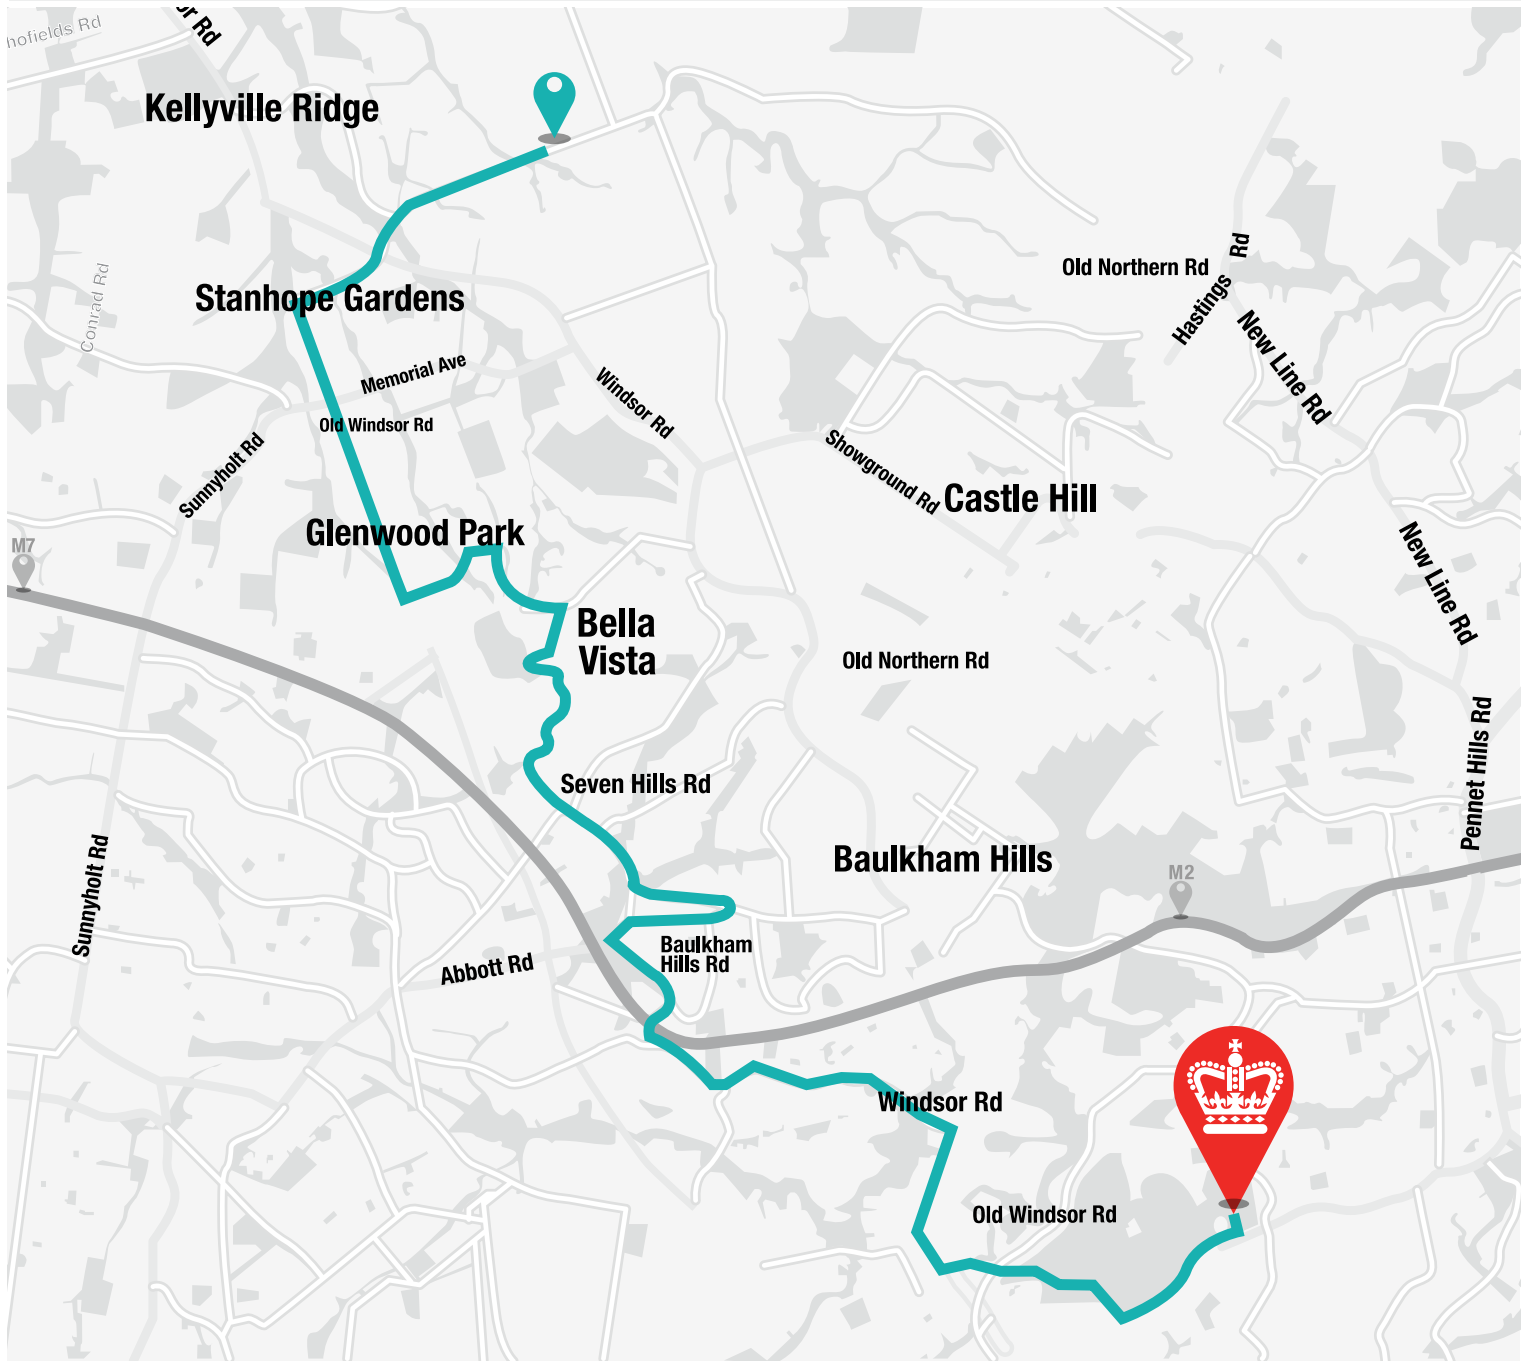

# NOW CONNECTING BELLA VISTA TO KING'S

- + Bella Vista
- + North Kellyville
- + Winston Hills

THE  
KING'S  
SCHOOL

# NOW CONNECTING BELLA VISTA TO KING'S

## About this service

The schedule of services displayed below are approximate and dependent on the traffic conditions. Students should ensure they are at their preferred pick-up location at least five minutes prior to the scheduled departure time.

STOP	LOCATION	AM	PM
1	Bus Stop on Samantha Riley Drive, near Redden Drive (east), Kellyville	7.12	4.23 / 6.23*
2	Bus Stop on Samantha Riley Drive, near Redden Drive (west), Kellyville	7.13	4.22 / 6.22*
3	Bus Stop on Samantha Riley Drive, before River Oak Circuit, Kellyville	7.14	4.21 / 6.21*
4	Bus Stop on Samantha Riley Drive, near Windsor Rd, Kellyville	7.15	4.20 / 6.20*
5	Bus Stop on Windsor Rd, near corner Samantha Riley Drive, Kellyville	7.17	4.18 / 6.18*
6	Edgewater Dr and Bimbagden Place, Bella Vista Waters	7.24	4.11 / 6.11*
7	Edgewater Dr / Northridge Ave	7.26	4.09 / 6.09*
8	Bus Stop on Westwood Way between Norwest Blvd and Linden Way, Bella Vista	7.28	4.07 / 6.07*
9	Outside Shops on Bella Vista Dr, Bella Vista	7.30	4.05 / 6.05*
10	Bingara Cres and Providence Dr, Baulkham Hills	7.31	4.03 / 6.03*
11	Baulkham Hills Rd at Deeside Ave (PM Marina Rd)	7.38	3.58 / 5.58*
12	Winston Hills Shopping Centre, Caroline Chisholm Dr, Winston Hills	7.41	3.55 / 5.55*
13	Cnr Churchill Dr and Wilmont St, Winston Hills	7.45	3.52 / 5.52*
14	Cnr Windsor Rd and Lombard St, Northmead	7.52	3.45 / 5.45*
15	The King's School, Preparatory School	8.02	3.20 / 5.20*
16	The King's School, Senior School	8.05	3.30 / 5.30*