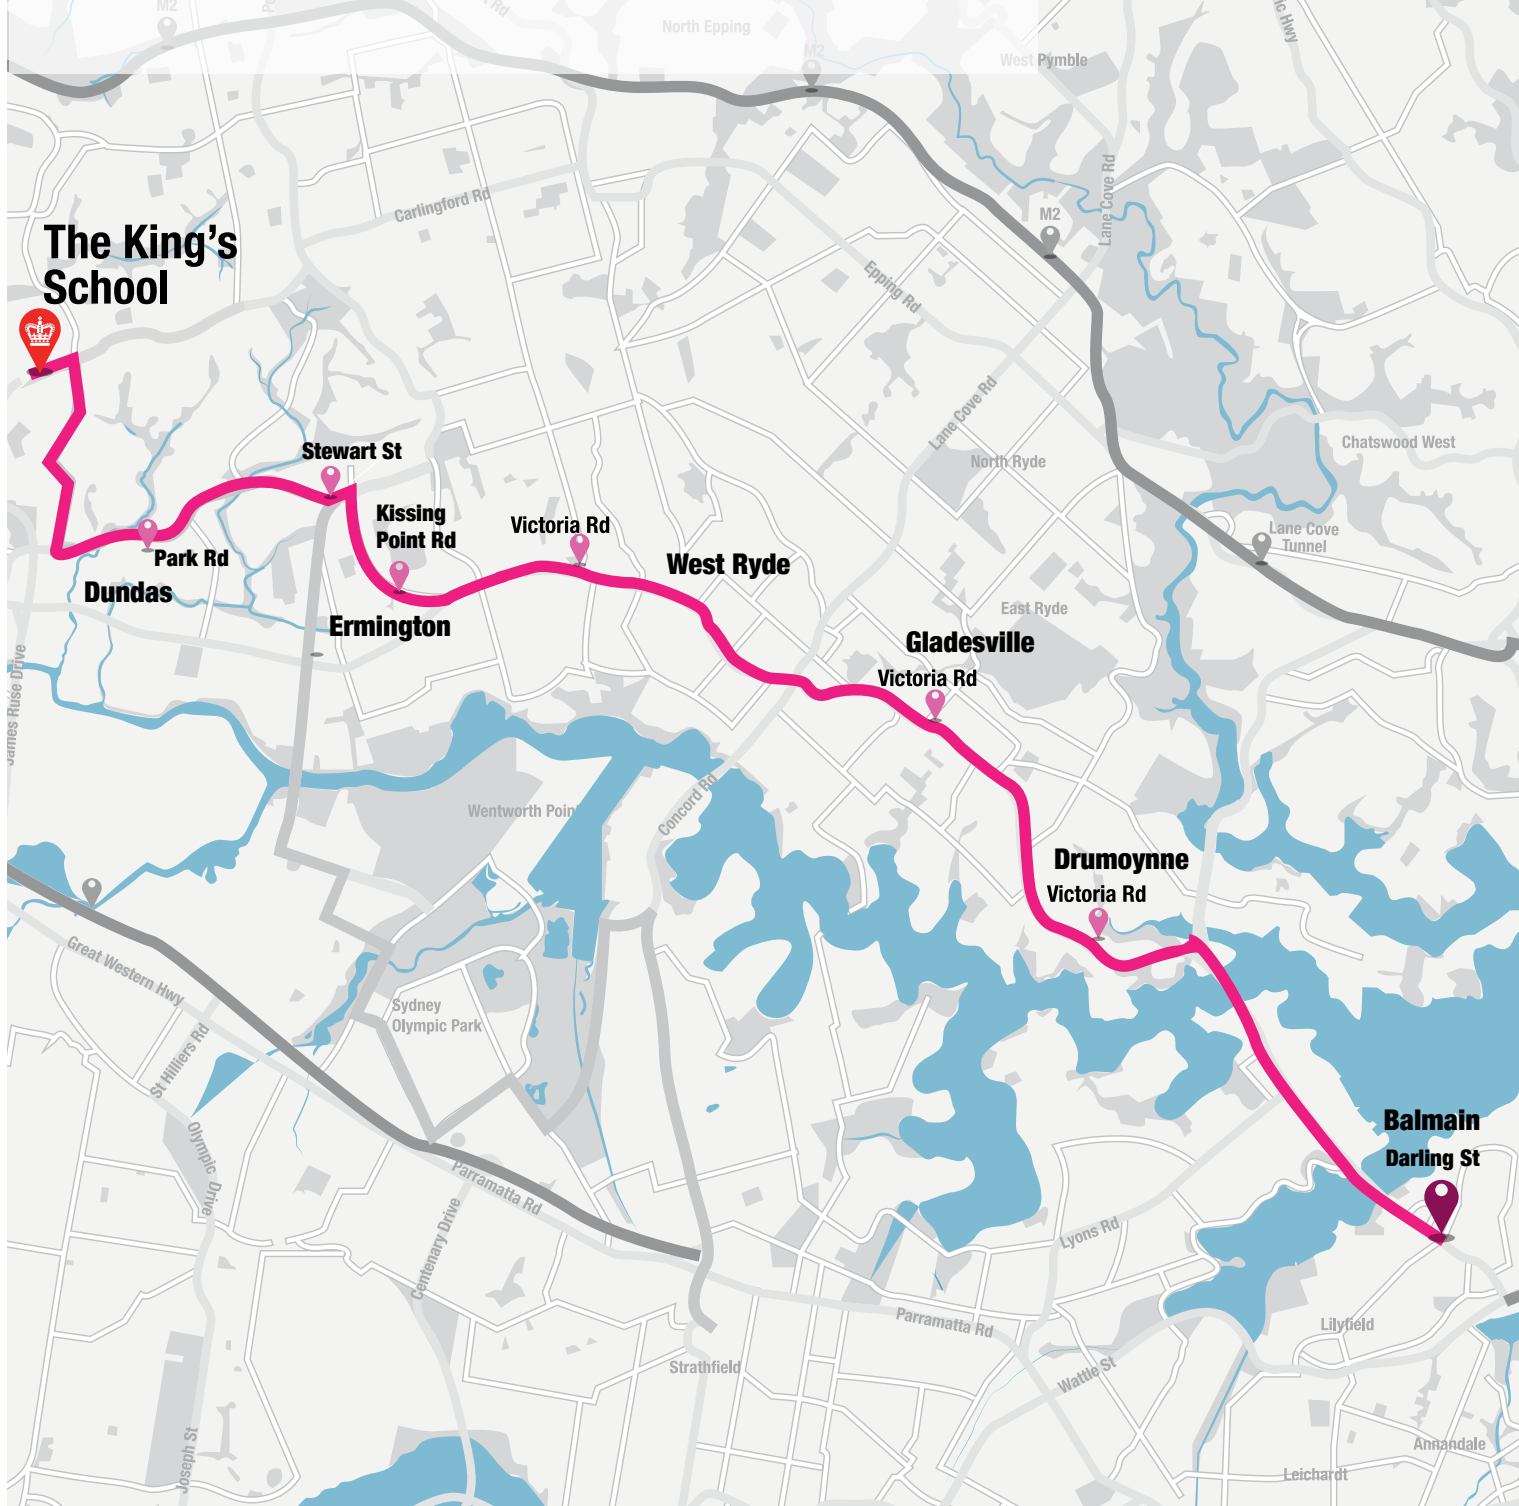

NOW CONNECTING BALMAIN TO KING'S

- + Balmain
- + Drummoyne
- + Gladesville
- + West Ryde
- + Ermington
- + Dundas

THE
KING'S
SCHOOL

NOW CONNECTING BALMAIN TO KING'S

About this service

The schedule of services displayed below are approximate and dependent on the traffic conditions. Students should ensure they are at their preferred pick-up location at least five minutes prior to the scheduled departure time.

King's Services Provide

- Pick-up and drop-off at the School turning circle – Prep and Senior campuses
- Fixed timetable and routes enabling families to plan their week
- Fully air-conditioned modern buses
- A regular driver
- Fixed cost per term

Stop	Location	AM	PM
1	Bus Stop at Wellington St at the back of Rozelle Public School, opposite Kennards Hire at the bus zone, Balmain	7.20	4.15 and 6.15*
2	Bus Stop on left just after Lyons Rd, Drummoyne	7.25	4.10 and 6.10*
3	Bus Stop after Huntleys Point Rd, Gladesville Park	7.30	4.08 and 6.08*
4	Stop at Gladesville Shops, just before Linley St, Gladesville	7.32	4.05 and 6.05*
5	Bus Stop at Ryde Aquatic Centre, Cnr Victoria Rd and Weaver St, Gladesville	7.35	4.00 and 6.00*
6	Bus Stop at Metro Inn Motel, Cnr Bowden and St Victoria Rd, West Ryde	7.40	3.57 and 5.57*
7	Bus Stop outside Shell Service Station on Victoria Rd, West Ryde	7.42	3.55 and 5.55*
8	Bus Stop outside Blue Star Service Station on Kissing Point Rd, Ermington	7.50	3.52 and 5.52*
9	Bus Stop opposite Army Barracks, just before Stewart St, Ermington	7.55	3.50 and 5.50*
10	Bus Stop on Cnr Kissing Point Rd and Park Rd, Dundas	7.57	3.45 and 5.45*
11	The King's School, Senior School	8.05	3.30 and 5.30*
12	The King's School, Preparatory School	8.10	3.20 and 5.20*