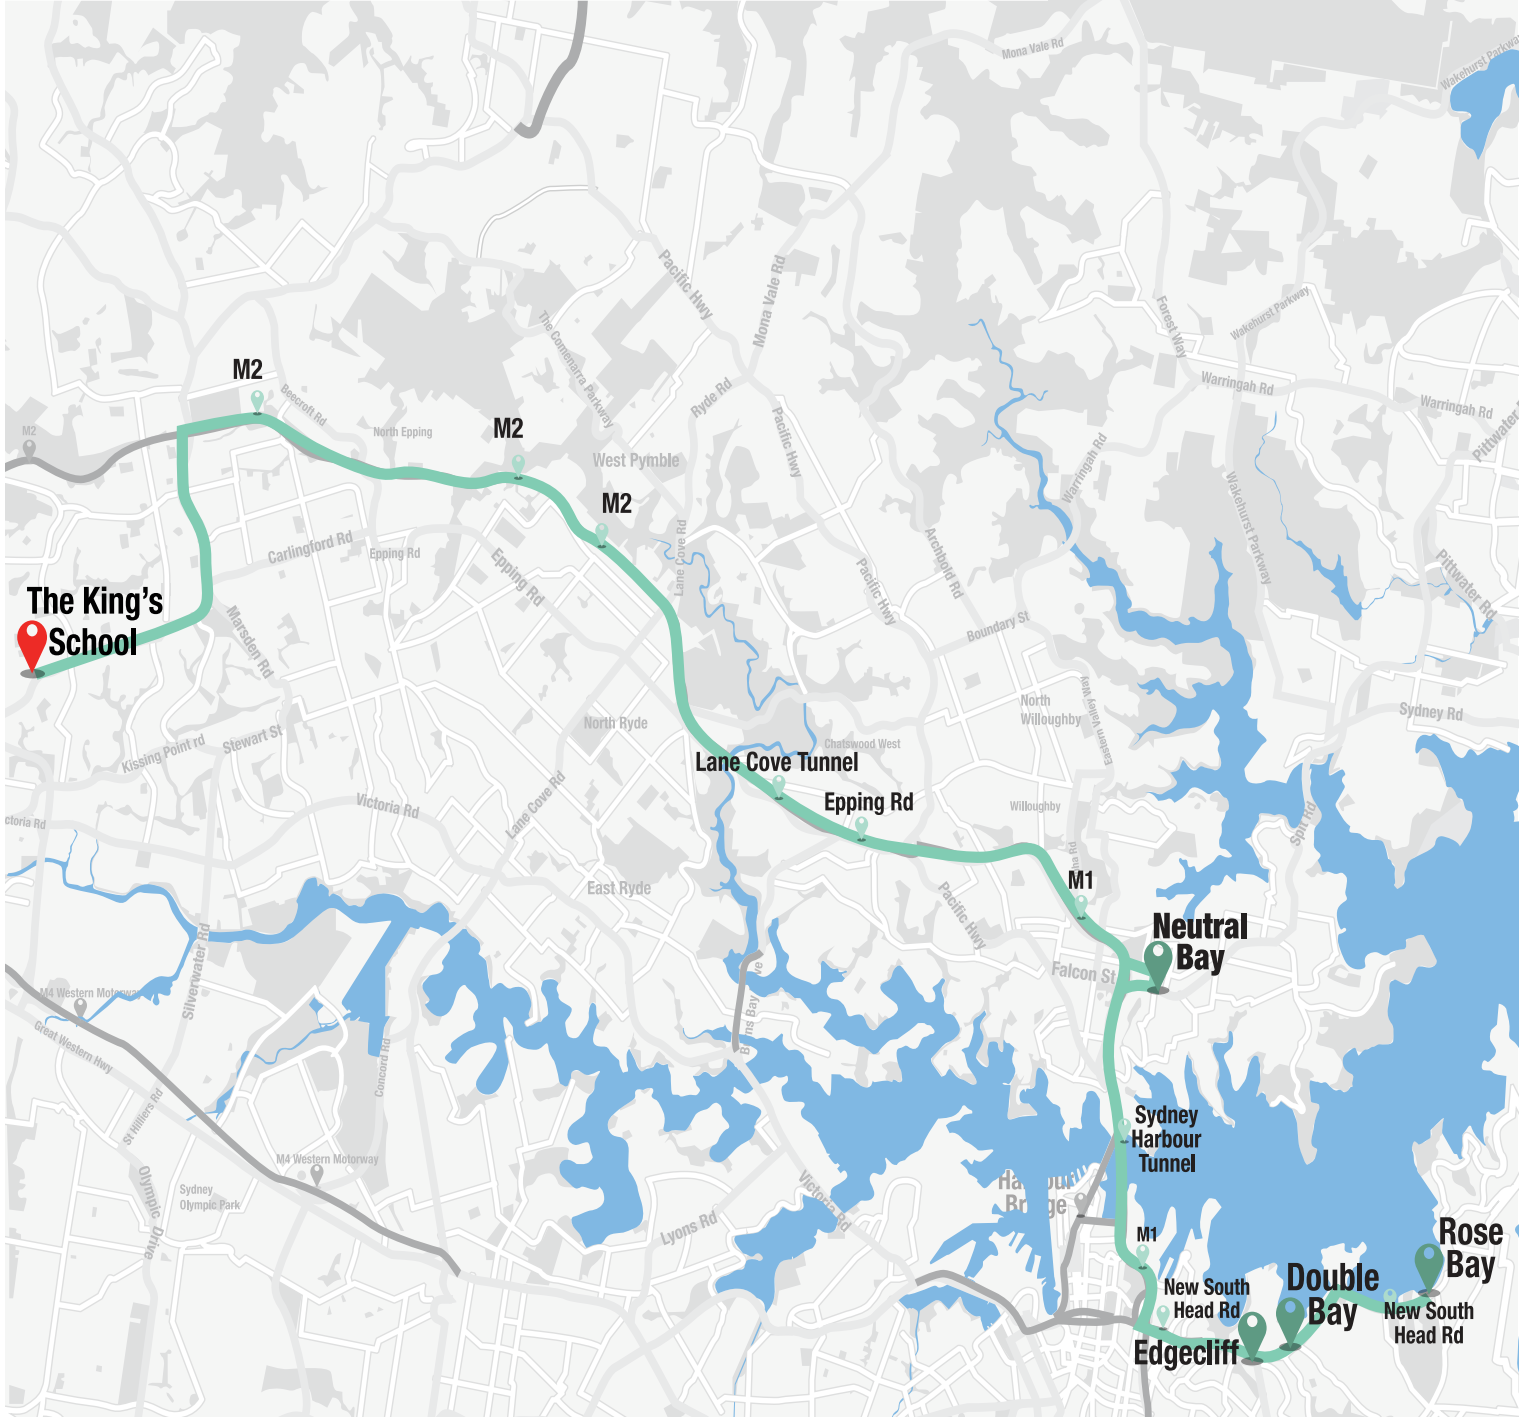

NOW CONNECTING ROSE BAY TO KING'S

 **The King's School**

 **Neutral Bay**

 **Rose Bay**

 **Double Bay**

 **Edgecliff**

- + Rose Bay
- + Double Bay
- + Edgecliff
- + Neutral Bay

THE KING'S SCHOOL

NOW CONNECTING ROSE BAY TO KING'S

Please note that the listed scheduled times of services are approximate and are dependent on traffic conditions. Students should ensure that they are at bus stops a minimum of five minutes before the scheduled departure times.

A bus service operates to The King's School every Sunday evening during the school term with pick up points as detailed in the schedule below.

The cost for this service is \$25 per trip and will be charged to your school account at the end of the term.

STOP	LOCATION	AM	PM
1	Departs Lyne Park, Rose Bay	-	6.30pm
2	Pickup Middle of shops, New South Head Rd, Double Bay	-	6.33pm
3	Pickup outside Edgecliff Shopping Centre, Edgecliff	-	6.35pm
4	Pickup outside Big Bear Shopping Centre, Military Rd, Neutral Bay	-	6.45pm
5	The King's School Senior School turning circle	-	7.20pm