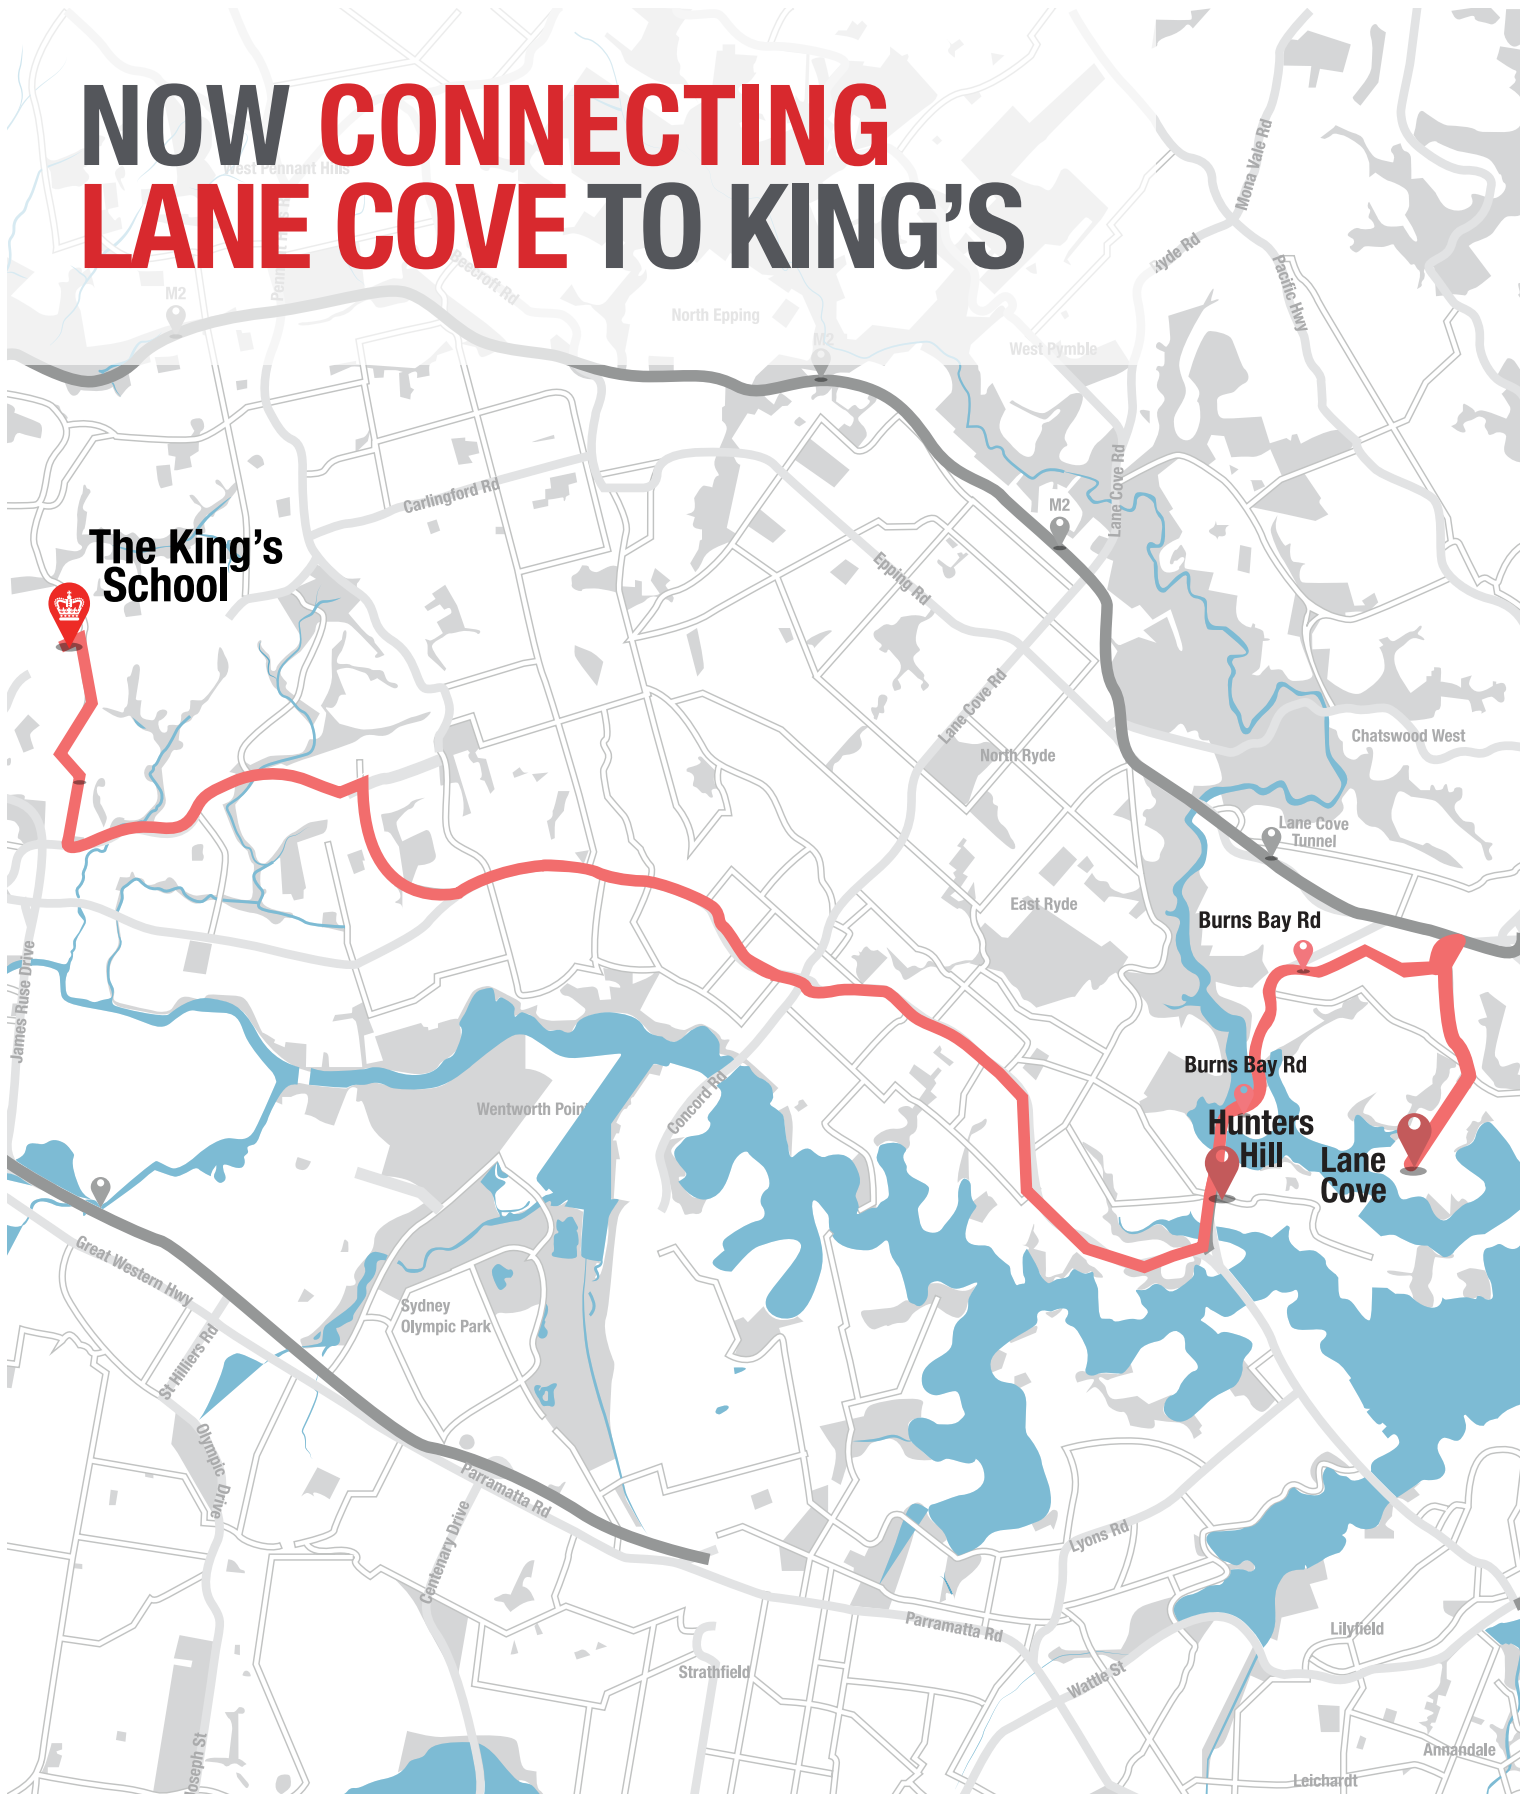

NOW CONNECTING LANE COVE TO KING'S

- + Lane Cove
- + Longueville

THE
KING'S
SCHOOL

NOW CONNECTING LANE COVE TO KING'S

About this service

The schedule of services displayed below are approximate and dependent on the traffic conditions. Students should ensure they are at their preferred pick-up location at least five minutes prior to the scheduled departure time.

King's Services Provide

- Pick-up and drop-off at the School turning circle – Prep and Senior campuses
- Fixed timetable and routes enabling families to plan their week
- Fully air-conditioned modern buses
- A regular driver
- Fixed cost per term

Stop	Location	AM
1	St Vincents Rd, Greenwich (near River Road, outside Greenwich Hospital)	7.16
2	Bus Stop near Kingsford Smith Oval on Stuart St, Lane Cove	7.21
3	Bus Stop on Cnr of Kenneth St and Northwood Rd, Lane Cove	7.23
4	Bus Stop on Tambourine Bay Rd and River Rd West, Longueville	7.27
5	The King's School, Senior School	8.05
6	The King's School, Preparatory School	8.10

Stop	Location	PM
1	The King's School, Preparatory School	3.20 and 5.20*
2	The King's School, Senior School	3.30 and 5.30*
3	Bus Stop on Epping Rd, just before Longueville Rd	4.00 and 6.00*
4	Bus Stop on Burns Bay Rd outside Coles	4.05 and 6.05*
5	Bus Stop on Tambourine Bay Rd and River Rd West, Longueville	4.10 and 6.10*
6	Bus Stop near Kingsford Smith Oval on Stuart St, Lane Cove	4.14 and 6.14*
7	Bus Stop on Cnr of Kenneth St and Northwood Rd, Lane Cove	4.16 and 6.16*
8	Bus Stop on River Road, Greenwich (just before St Vincents Rd)	4.21 and 6.21*