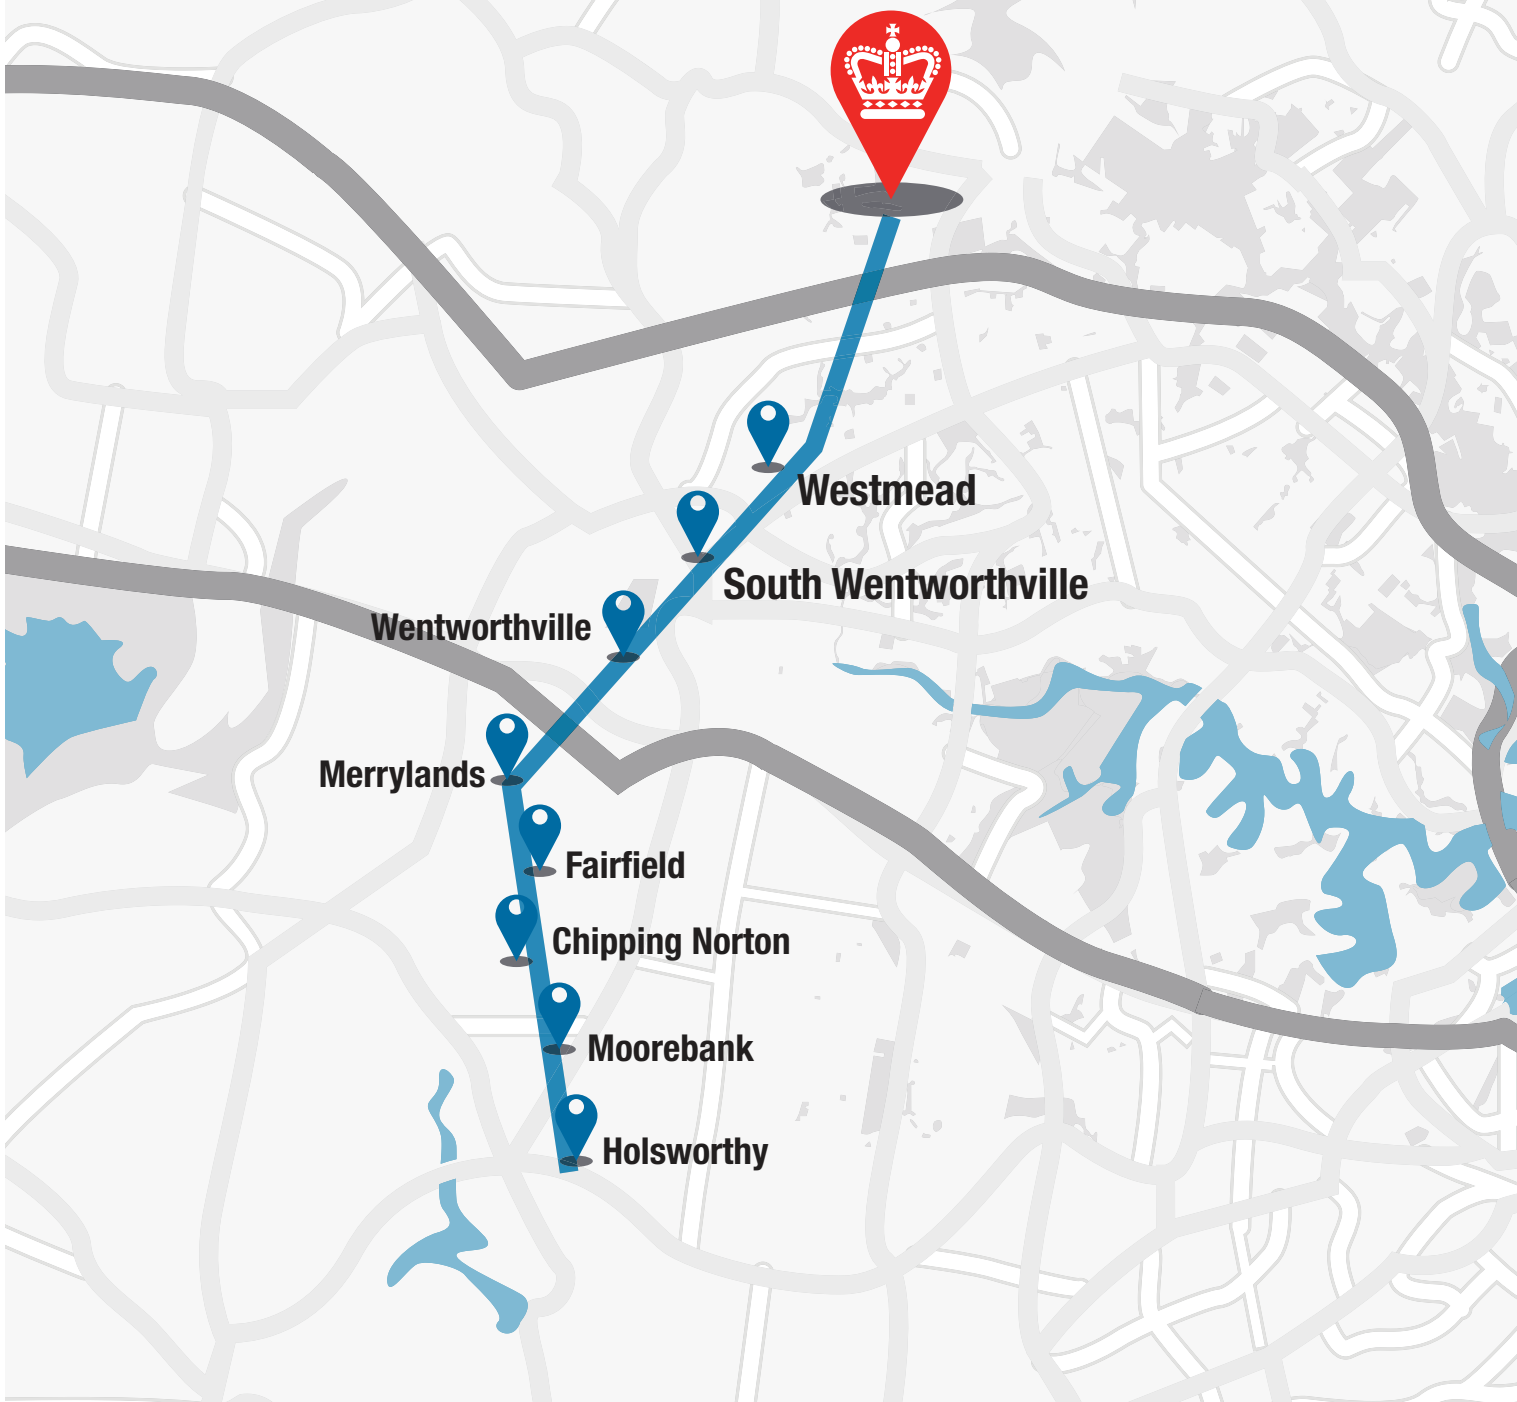

# NOW CONNECTING HOLSWORTHY TO KING'S

- + Holsworthy
- + Moorebank
- + Merrylands
- + Wentworthville
- + Northmead

# NOW CONNECTING HOLSWORTHY TO KING'S

## About this service

The schedule of services displayed below are approximate and dependent on the traffic conditions. Students should ensure they are at their preferred pick-up location at least five minutes prior to the scheduled departure time.

STOP	LOCATION	AM	PM MON-THU	PM FRI
1	Bus stop at Heathcote Rd outside St Christopher's Catholic Primary School, Holsworthy	6.45am	6.20pm	4.20pm
2	Pick up at Brickmaker Drive, bus stop near Nuwarra Road	6.50am	6.14pm	4.14pm
3	Cnr Epsom Road and Govenor Macquarie Drive, Chipping Norton	7.00am	6.10pm	4.10pm
4	The Horsley Drive at Douglas Street, Fairfield	7.12am	5.54pm	3.54pm
5	Sherwood Road just after Bristol Street, Merrylands	7.20am	5.46pm	3.46pm
6	Centenary Rd just after Wirrallee Street, South Wentworthville	7.25am	5.45pm	3.45pm
7	Cnr Great Western Highway and Hawkesbury Road – Westmead	7.30am	5.43pm	3.43pm
8	Cnr Great Western Highway just before Houison Street – Westmead	7.32am	5.42pm	3.42pm
9	The King's School, Preparatory School	7.55am	5.20pm	3.20pm
10	The King's School, Senior School	8.00am	5.30pm	3.30pm