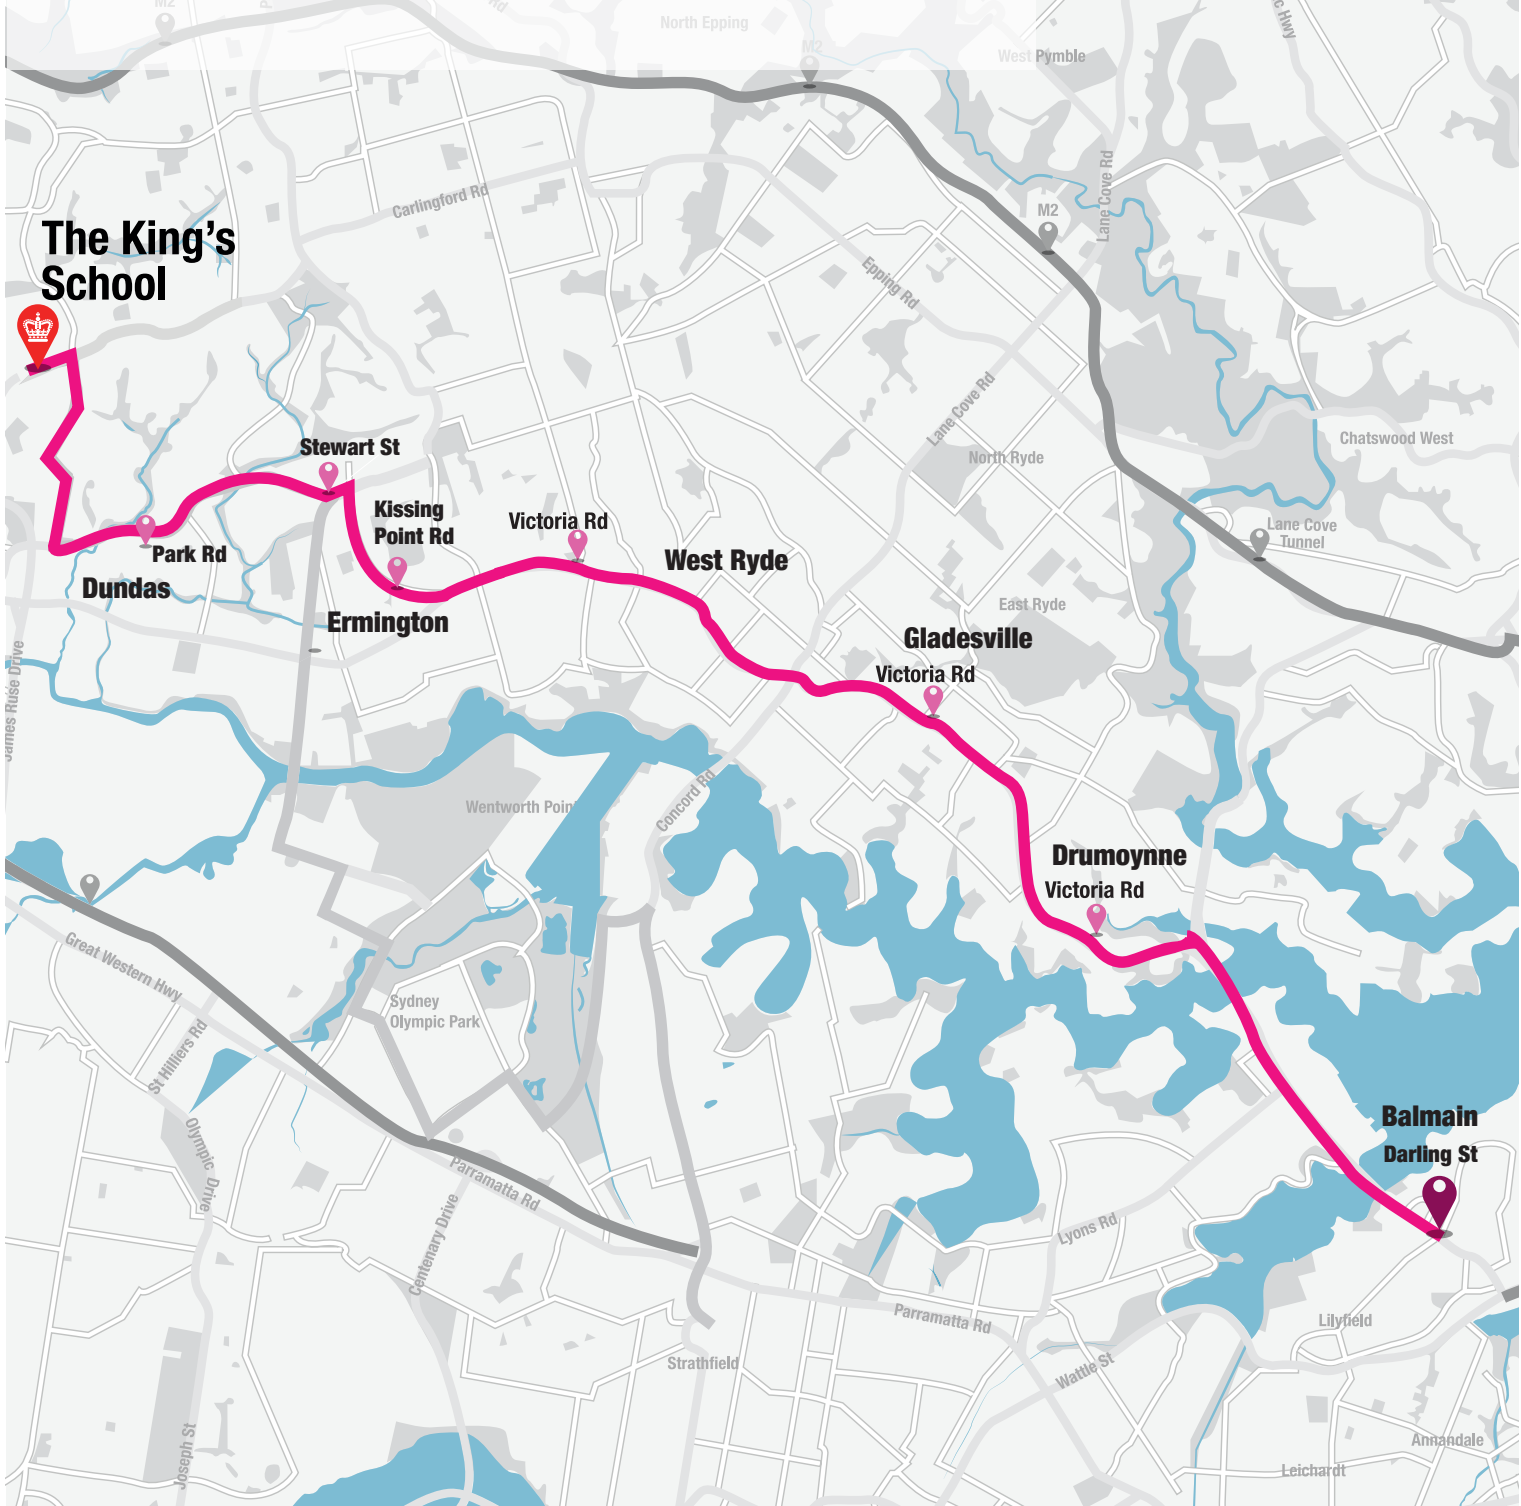

NOW CONNECTING BALMAIN TO KING'S

- + Balmain
- + Drumoyne
- + Gladesville
- + West Ryde
- + Ermington
- + Dundas

THE
KING'S
SCHOOL

NOW CONNECTING BALMAIN TO KING'S

About this service

The schedule of services displayed below are approximate and dependent on the traffic conditions. Students should ensure they are at their preferred pick-up location at least five minutes prior to the scheduled departure time.

King's Services Provide

- Pick-up and drop-off at the School turning circle – Prep and Senior campuses
- Fixed timetable and routes enabling families to plan their week
- Fully air-conditioned modern buses
- A regular driver
- Fixed cost per term

Stop	Location	AM	PM
1	Bus Stop at Wellington St at the back of Rozelle Public School, opposite Kennards Hire at the bus zone, Balmain	7.20	4.15 and 6.15*
2	Bus Stop on left just after Lyons Rd, Drummoyne	7.25	4.10 and 6.10*
3	Bus Stop after Huntleys Point Rd, Gladesville Park	7.30	4.08 and 6.08*
4	Stop at Gladesville Shops, just before Linley St, Gladesville	7.32	4.05 and 6.05*
5	Bus Stop at Ryde Aquatic Centre, Cnr Victoria Rd and Weaver St, Gladesville	7.35	4.00 and 6.00*
6	Bus Stop at Metro Inn Motel, Cnr Bowden and St Victoria Rd, West Ryde	7.40	3.57 and 5.57*
7	Bus Stop outside Shell Service Station on Victoria Rd, West Ryde	7.42	3.55 and 5.55*
8	Bus Stop outside Blue Star Service Station on Kissing Point Rd, Ermington	7.50	3.52 and 5.52*
9	Bus Stop opposite Army Barracks, just before Stewart St, Ermington	7.55	3.50 and 5.50*
10	Bus Stop on Cnr Kissing Point Rd and Park Rd, Dundas	7.57	3.45 and 5.45*
11	The King's School, Senior School	8.05	3.30 and 5.30*
12	The King's School, Preparatory School	8.10	3.20 and 5.20*