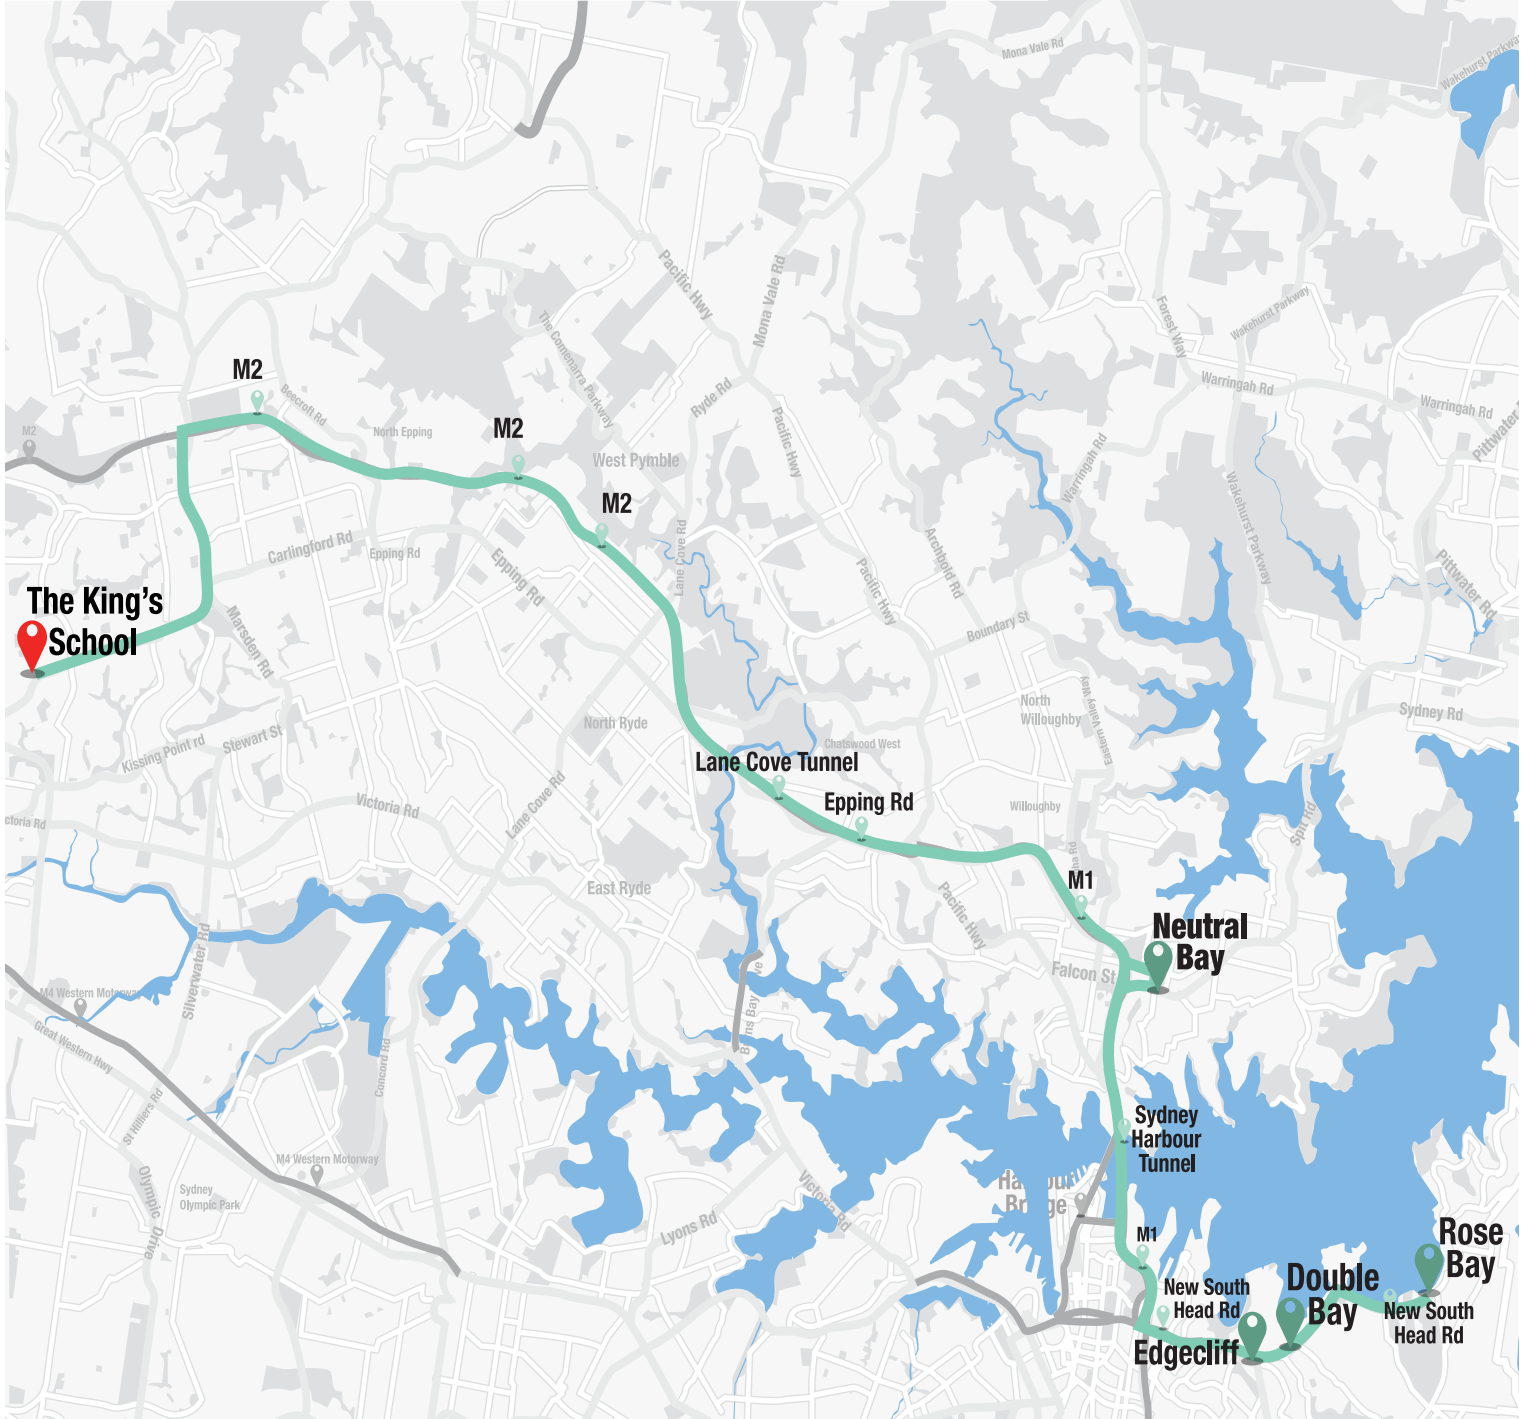

NOW CONNECTING ROSE BAY TO KING'S

- + Rose Bay
- + Double Bay
- + Edgecliff
- + Neutral Bay

THE
KING'S
SCHOOL

NOW CONNECTING ROSE BAY TO KING'S

Please note that the listed scheduled times of services are approximate and are dependent on traffic conditions. Students should ensure that they are at bus stops a minimum of five minutes before the scheduled departure times.

A bus service operates to The King's School every Sunday evening during the school term with pick up points as detailed in the schedule below.

The cost for this service is \$24 per trip and will be charged to your school account at the end of the term.

STOP	LOCATION	AM	PM
1	Departs Lyne Park, Rose Bay	-	6.30pm
2	Pickup Middle of shops, New South Head Rd, Double Bay	-	6.33pm
3	Pickup outside Edgecliff Shopping Centre, Edgecliff	-	6.35pm
4	Pickup outside Big Bear Shopping Centre, Military Rd, Neutral Bay	-	6.45pm
5	The King's School Senior School turning circle	-	7.20pm