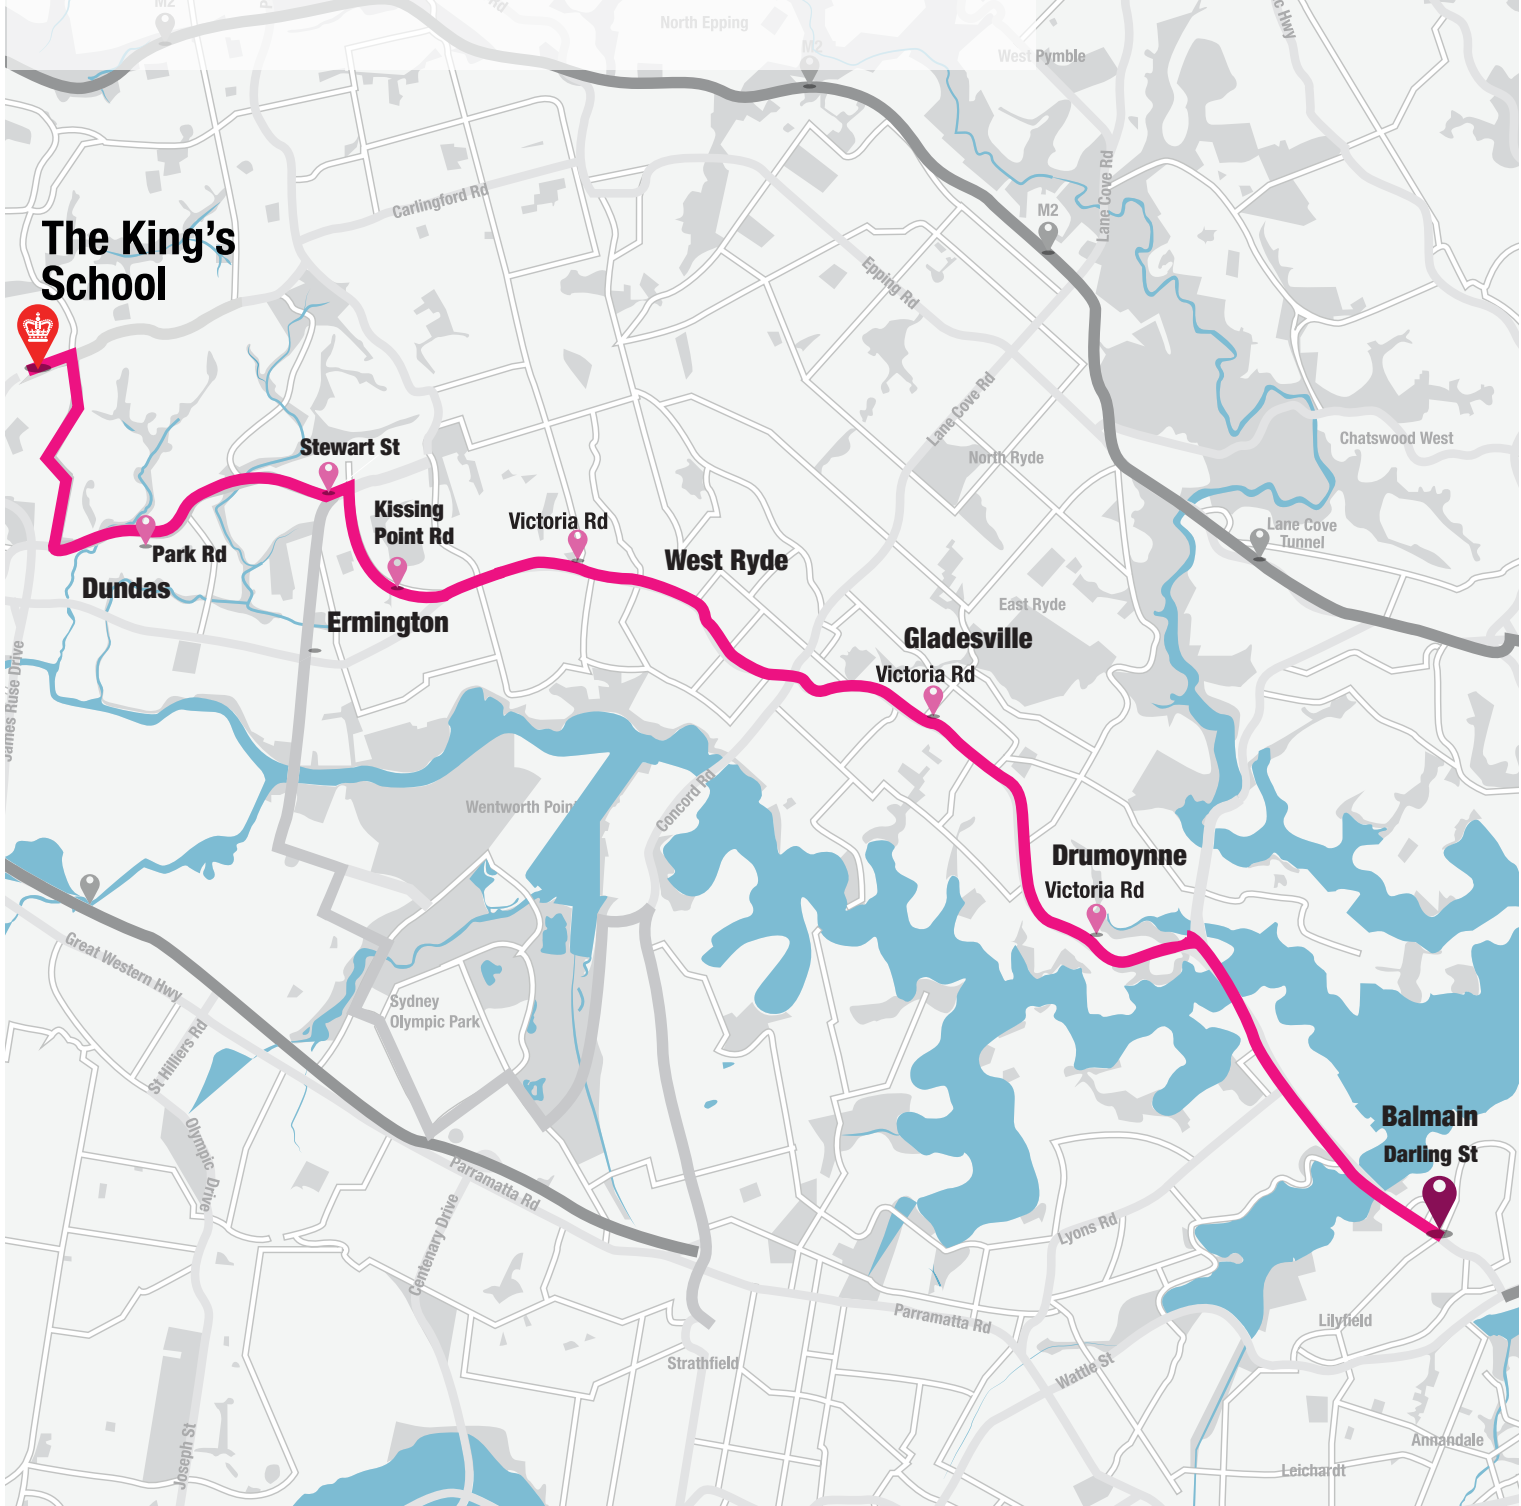

# NOW CONNECTING BALMAIN TO KING'S

- + Balmain
- + Drummoyne
- + Gladesville
- + West Ryde
- + Ermington
- + Dundas

THE  
KING'S  
SCHOOL

# NOW CONNECTING BALMAIN TO KING'S

## About this service

The schedule of services displayed below are approximate and dependent on the traffic conditions. Students should ensure they are at their preferred pick-up location at least five minutes prior to the scheduled departure time.

Stop	Location	AM	PM
1	Bus Stop at Wellington St at the back of Rozelle Public School, opposite Kennards Hire at the bus zone, Balmain	7.20	4.15 and 6.15
2	Bus Stop on left just after Lyons Rd, Drummoyne	7.25	4.10 and 6.10
3	Bus Stop after Huntleys Point Rd, Gladesville Park	7.30	4.08 and 6.08
4	Stop at Gladesville Shops, just before Linley St, Gladesville	7.32	4.05 and 6.05
5	Bus Stop at Ryde Aquatic Centre, Cnr Victoria Rd and Weaver St, Gladesville	7.35	4.00 and 6.00
6	Bus Stop at Metro Inn Motel, Cnr Bowden and St Victoria Rd, West Ryde	7.40	3.57 and 5.57
7	Bus Stop outside Shell Service Station on Victoria Rd, West Ryde	7.42	3.55 and 5.55
8	Bus Stop outside Blue Star Service Station on Kissing Point Rd, Ermington	7.50	3.52 and 5.52
9	Bus Stop opposite Army Barracks, just before Stewart St, Ermington	7.55	3.50 and 5.50
10	Bus Stop on Cnr Kissing Point Rd and Park Rd, Dundas	7.57	3.45 and 5.45
11	The King's School, Senior School	8.05	3.35 and 5.35
12	The King's School, Preparatory School	8.10	3.25 and 5.25*