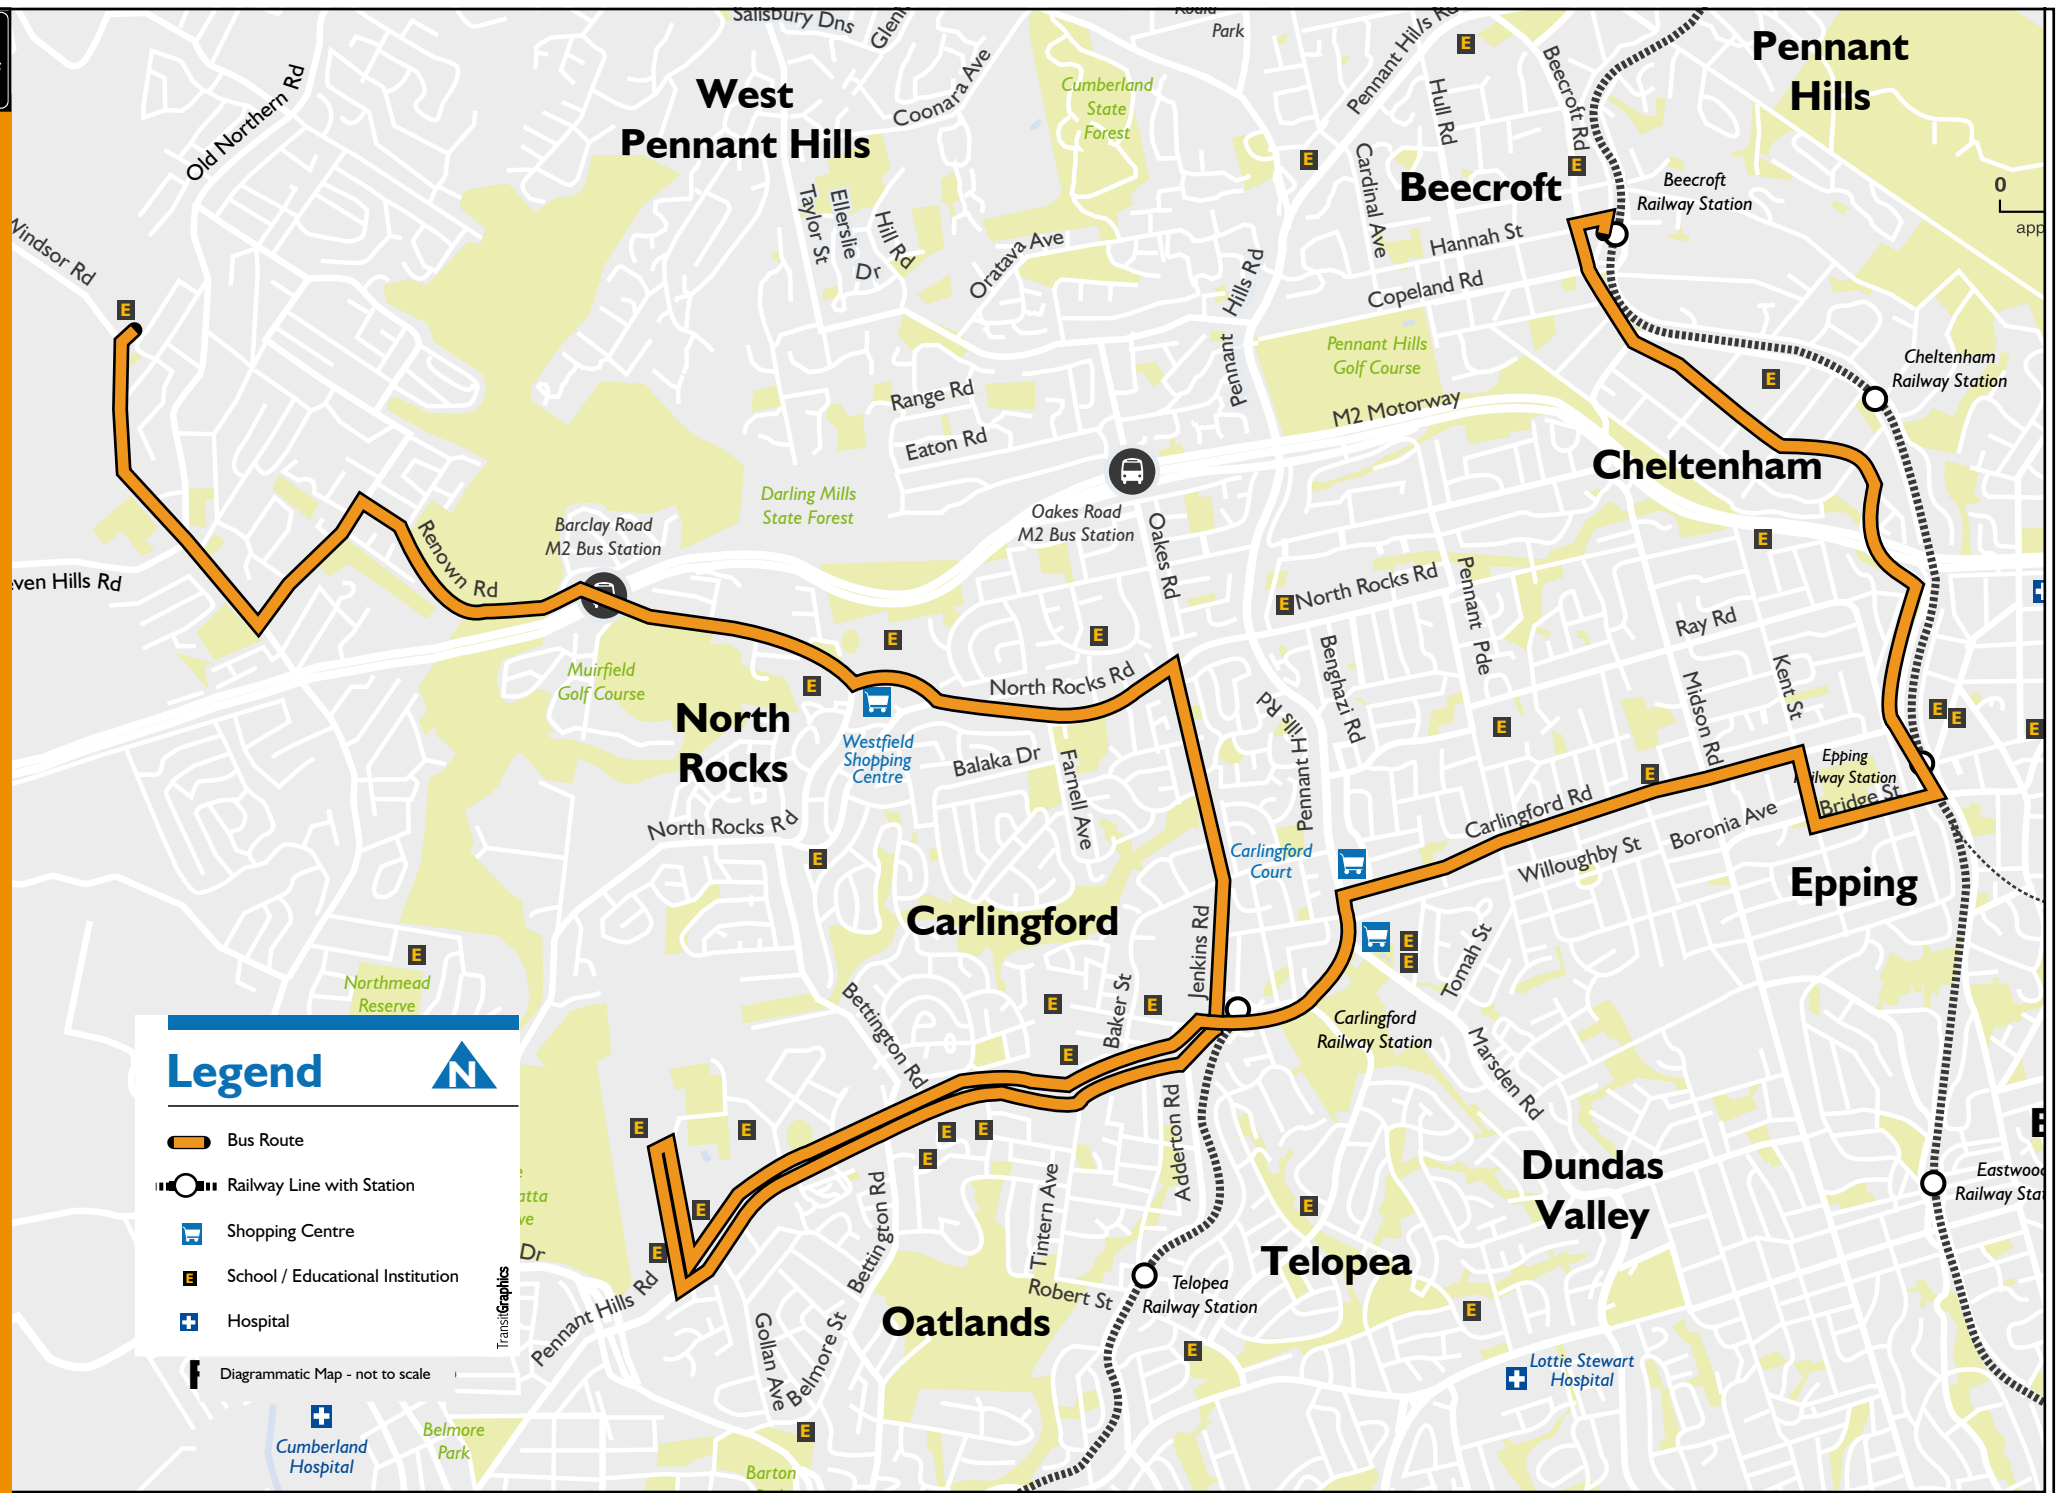

772 Baulkham Hills High Beecroft Station

Legend

- Bus Route
- Railway Line with Station
- Shopping Centre
- School / Educational Institution
- Hospital
- Diagrammatic Map - not to scale